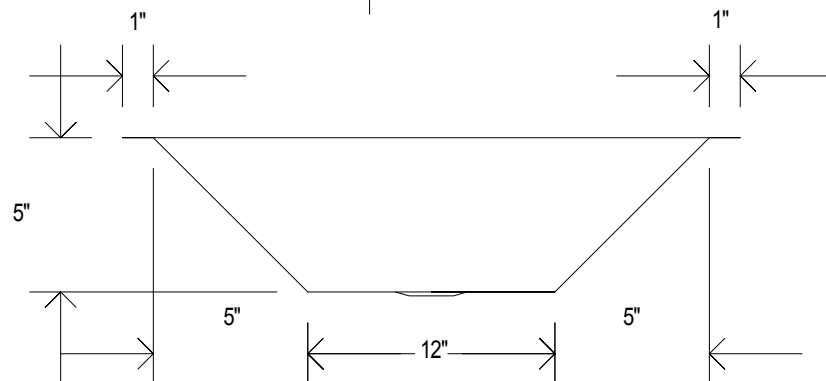

Cavo Copper Sink Specifications

- **Installation:** Undermount
- **Metal Type:** 14 Gauge 48oz Copper
- **Finish:** Select from *Smooth* or *Hammered* Copper
- **Overall dimensions:** 24" x 16" x 5"
- **Inside dimensions:** 22" x 14" x 5"
- **Drain Location:** Centered - 1-1/2" opening

24
INCH

TOP
VIEW

FRONT
VIEW

*Drawing is to scale