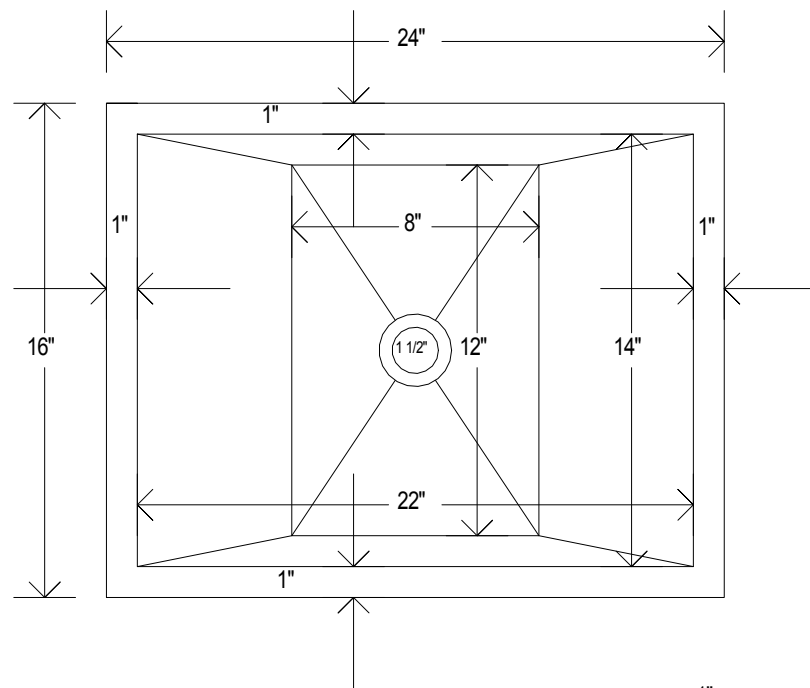

Cavo Copper Sink Specifications

- **Installation:** Undermount
- **Metal Type:** 14 Gauge 48oz Copper
- **Finish:** Select from *Smooth* or *Hammered* Copper
- **Overall dimensions:** 24" x 16" x 5"
- **Inside dimensions:** 22" x 14" x 5"
- **Drain Location:** Centered - 1-1/2" opening

24
INCH

TOP
VIEW

FRONT
VIEW

*Drawing is to scale