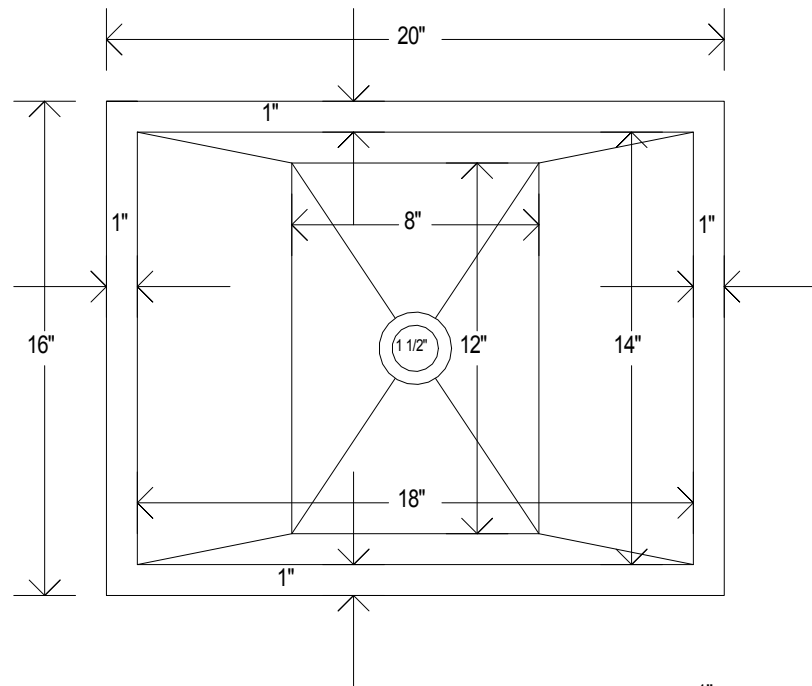

## Cavo Copper Sink Specifications

- **Installation:** Undermount
- **Metal Type:** 14 Gauge 48oz Copper
- **Finish:** Select from *Smooth* or *Hammered* Copper
- **Overall dimensions:** 20" x 16" x 5"
- **Inside dimensions:** 18" x 14" x 5"
- **Drain Location:** Centered - 1-1/2" opening

20  
INCH

TOP  
VIEW

FRONT  
VIEW

\*Drawing is to scale