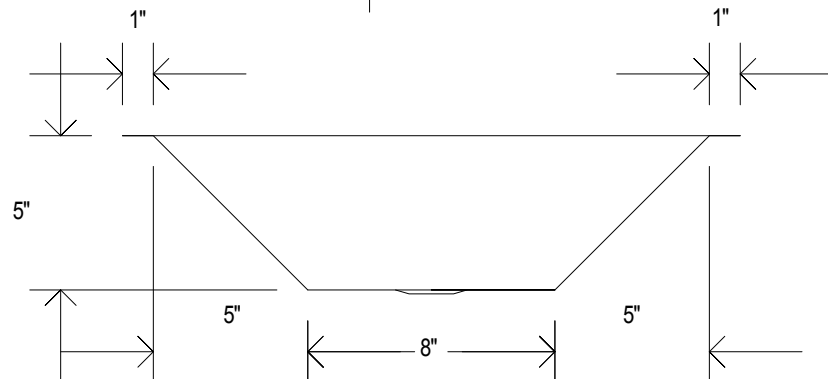

## Cavo Copper Sink Specifications

- **Installation:** Undermount
- **Metal Type:** 14 Gauge 48oz Copper
- **Finish:** Select from *Smooth* or *Hammered* Copper
- **Overall dimensions:** 20" x 16" x 5"
- **Inside dimensions:** 18" x 14" x 5"
- **Drain Location:** Centered - 1-1/2" opening

20  
INCH

TOP  
VIEW

FRONT  
VIEW

\*Drawing is to scale