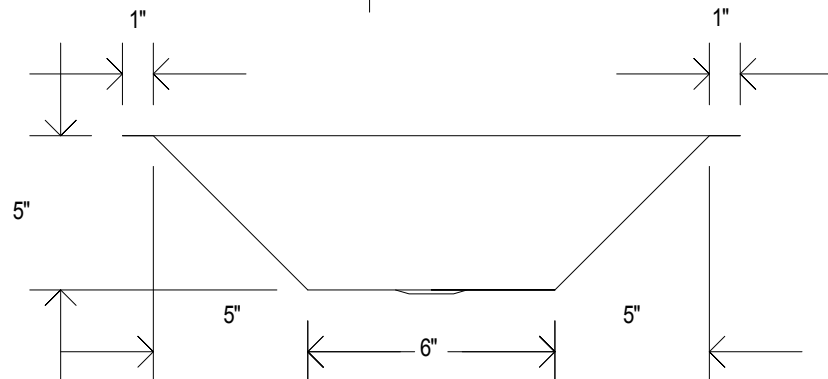

Cavo Copper Sink Specifications

- **Installation:** Undermount
- **Metal Type:** 14 Gauge 48oz Copper
- **Finish:** Select from *Smooth* or *Hammered* Copper
- **Overall dimensions:** 18" x 16" x 5"
- **Inside dimensions:** 16" x 14" x 5"
- **Drain Location:** Centered - 1-1/2" opening

18
INCH

TOP
VIEW

FRONT
VIEW

*Drawing is to scale