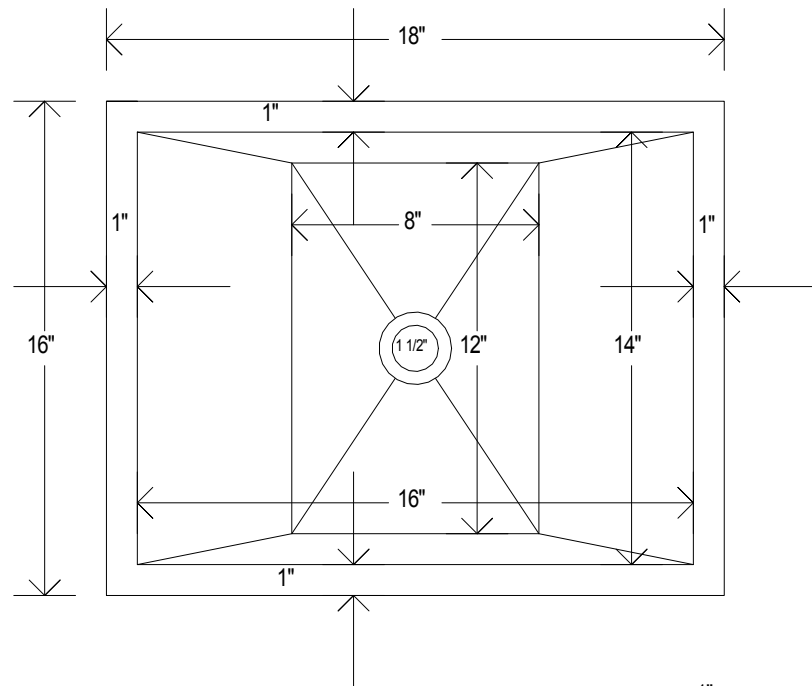

Cavo Copper Sink Specifications

- **Installation:** Undermount
- **Metal Type:** 14 Gauge 48oz Copper
- **Finish:** Select from *Smooth* or *Hammered* Copper
- **Overall dimensions:** 18" x 16" x 5"
- **Inside dimensions:** 16" x 14" x 5"
- **Drain Location:** Centered - 1-1/2" opening

18
INCH

TOP
VIEW

FRONT
VIEW

*Drawing is to scale