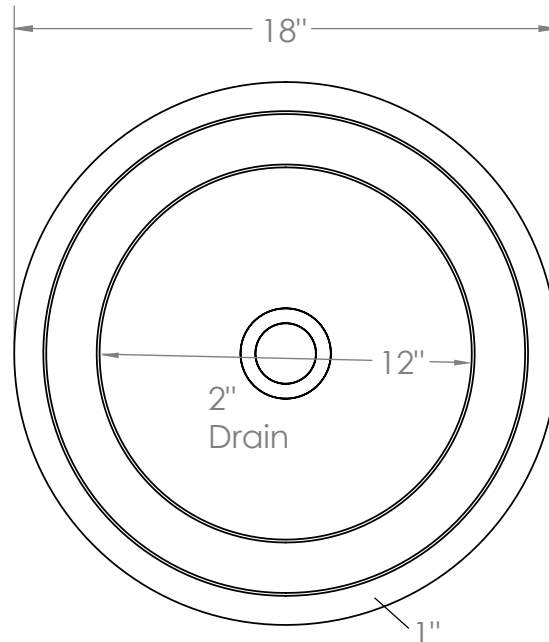

PRODUCT SPECIFICATIONS

- Domestic 14 gauge Copper (99.9% Pure)
- 18" x 18" x 7" OD
- 12" x 12" x 6" ID
- 2" Center Drain

INSTALLATION

- Topmount

TOP

SIDE