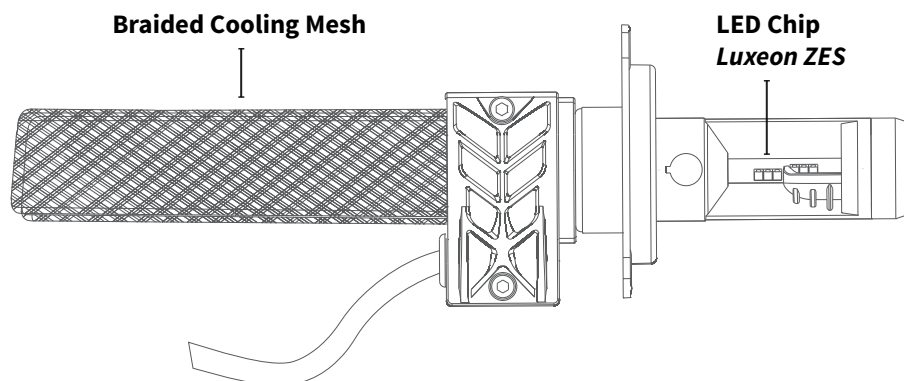

PERFORMANCE LED LIGHTING PRODUCTS

Below are the XR5 headlight bulbs and anti-flicker kits that are available through Performance LED Lighting.

DUAL BEAM	PART NO.
H4	73978
H13	98056
9007	97998
SINGLE BEAM	PART NO.
H7	73503
H10	73534
H11	97790
9005	97806
9006	72728
880	73572
881	73596
H1	74739
H3	74746
9012	72735
FOG LIGHT	PART. NO
H16	73541

ANTI-FLICKER KITS	PART NO.
H11/H8	72674
H13	73060
9005/9006	74791
9007	74807
H10	72569

INSTALLATION

When installing Performance's XR5 headlights, ensure that the diodes are shining horizontally for the most effective light output. If they are shining at an angle or vertically, they will be less effective.

All headlights should be checked for adjustment. Adjust to proper setting or have it professionally adjusted to prevent blinding oncoming traffic.

NOTE: Some aftermarket headlight housings (such as Recon, Spyder) may not allow LED headlights to shine as effectively as stock housings.