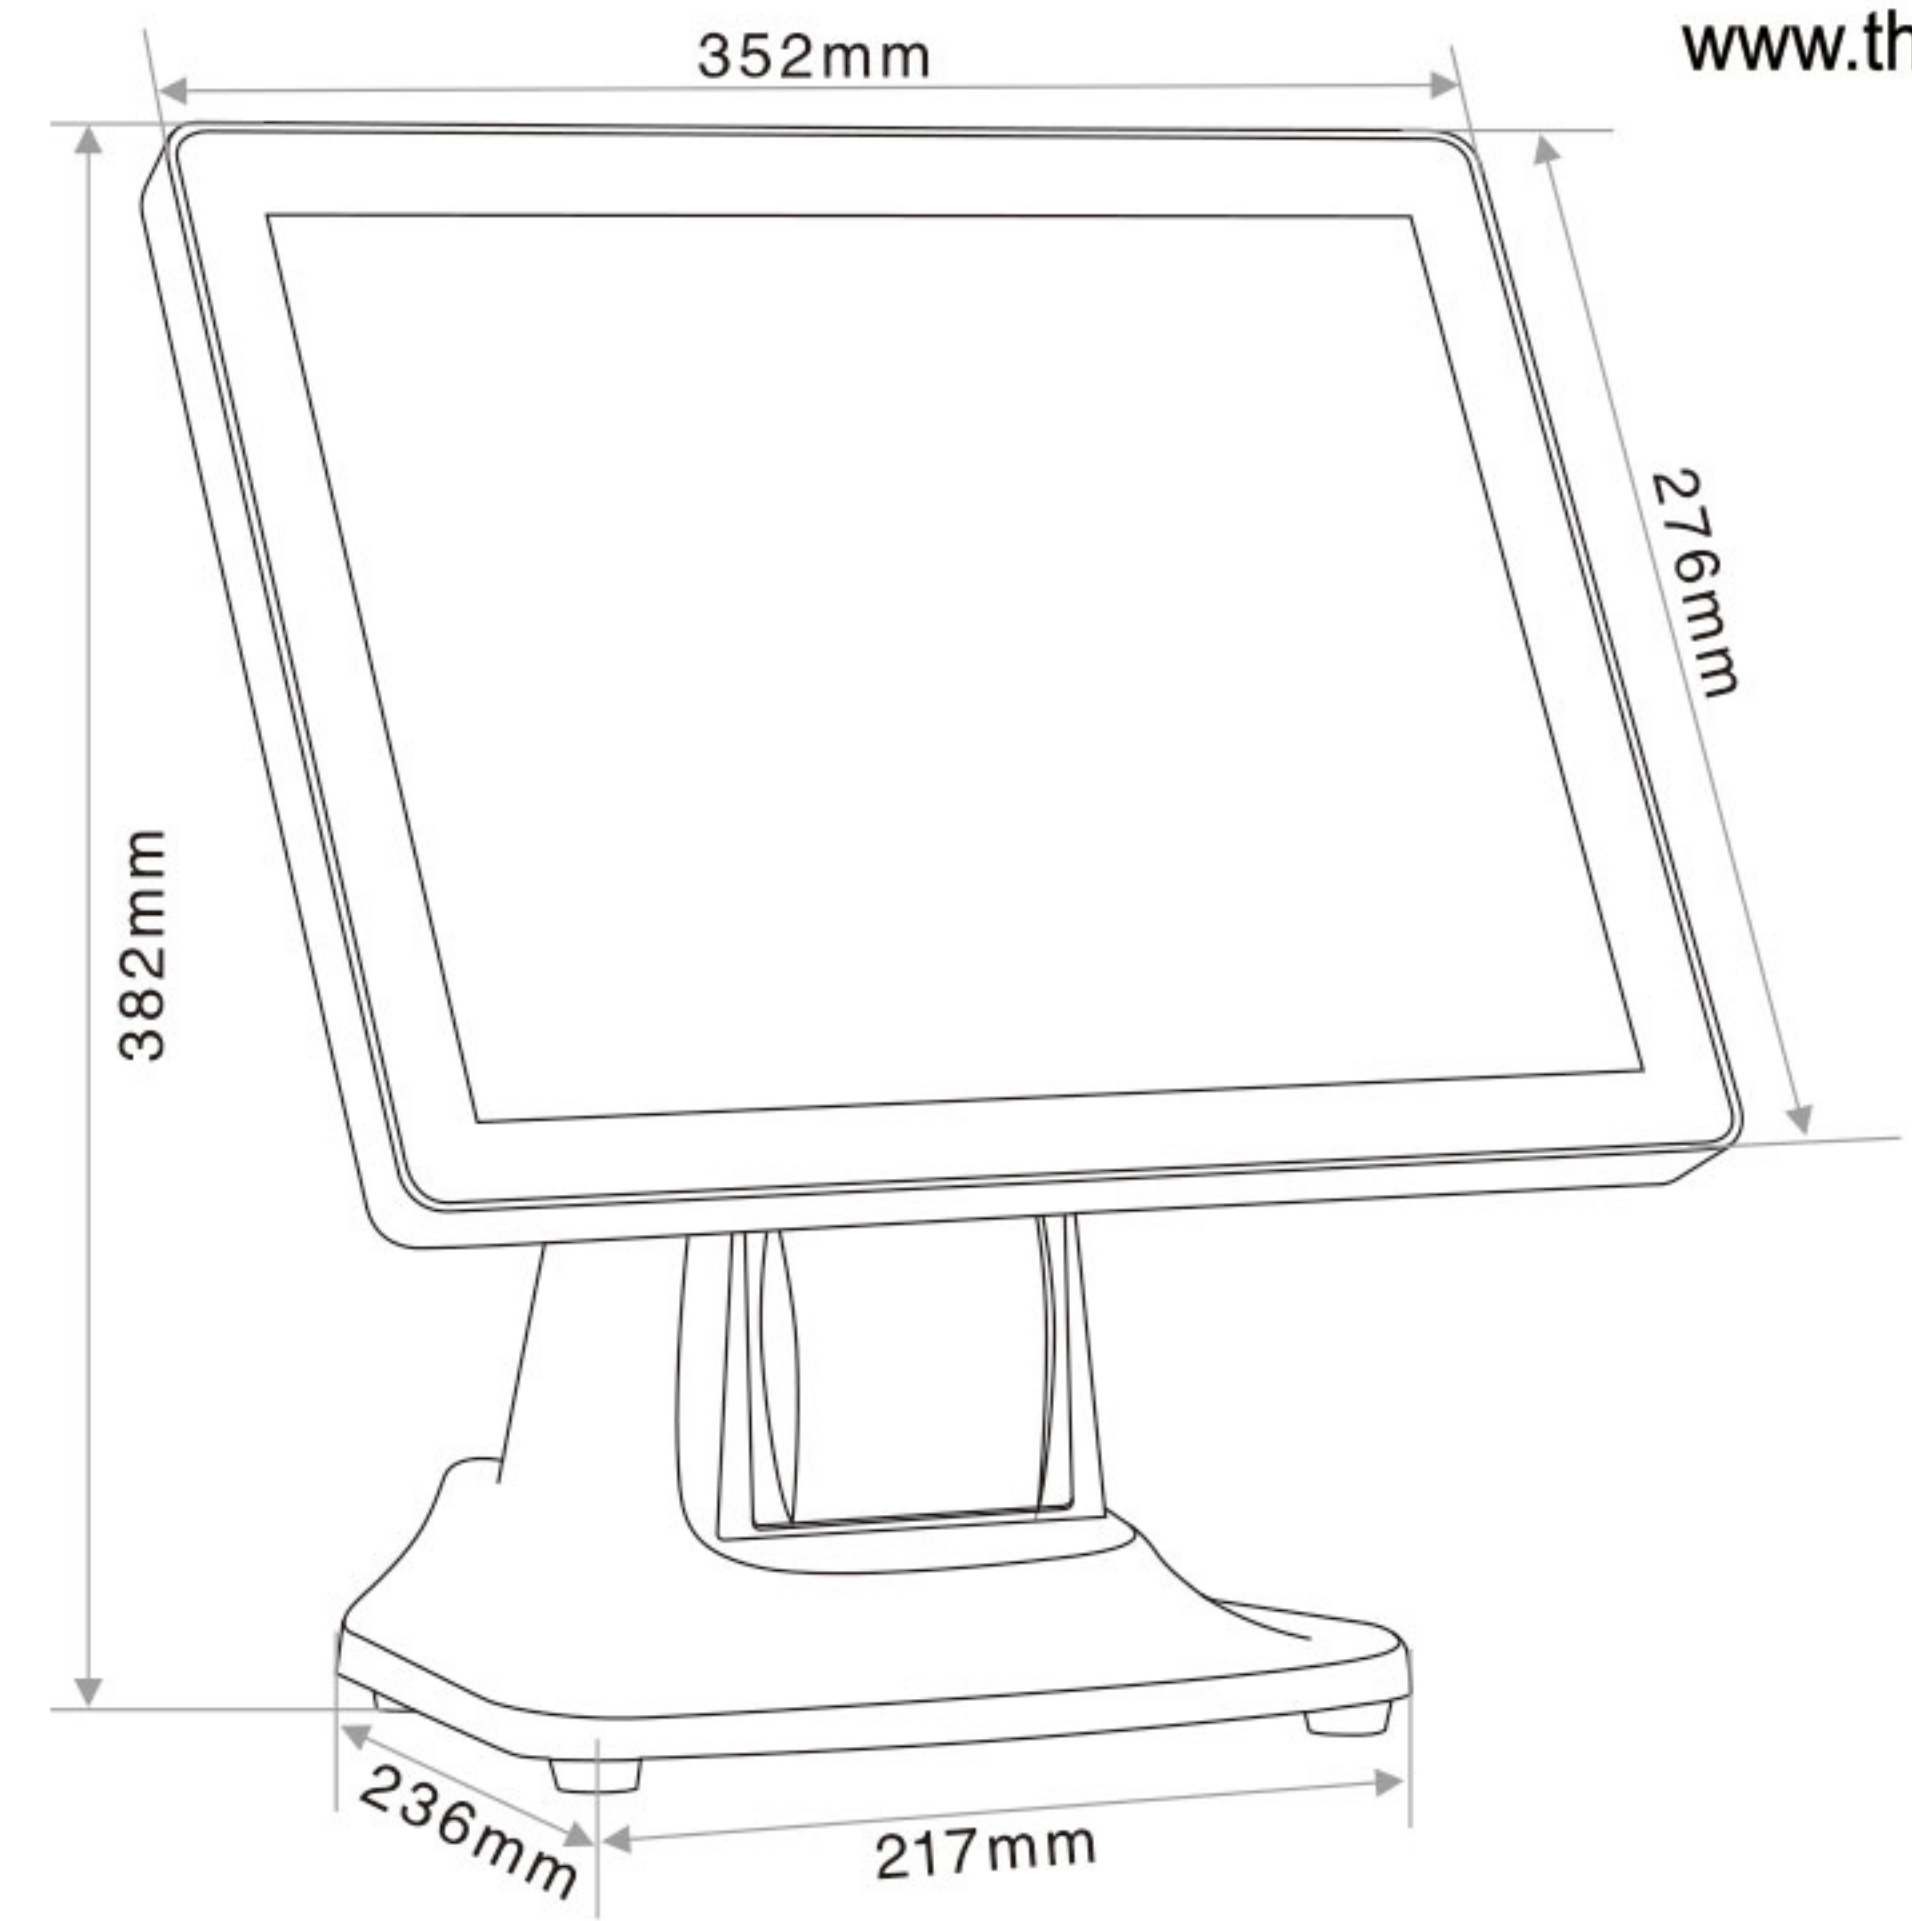

### Features

- ★ Tablet-like 15" capacitive touch screen
- ★ Tablet-like 15" Capacitive Touch Screen
- ★ Screen ratio : 4:3
- ★ Simple design, exquisite appearance
- ★ Easily install Customer display device (Optional)

# TPC15AP

Touch Android POS System --All In One

# TPC15AP

|            |  |
|------------|--|
| Model      | TPC15AP  |
| Processor  | Quad-Core Processor  |
| Memory     | DDR    2GB   |
| Storage    | 16 GB Expandable Using SD Card   |
| Panel      | 15" Industrial grade panel   |
| Touch      | Capacitive 10 point Multi Touch  |
| Resolution | 1024 x 768   |
| Brightness | 350nits  |
| OS         | Android 8.1  |
| Port       | 6 x USB   1 x Serial Port   1 x Micro SD card   1 x Audio output   1 x LAN |
| RJ11       | RJ11 Port  |
| Bluetooth  | Yes  |
| Wi-Fi      | Yes  |
| Power      | Supply 12V DC External   |
| Warranty   | 1 Year carry in Warranty (3 Years Optional)                                |