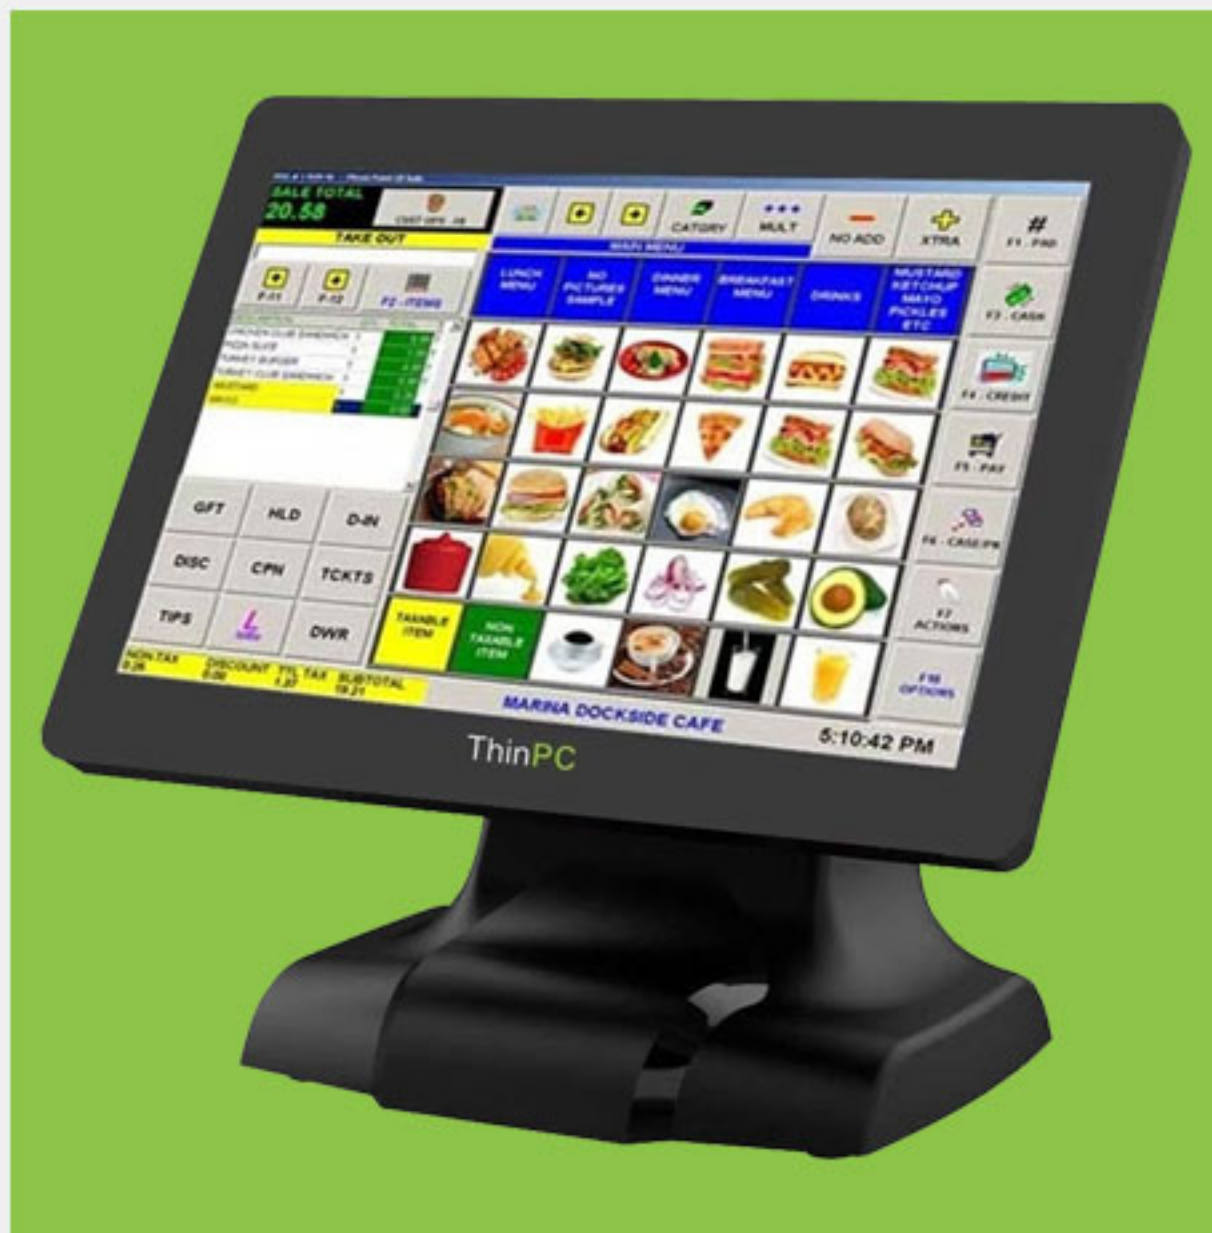

## POS FULL SET

Exclusive Shop

Couture

Milk Tea Shop

### POS MACHINE

# POS TERMINAL FULL SET

## POS MACHINE

Brand	ThinPC
Model No	TPC-15i5
CPU	Intel Core i5-2537M 2nd Generation 1.40GHz
Memory	4GB DDR3 (Expandable upto 8GB)
Storage	64GB mSata (Expandable upto 512GB)
Operating system	support Windows / Linux
LCD Panel	15 Inches (1024 x 768)
POS Color	Black
Touch Panel	Capacitive 10 Multi-Points Touch Panel
Interface	6 x USB   1 x LAN (1.0 Gbps)   1 x Serial Port   1 x VGA   1 x HDMI 1 x Audio input (MIC)   1 x Audio output
Power Adaptor	12V 5AMP
Packing dimension	450 x 408 x 277 (MM)
Weight	4.0KG
Warranty	3 Years carry in warranty