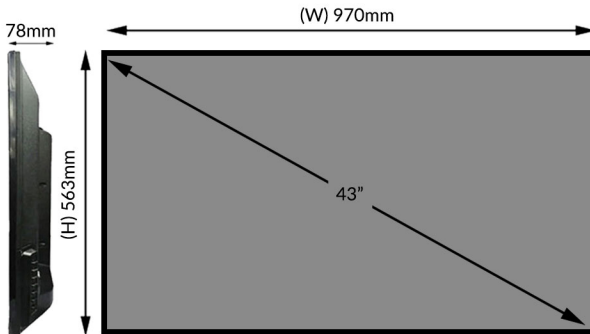

Special FAST FOOD

Disc. 50% off
Selected menus.

Order now!
+123 456 789

Your Address, 123 Street, Malaga, Spain
www.yourweb.com

$20 $10

Best Burger

$20 $25

Fish and Chips

FAST FOOD MENU

STARTERS

Lorem ipsum dolor sit amet consectetur adipisicing elit, sed do eiusmod tempor incididunt ut labore et dolore magna aliqua.	$10	Lorem ipsum dolor sit amet consectetur adipisicing elit, sed do eiusmod tempor incididunt ut labore et dolore magna aliqua.	$10
Lorem ipsum dolor sit amet consectetur adipisicing elit, sed do eiusmod tempor incididunt ut labore et dolore magna aliqua.	$10	Lorem ipsum dolor sit amet consectetur adipisicing elit, sed do eiusmod tempor incididunt ut labore et dolore magna aliqua.	$10

BURGERS

Lorem ipsum dolor sit amet consectetur adipisicing elit, sed do eiusmod tempor incididunt ut labore et dolore magna aliqua.	$10	Lorem ipsum dolor sit amet consectetur adipisicing elit, sed do eiusmod tempor incididunt ut labore et dolore magna aliqua.	$10
Lorem ipsum dolor sit amet consectetur adipisicing elit, sed do eiusmod tempor incididunt ut labore et dolore magna aliqua.	$10	Lorem ipsum dolor sit amet consectetur adipisicing elit, sed do eiusmod tempor incididunt ut labore et dolore magna aliqua.	$10
Lorem ipsum dolor sit amet consectetur adipisicing elit, sed do eiusmod tempor incididunt ut labore et dolore magna aliqua.	$10	Lorem ipsum dolor sit amet consectetur adipisicing elit, sed do eiusmod tempor incididunt ut labore et dolore magna aliqua.	$10

DESSERTS

Lorem ipsum dolor sit amet consectetur adipisicing elit, sed do eiusmod tempor incididunt ut labore et dolore magna aliqua.	$10	Lorem ipsum dolor sit amet consectetur adipisicing elit, sed do eiusmod tempor incididunt ut labore et dolore magna aliqua.	$10
Lorem ipsum dolor sit amet consectetur adipisicing elit, sed do eiusmod tempor incididunt ut labore et dolore magna aliqua.	$10	Lorem ipsum dolor sit amet consectetur adipisicing elit, sed do eiusmod tempor incididunt ut labore et dolore magna aliqua.	$10

DRINKS

Lorem ipsum dolor sit amet consectetur adipisicing elit, sed do eiusmod tempor incididunt ut labore et dolore magna aliqua.	$10	Lorem ipsum dolor sit amet consectetur adipisicing elit, sed do eiusmod tempor incididunt ut labore et dolore magna aliqua.	$10
Lorem ipsum dolor sit amet consectetur adipisicing elit, sed do eiusmod tempor incididunt ut labore et dolore magna aliqua.	$10	Lorem ipsum dolor sit amet consectetur adipisicing elit, sed do eiusmod tempor incididunt ut labore et dolore magna aliqua.	$10