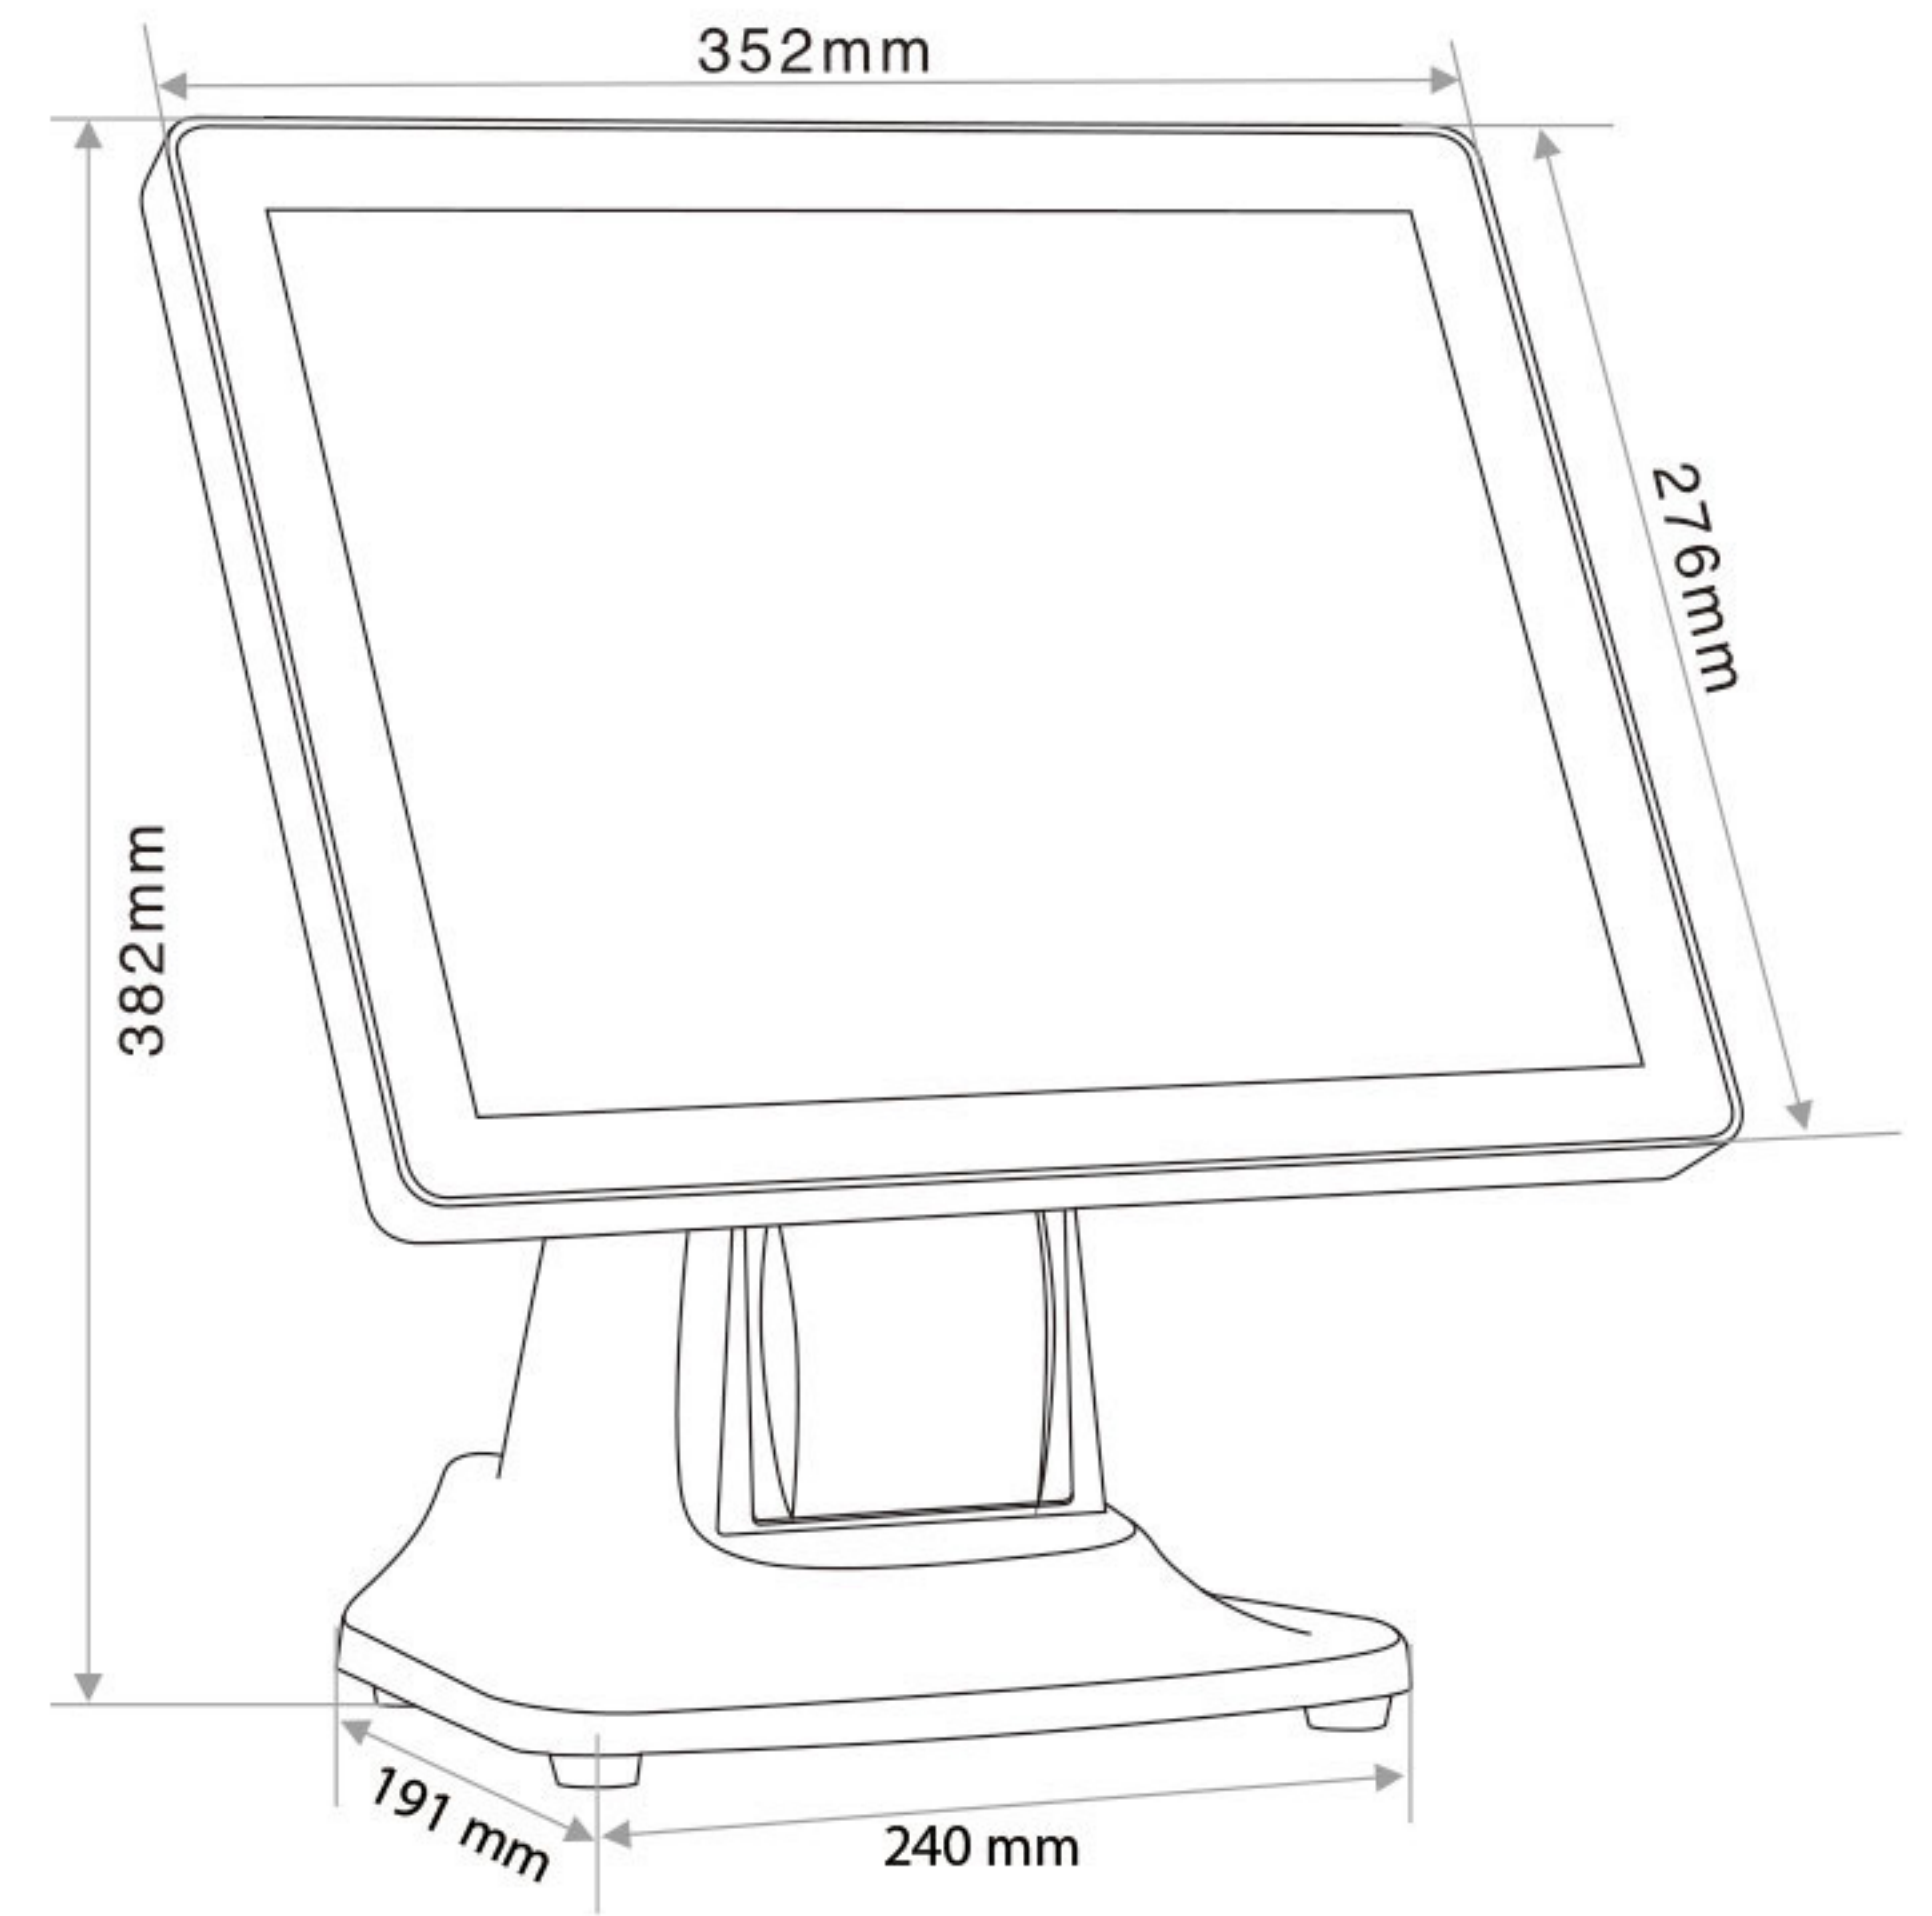

## Features

- ★ Tablet-like 15" Capacitive Touch Screen
- ★ Screen Ratio : 4:3
- ★ Simple design, exquisite appearance
- ★ Built in Printer

# TPC15PAP

Touch Android POS System Built in Printer

Model	TPC-15PAP
Processor	RK3288 Quad-Core Processor
Memory	2GB DDR3
Storage	16 GB Expandable Using SD Card
Panel	15" Industrial grade panel
Touch	Capacitive 10 point Multi Touch
Resolution	1024 x 768
Brightness	350nits
OS	Android 8.1
Port	6 x USB   1 x Serial Port   1 x Micro SD card   1 x Audio output   1 x LAN
RJ11	RJ11 Port for Cashdrawer / Cashbox
Bluetooth	Yes
Wi-Fi	Yes
Printer	Built in printer 58mm 2inch
Power	Supply 12V DC External
Warranty	1 Year carry in warranty (Optional onsite)