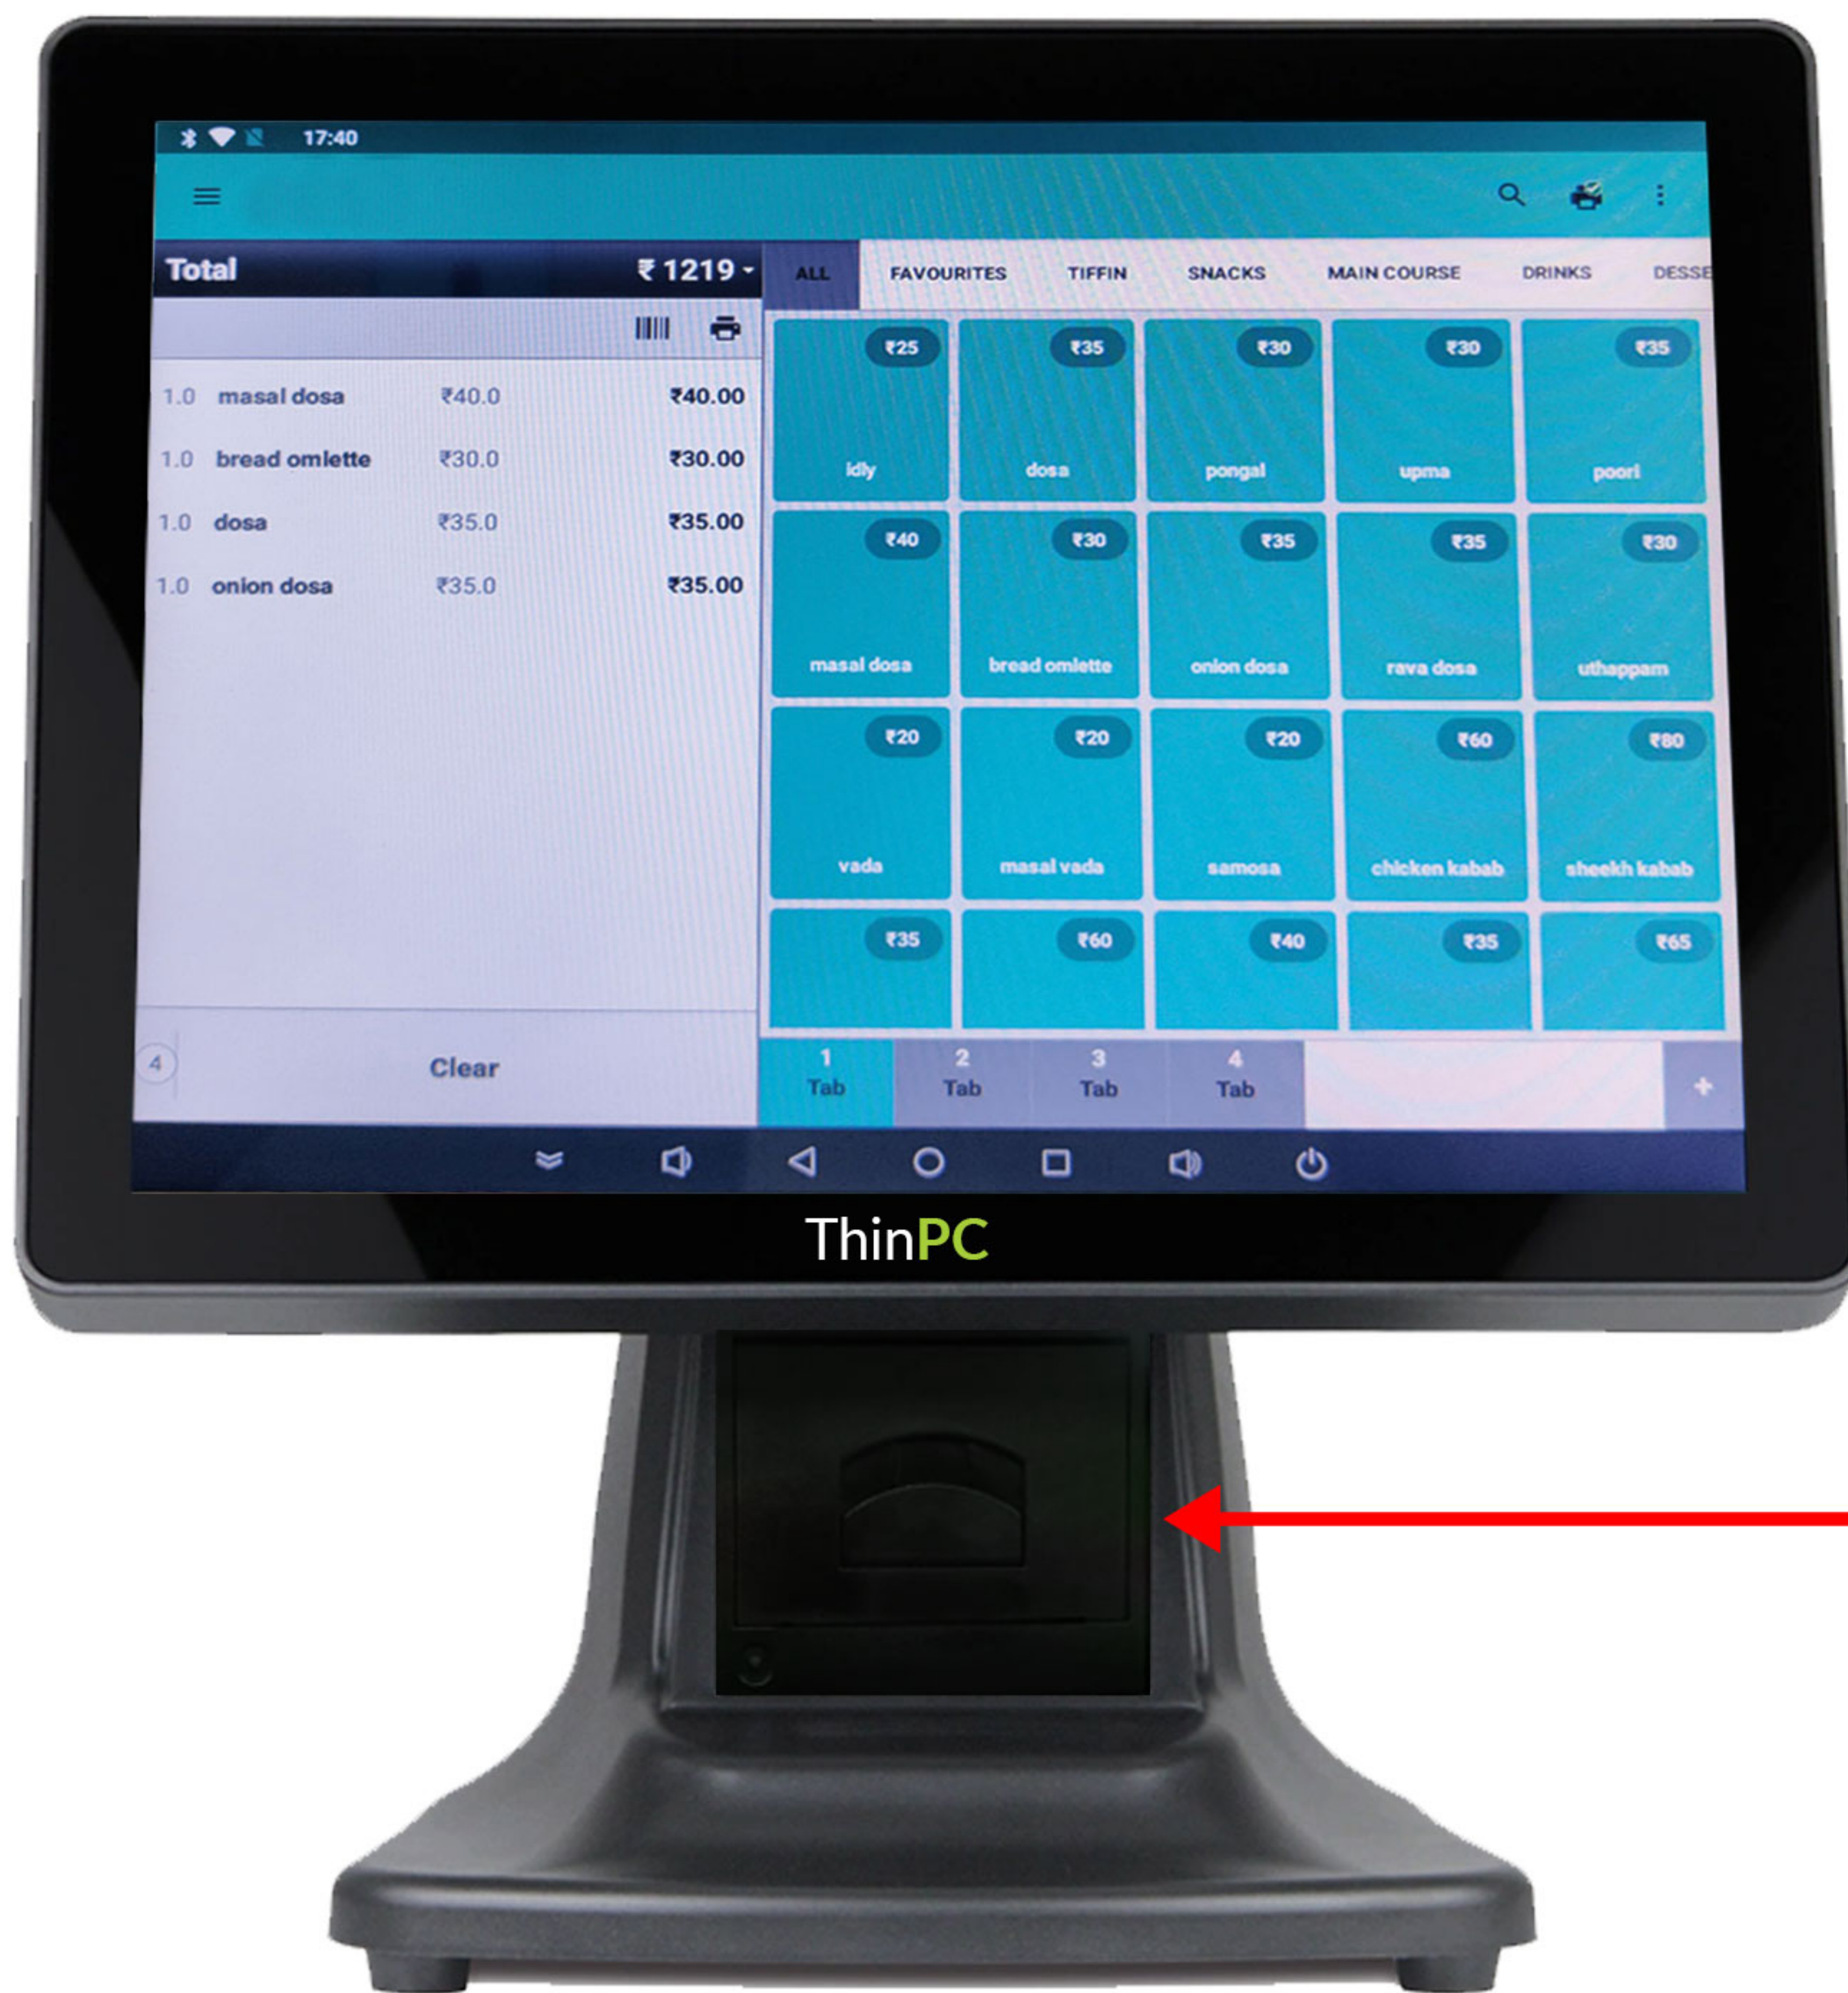

## Features

- ★ Tablet-like 15" Capacitive Touch Screen
- ★ Screen Ratio : 4:3
- ★ Simple design, exquisite appearance
- ★ Built in Printer

# TPC15PAP

Touch Android POS System Built in Printer

Model	TPC-15PAP
Processor	RK3288 Quad-Core Processor
Memory	2GB DDR3
Storage	16 GB Expandable Using SD Card
Panel	15" Industrial grade panel
Touch	Capacitive 10 point Multi Touch
Resolution	1024 x 768
Brightness	350nits
OS	Android 8.1
Port	6 x USB   1 x Serial Port   1 x Micro SD card   1 x Audio output   1 x LAN
RJ11	RJ11 Port for Cashdrawer / Cashbox
Bluetooth	Yes
Wi-Fi	Yes
Printer	Built in printer 58mm 2inch
Power	Supply 12V DC External
Warranty	1 Year carry in warranty (Optional onsite)