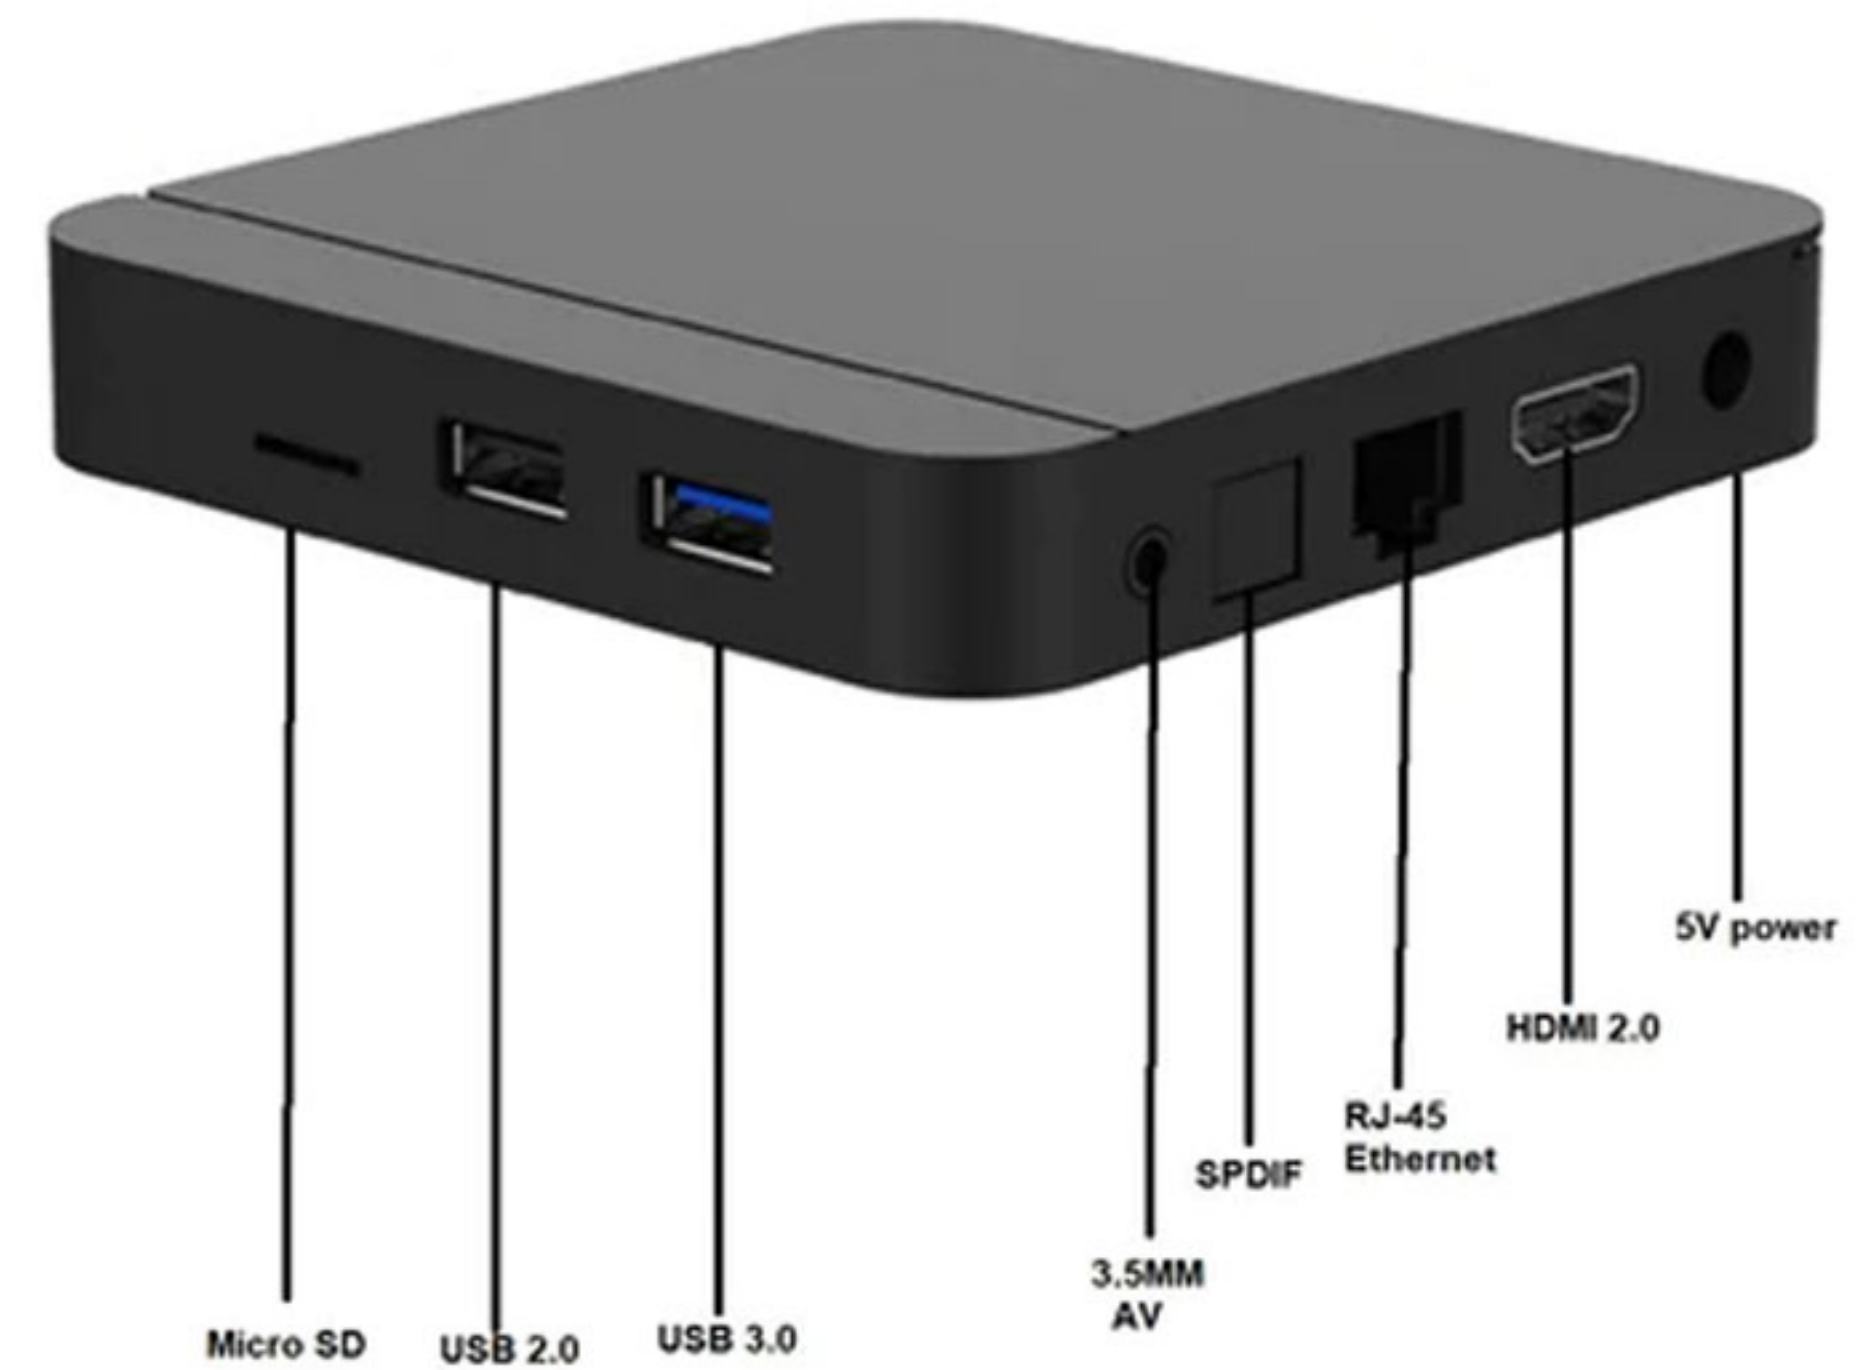

Android 11 RTC Rotation HDMI Mini PC

Information

This is a smart Mini PC with Android 11 OS, powered by Quad-core Cortex-A53, includes a Mali-450 MP GPU that can reach speeds of up to 2.0GHz. Support 4K ultimate HD video hardware decoding. With preinstalled APPs, you can enjoy smooth multi-tasking Digital signage or game playing or movie viewing.

A great device with fantastic compatibilities to meet the most demanding Digital signage expectations!

Main Features

- ~ Android HDMI Mini PC is with Powerful Android 11 OS
- ~ Quad Core Cortex-A53 2GHZ Multi-core Processor with Quad-core Mali450 GPU
- ~ Built-in 2GB DDR3 RAM for Super fast Performance
- ~ Built-in 16GB Flash expandable upto 1TB via USB Storage
- ~ Built-in 2x USB 2.0 port for storage/keyboard/mouse etc
- ~ MicroSD Slot for Memory expansion upto 32GB
- ~ 4Kx2K 1080 HDMI 2.0/ 1.4 Support can make any TV to SMART TV with AV output also for old generation TV
- ~ Built-in RJ-45 Ethernet port & 11N 150Mbps Wi-Fi with Powerful built-in 2dBi Antenna for better Wi-Fi Reception
- ~ Miracast, DLNA support for media sharing easily