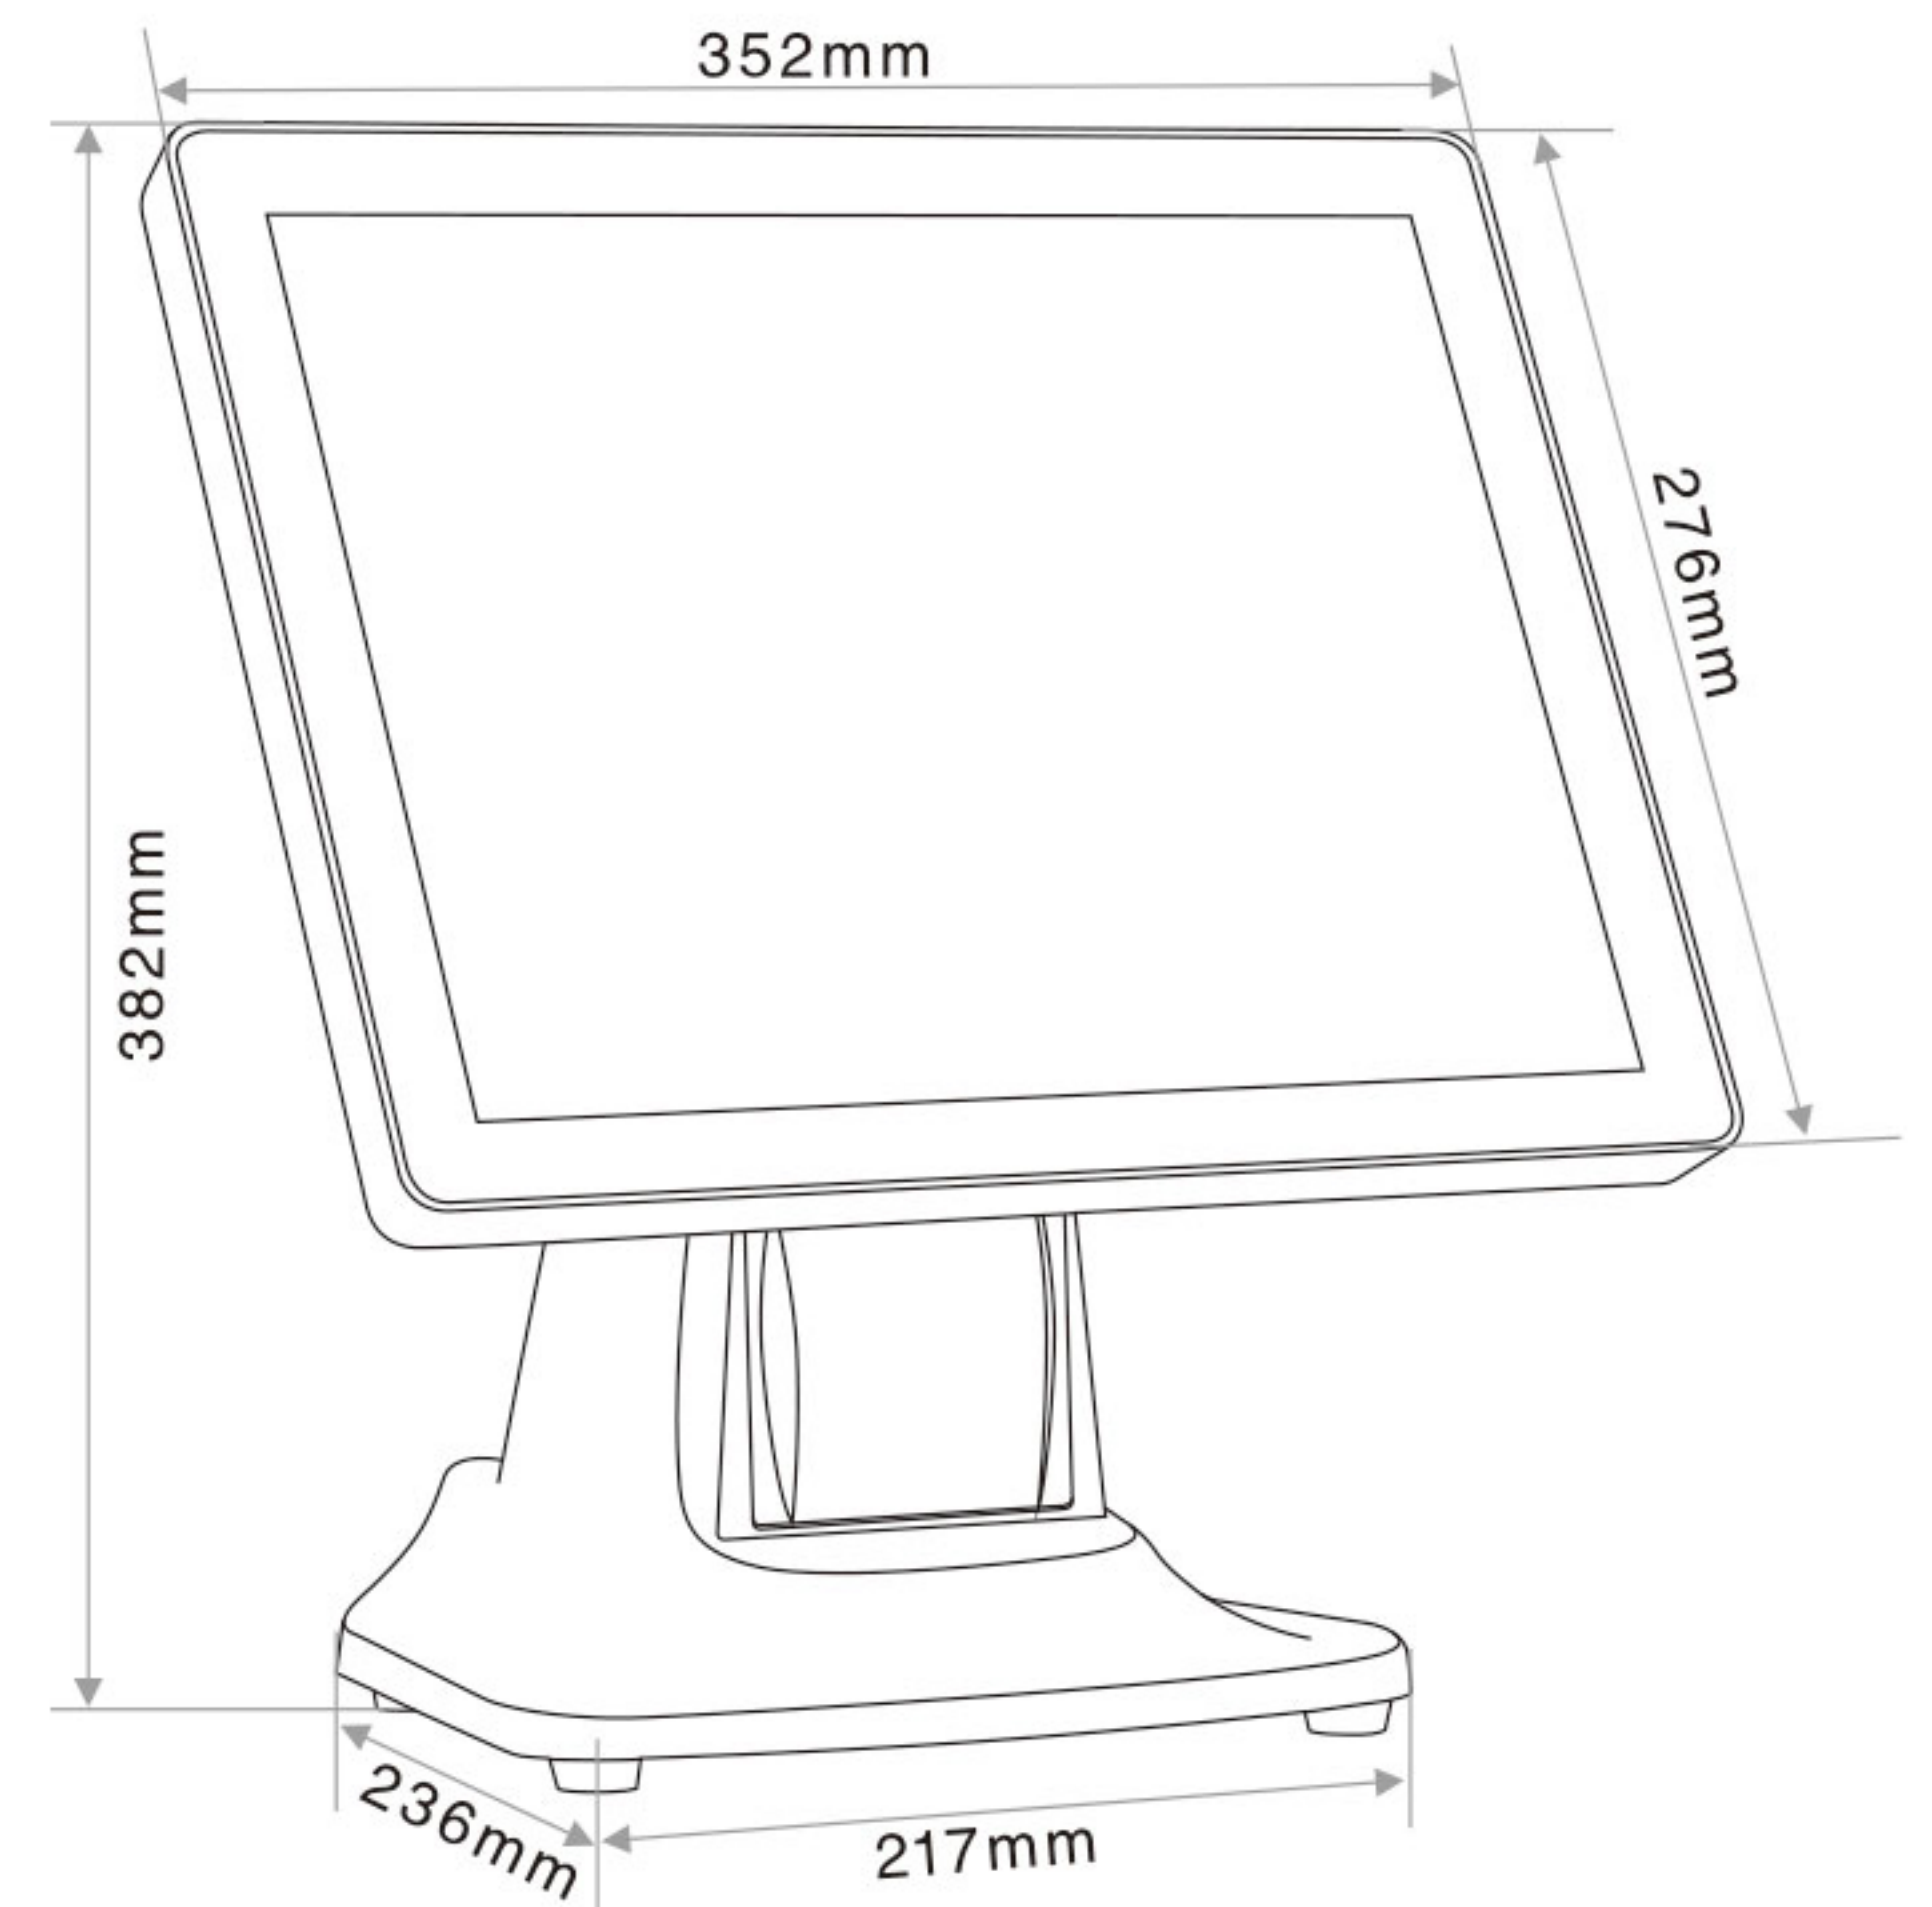

Features

- ★ Tablet-like 15" Capacitive Touch Screen
- ★ Screen ratio : 4:3
- ★ Simple design, exquisite appearance
- ★ Easily install Customer display device (Optional)

TPC15AP

Touch Android POS System --All In One

TPC15AP

| | |
|------------|--|
| Model | TPC15AP |
| Processor | Quad-Core Processor |
| Memory | DDR 2GB |
| Storage | 16 GB Expandable Using SD Card |
| Panel | 15" Industrial grade panel |
| Touch | Capacitive 10 point Multi Touch |
| Resolution | 1024 x 768 |
| Brightness | 350nits |
| OS | Android 8.1 |
| Port | 6 x USB 1 x Serial Port 1 x Micro SD card 1 x Audio output 1 x LAN |
| RJ11 | RJ11 Port |
| Bluetooth | Yes |
| Wi-Fi | Yes |
| Power | Supply 12V DC External |
| Warranty | 1 Year carry in Warranty (3 Years Optional) |