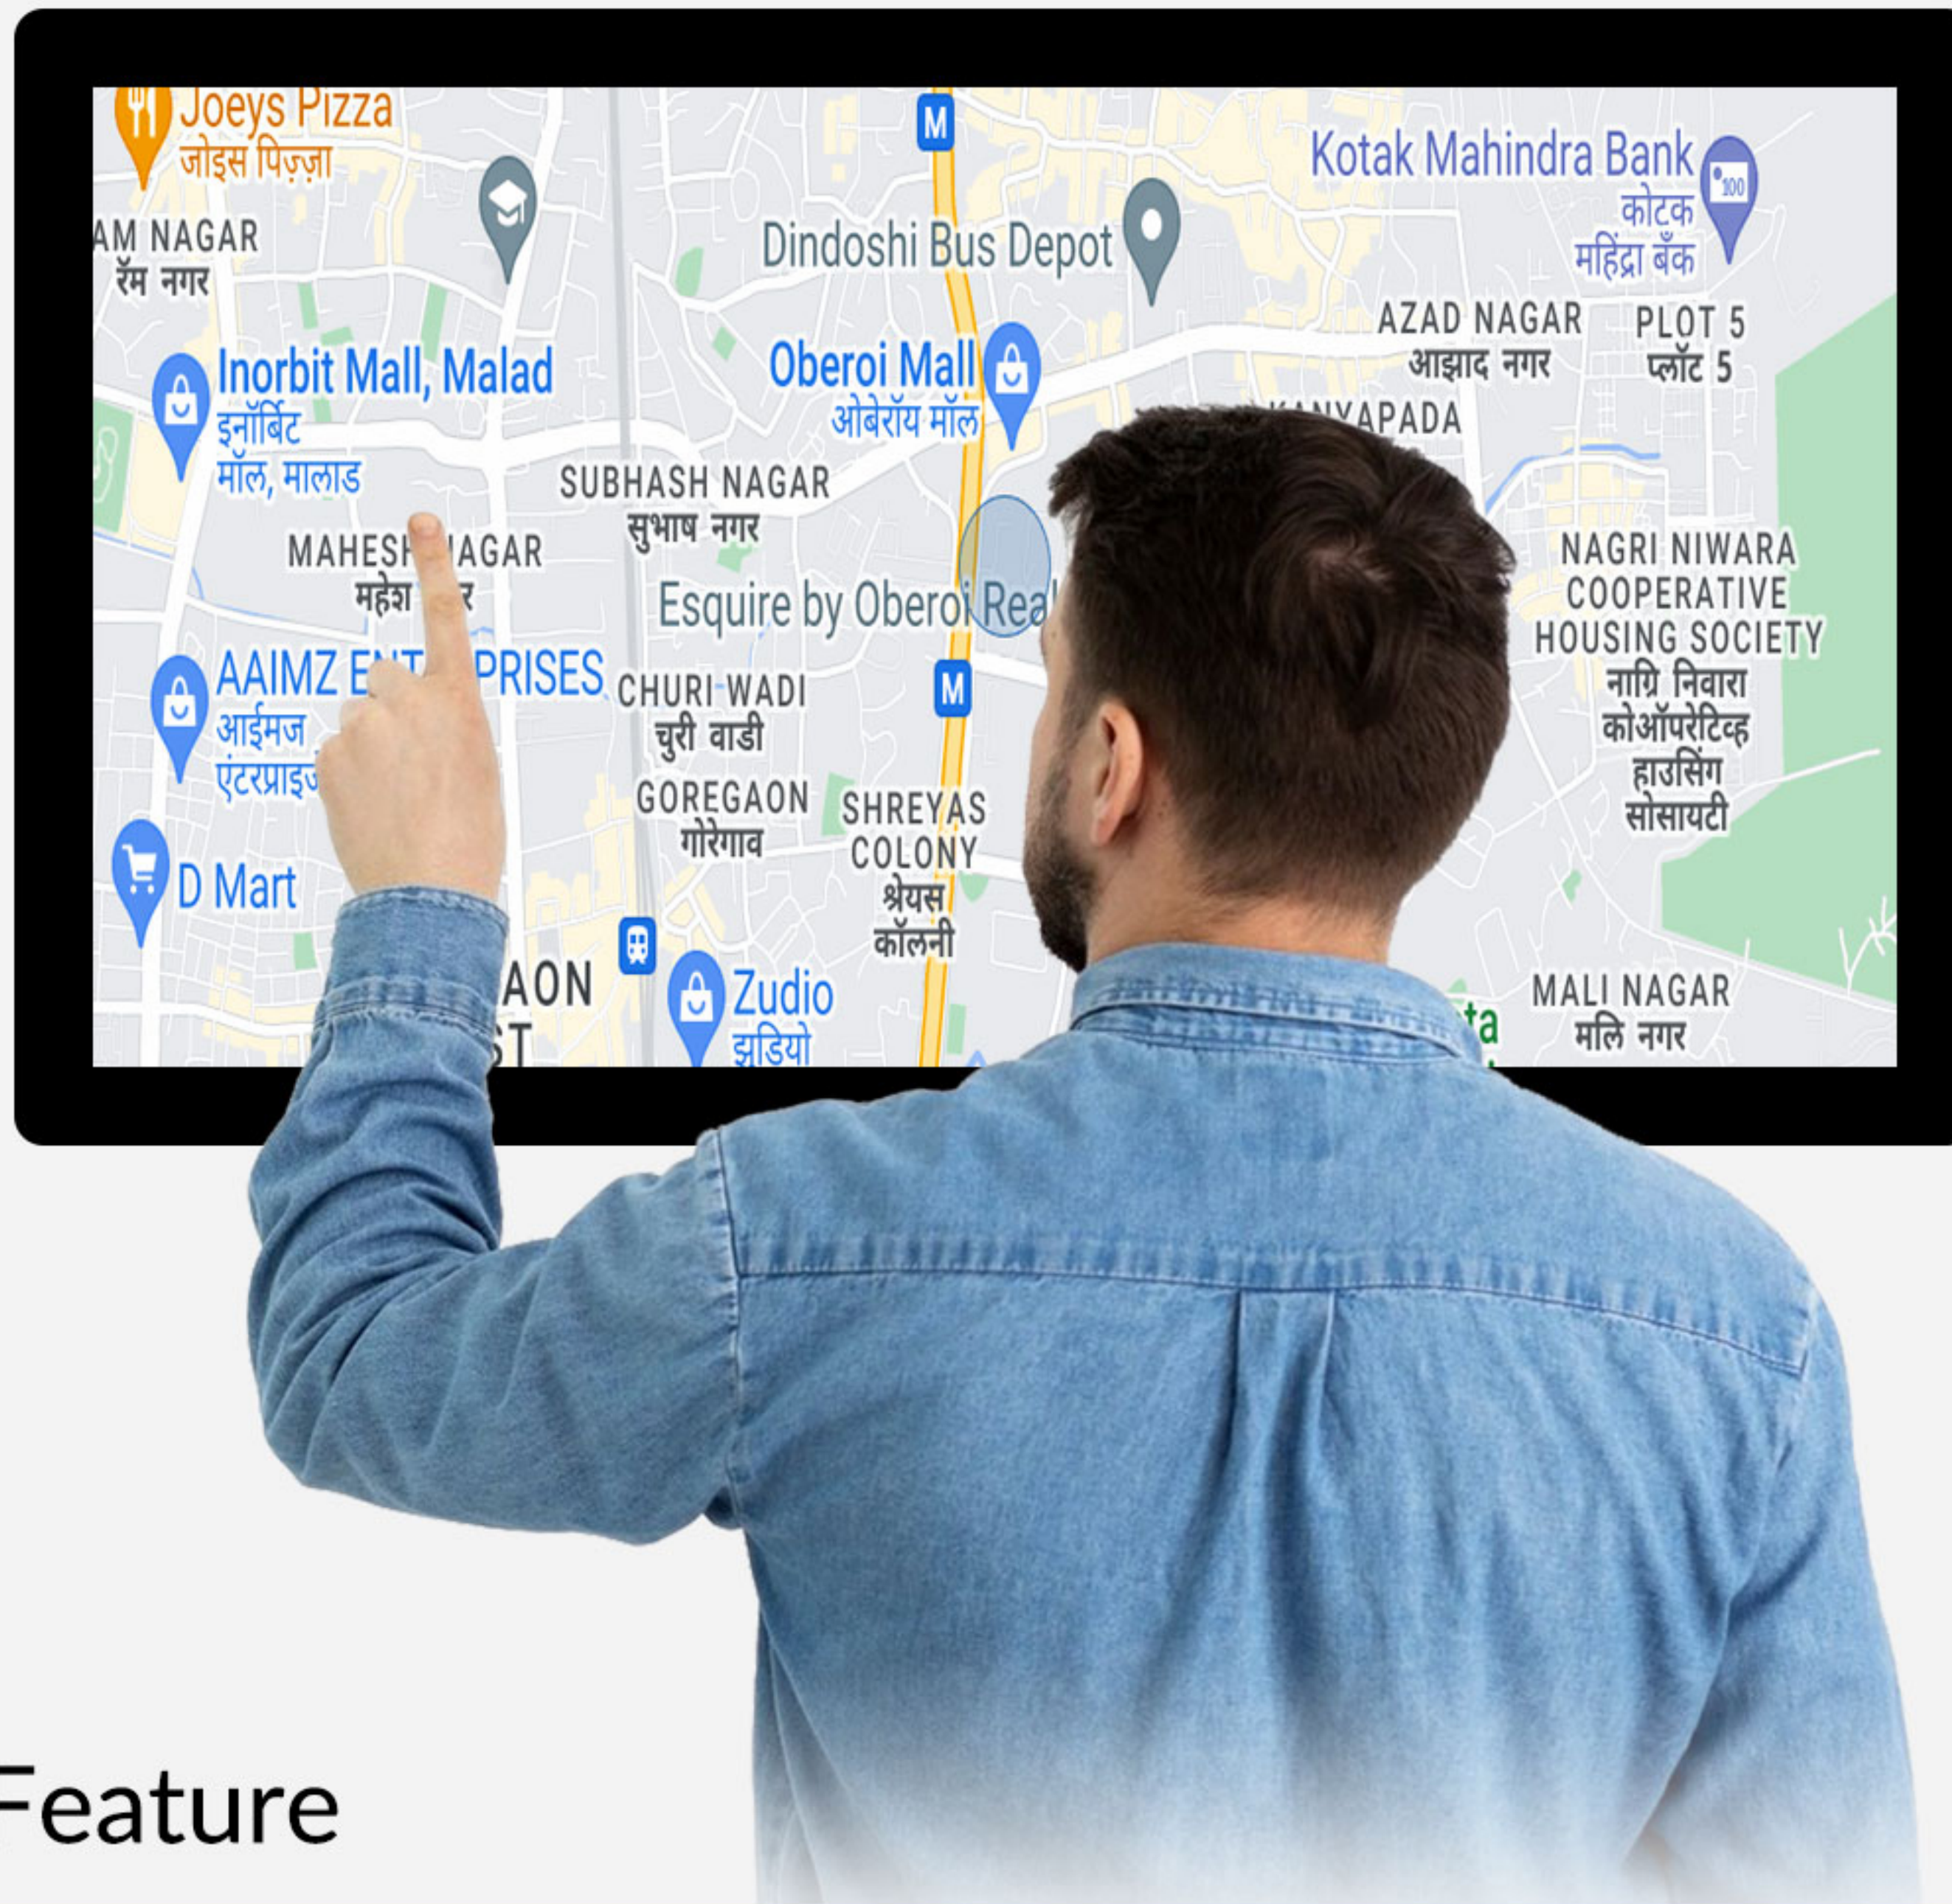

32" Capacitive Multi Touch Screen Monitor

Key Feature

- FHD Resolution
- 400nits
- Tempered glass protection
- Easy maintenance
- Built-In Speaker