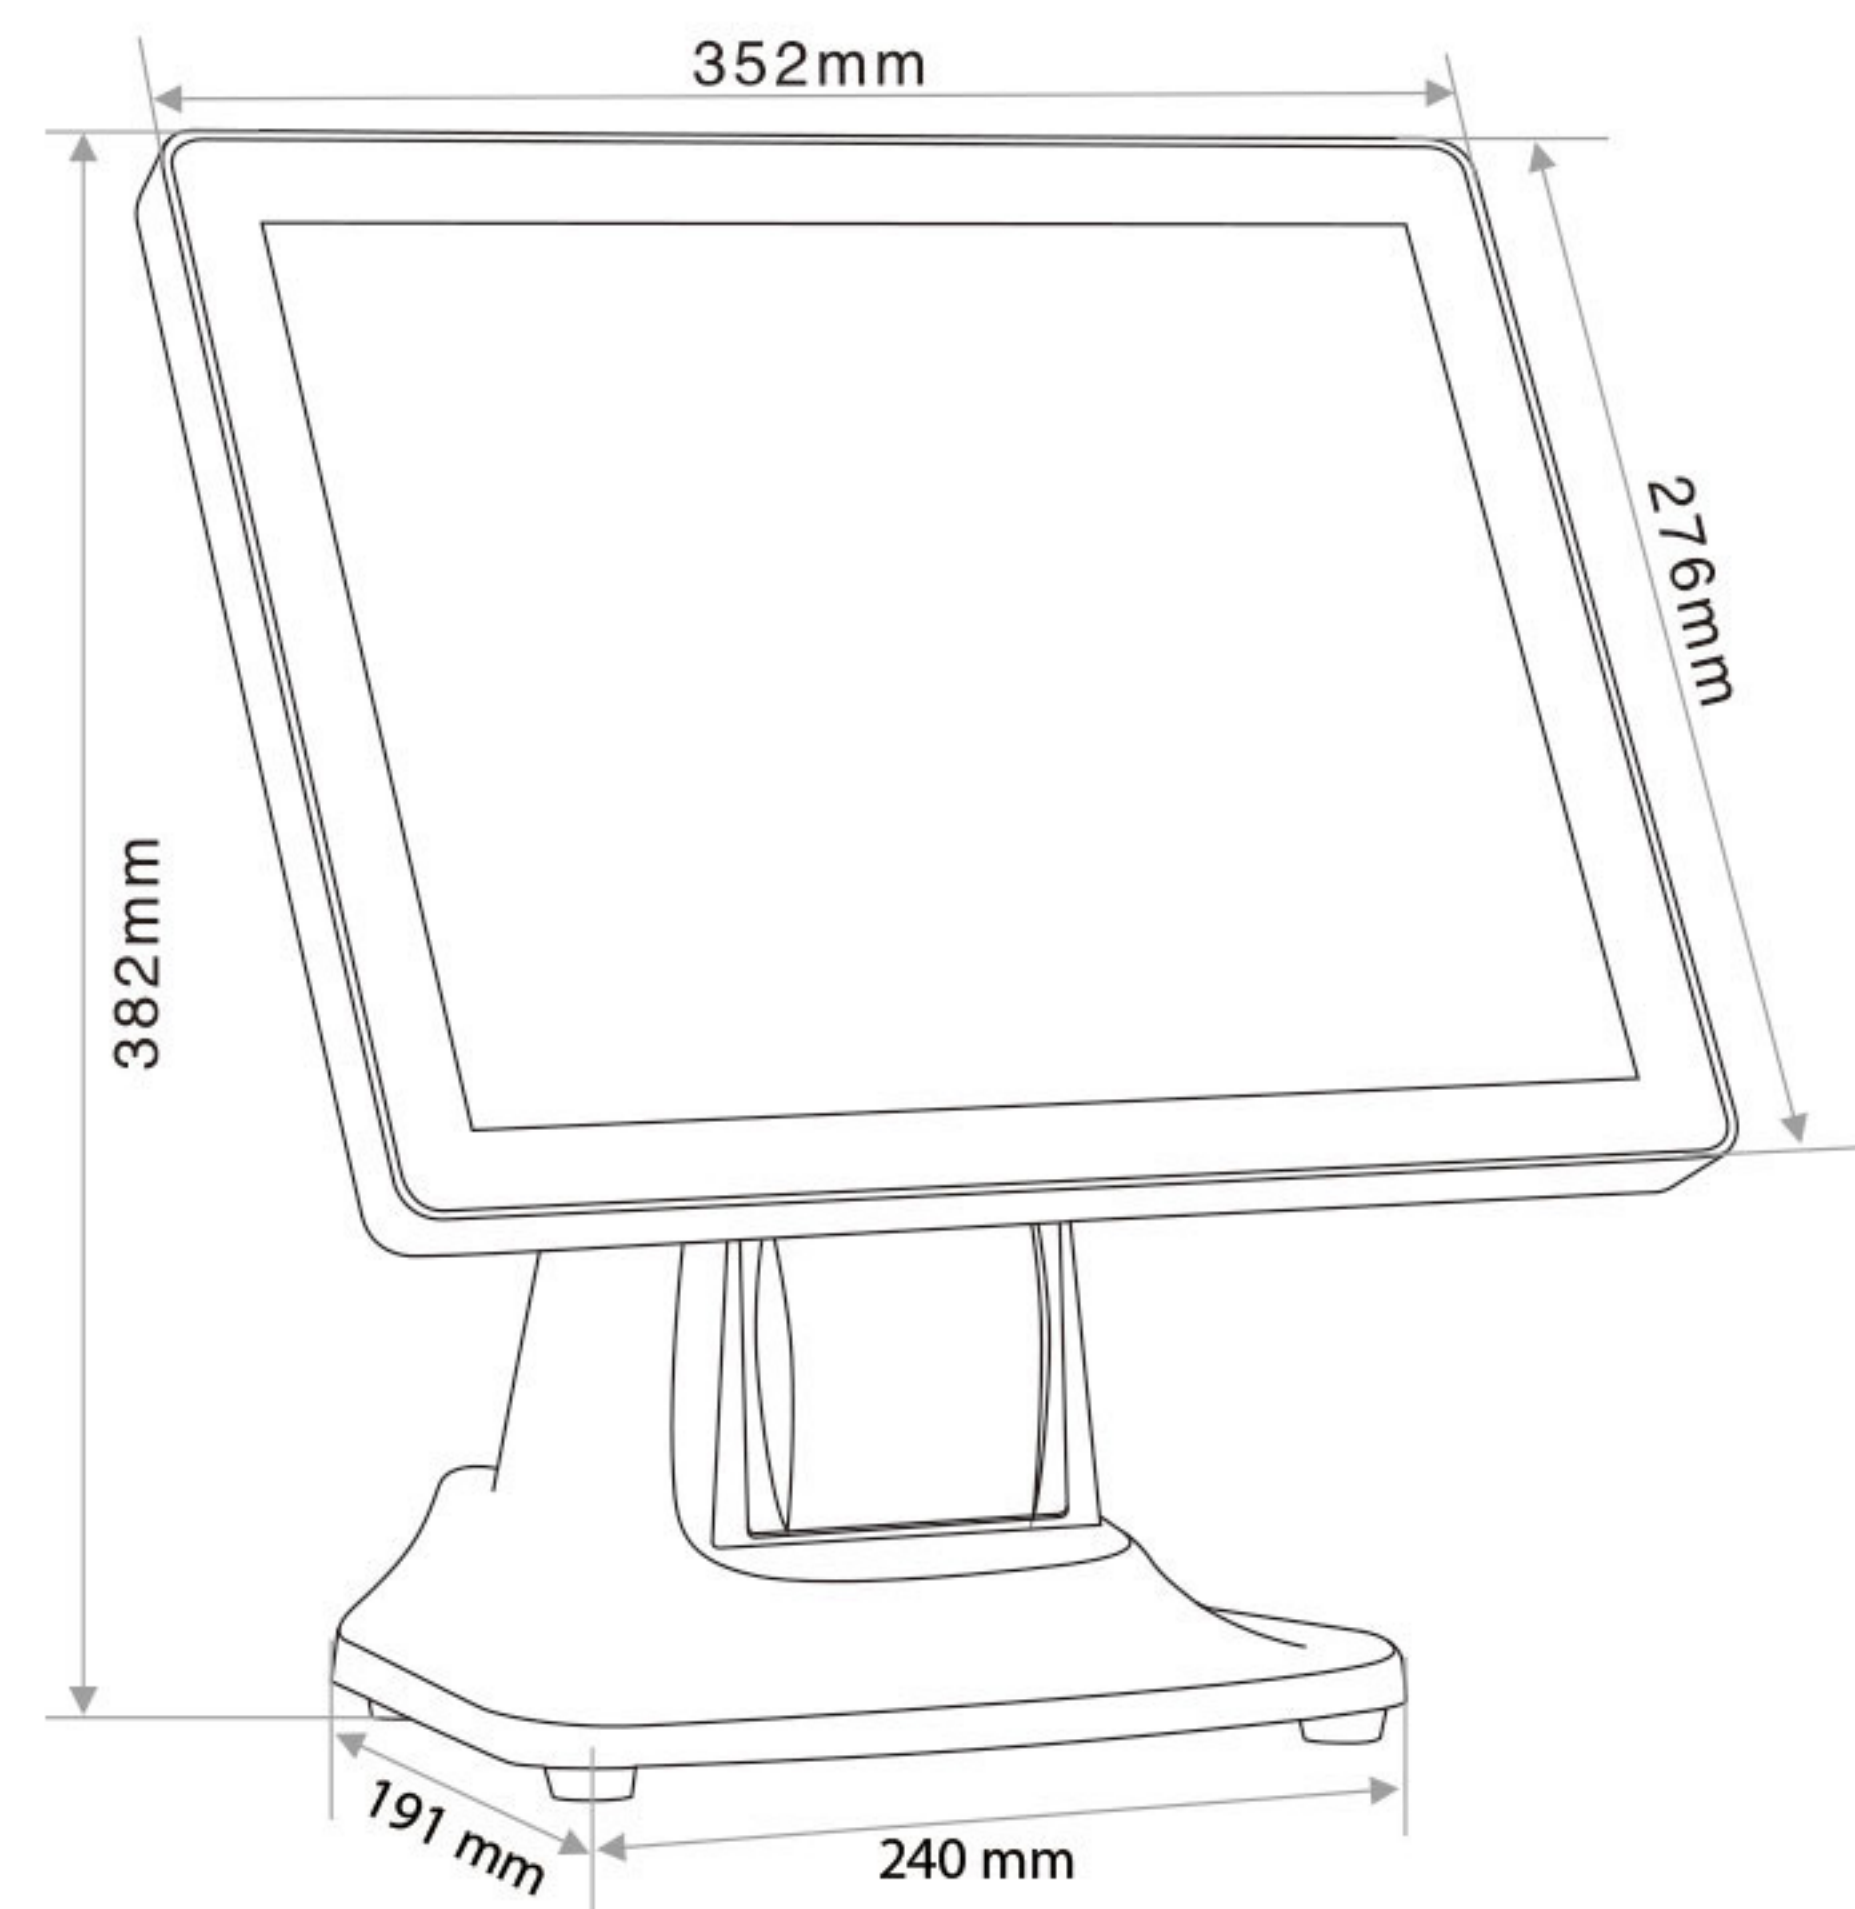

## Features

- ★ Tablet-like 15" Capacitive Touch Screen
- ★ Screen Ratio : 4:3
- ★ Simple design, exquisite appearance
- ★ Built in Printer

Printer

# TPC15PAP

Touch Android POS System Built in Printer

# TPC15PAP

Printer

Model	TPC-15PAP
Processor	RK3288 Quad-Core Processor
Memory	2GB DDR3
Storage	16 GB Expandable Using SD Card
Panel	15" Industrial grade panel
Touch	Capacitive 10 point Multi Touch
Resolution	1024 x 768
Brightness	350nits
OS	Android 8.1
Port	6 x USB   1 x Serial Port   1 x Micro SD card   1 x Audio output   1 x LAN
RJ11	RJ11 Port for Cashdrawer / Cashbox
Bluetooth	Yes
Wi-Fi	Yes
Printer	Built in printer 58mm 2inch
Power	Supply 12V DC External
Warranty	1 Year carry in warranty (Optional onsite)