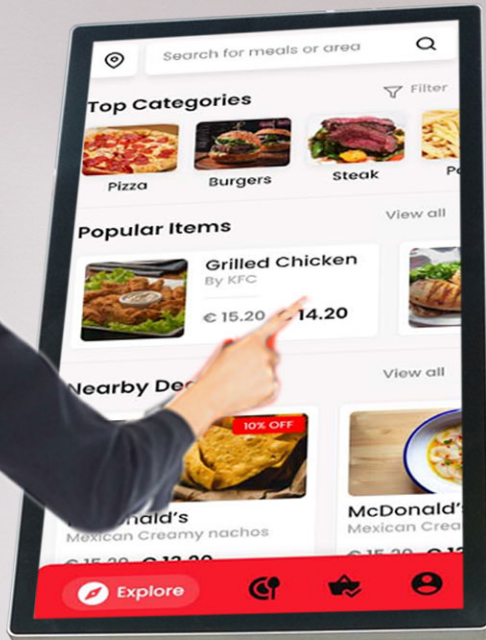

21.5" Touch Interactive Kiosk

Technical Specification

Model	TPC215PCAP
Panel size	21.5" LCD
Resolution	1920 x 1080
Refresh Rate	60HZ
Aspect Ratio	16:9
Brightness (nits)	350cd/m2
Color Gamut	72% NTSC (CIE1931)
Contrast	1000:1
Life Time	60,000 hours
Response time	7ms
Display Color	16.7M
Touch	PCAP 10 Point Multi Touch
View angle	178°/178°(H/V)
Port	VGA HDMI DVI
Speaker	8Ω2W
Audio Power Output	2W
HDMI	480i 480p 720p 1080i 1080p
Operation Temp/Humidity	00C - 400C 20%-80%
Storage Temp/ Humidity	200C - 600C 10%-90%
Wall mounting bracket	YES
Power cord	YES
POWER SAVING	≤23W
Power Consumption-Standby	≤0.5W
Power Supply	AC:100V-240V 50/60Hz
Dimension (W x D x H)	33 x 40 x 101 CM
Warranty	1 Year Carry in Warranty

DIMENSIONS