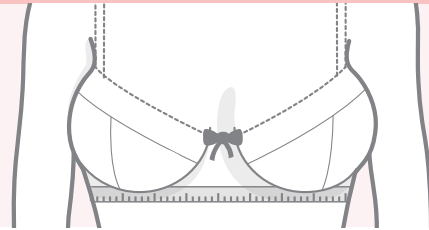

If you are unsure about your cup or band size, we offer some helpful advice on how to measure yourself (inches and centimeters) and how to use those measurements to find your perfect size.

BAND SIZES

AU / NZ	UK	EUROPE	FRANCE	USA / CA
8	30	65	80	30
10	32	70	85	32
12	34	75	90	34
14	36	80	95	36
16	38	85	100	38
18	40	90	105	40
20	42	95	110	42

CUP SIZES

AU / NZ	UK	EUROPE	FRANCE	USA / CA
A	A	A	A	A
B	B	B	B	B
C	C	C	C	C
D	D	D	D	D
DD	DD	E	E	E (DD)
E	E	F	F	F (DDD)
F	F	G	G	G
FF	FF	H	H	H
G	G	I	I	I
GG	GG	J	J	J
H	H	K	K	K
HH	HH	L	L	L
J	J	M	M	M

SLEEPWEAR SIZES

AU / NZ	UK	EUROPE	FRANCE	USA / CA
S	10	38	36	6
M	12	40	38	8
L	14	42	40	10
XL	16	44	42	12
XXL	18	46	44	14

Find your Bra Size - Inches

01: BAND SIZE

Measure on the under-bust to determine your band size

Inches	24.8 – 26.3	26.7 – 28.3	28.7 – 30.3	30.7 – 32.2	32.6 – 34.2	34.6 – 36.2	36.6 – 38.1	38.5 – 40.1
Band Size US/UK	30	32	34	36	38	40	42	44
Band Size AU/NZ	8	10	12	14	16	18	20	22