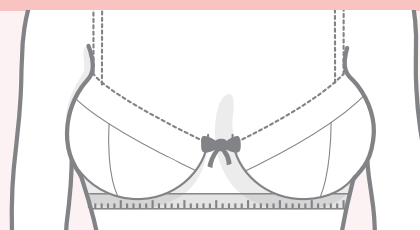

02: CUP SIZE

Measure along your over-bust whilst wearing a non-padded bra, then find your measurement in the range below, to your corresponding cup size:

US/EU	UK/AU	30/8	32/10	34/12	36/14	38/16	40/18	42/20	44/22
A	A	30.3 - 31.1	32.3 - 33.0	34.2 - 35.0	36.2 - 37.0	38.1 - 38.9	40.1 - 40.9	42.1 - 42.9	44.0 - 44.8
B	B	31.1 - 31.8	33.0 - 33.8	35.0 - 35.8	37.0 - 37.7	38.9 - 39.7	40.9 - 41.7	42.9 - 43.7	44.8 - 45.6
C	C	31.8 - 32.6	33.8 - 34.6	35.8 - 36.6	37.7 - 38.5	39.7 - 40.5	41.7 - 42.5	43.7 - 44.4	45.6 - 46.4
D	D	32.6 - 33.4	34.6 - 35.4	36.6 - 37.4	38.5 - 39.3	40.5 - 41.3	42.5 - 43.3	44.4 - 45.2	46.4 - 47.2
E (DD)	DD	33.4 - 34.2	35.4 - 36.2	37.4 - 38.1	39.3 - 40.1	41.3 - 42.1	43.3 - 44.0	45.2 - 46.0	47.2 - 48.0
F (DDD)	E	34.2 - 35.0	36.2 - 37.0	38.1 - 38.9	40.1 - 40.9	42.1 - 42.9	44.0 - 44.8	46.0 - 46.8	48.0 - 48.8
G	F	35.0 - 35.8	37.0 - 37.7	38.9 - 39.7	40.9 - 41.7	42.9 - 43.7	44.8 - 45.6	46.8 - 47.6	48.8 - 49.6
H	FF	35.8 - 36.6	37.7 - 38.5	39.7 - 40.4	41.7 - 42.5	43.7 - 44.4	45.6 - 46.4	47.6 - 48.4	49.6 - 50.3
I	G	36.6 - 37.4	38.5 - 39.3	40.4 - 41.3	42.5 - 43.3	44.4 - 45.2	46.4 - 47.2	48.4 - 49.2	50.3 - 51.1
J	GG	37.4 - 38.1	39.3 - 40.1	41.3 - 42.1	43.3 - 44.0	45.2 - 46.0	47.2 - 48.0	49.2 - 50.0	51.1 - 51.9
K	H	38.1 - 38.9	40.1 - 40.9	42.1 - 42.9	44.0 - 44.8	46.0 - 46.8	48.0 - 48.8	50.0 - 50.7	51.9 - 52.7
L	HH	38.9 - 39.7	40.9 - 41.7	42.9 - 43.7	44.8 - 45.6	46.8 - 47.6	48.8 - 49.6	50.7 - 51.5	52.7 - 53.5
M	J	39.7 - 40.5	41.7 - 42.5	43.7 - 44.4	45.6 - 46.4	47.6 - 48.4	49.6 - 50.3	51.5 - 52.3	53.5 - 54.3

Find your Bra Size - Centimeters

01: BAND SIZE

Measure on the under-bust to determine your band size

Centimetres	63-67	68-72	73-77	78-82	83-87	88-92	93-97	98-102
Band Size US/UK	30	32	34	36	38	40	42	44
Band Size AU/NZ	8	10	12	14	16	18	20	22