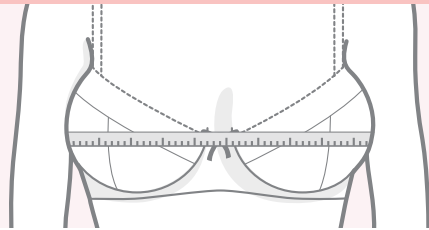

AU / NZ	UK	EUROPE	FRANCE	USA / CA
S	10	38	36	6
M	12	40	38	8
L	14	42	40	10
XL	16	44	42	12
XXL	18	46	44	14

Find your Bra Size - Inches

01: BAND SIZE

Measure on the under-bust to determine your band size

Inches	24.8 – 26.3	26.7 – 28.3	28.7 – 30.3	30.7 – 32.2	32.6 – 34.2	34.6 – 36.2	36.6 – 38.1	38.5 – 40.1
Band Size US/UK	30	32	34	36	38	40	42	44
Band Size AU/NZ	8	10	12	14	16	18	20	22

02: CUP SIZE

Measure along your over-bust whilst wearing a non-padded bra, then find your measurement in the range below, to your corresponding cup size:

US/EU	UK/AU	30/8	32/10	34/12	36/14	38/16	40/18	42/20	44/22
A	A	30.3 - 31.1	32.3 - 33.0	34.2 - 35.0	36.2 - 37.0	38.1 - 38.9	40.1 - 40.9	42.1 - 42.9	44.0 - 44.8
B	B	31.1 - 31.8	33.0 - 33.8	35.0 - 35.8	37.0 - 37.7	38.9 - 39.7	40.9 - 41.7	42.9 - 43.7	44.8 - 45.6
C	C	31.8 - 32.6	33.8 - 34.6	35.8 - 36.6	37.7 - 38.5	39.7 - 40.5	41.7 - 42.5	43.7 - 44.4	45.6 - 46.4
D	D	32.6 - 33.4	34.6 - 35.4	36.6 - 37.4	38.5 - 39.3	40.5 - 41.3	42.5 - 43.3	44.4 - 45.2	46.4 - 47.2
E (DD)	DD	33.4 - 34.2	35.4 - 36.2	37.4 - 38.1	39.3 - 40.1	41.3 - 42.1	43.3 - 44.0	45.2 - 46.0	47.2 - 48.0
F (DDD)	E	34.2 - 35.0	36.2 - 37.0	38.1 - 38.9	40.1 - 40.9	42.1 - 42.9	44.0 - 44.8	46.0 - 46.8	48.0 - 48.8
G	F	35.0 - 35.8	37.0 - 37.7	38.9 - 39.7	40.9 - 41.7	42.9 - 43.7	44.8 - 45.6	46.8 - 47.6	48.8 - 49.6
H	FF	35.8 - 36.6	37.7 - 38.5	39.7 - 40.4	41.7 - 42.5	43.7 - 44.4	45.6 - 46.4	47.6 - 48.4	49.6 - 50.3
I	G	36.6 - 37.4	38.5 - 39.3	40.4 - 41.3	42.5 - 43.3	44.4 - 45.2	46.4 - 47.2	48.4 - 49.2	50.3 - 51.1
J	GG	37.4 - 38.1	39.3 - 40.1	41.3 - 42.1	43.3 - 44.0	45.2 - 46.0	47.2 - 48.0	49.2 - 50.0	51.1 - 51.9
K	H	38.1 - 38.9	40.1 - 40.9	42.1 - 42.9	44.0 - 44.8	46.0 - 46.8	48.0 - 48.8	50.0 - 50.7	51.9 - 52.7
L	HH	38.9 - 39.7	40.9 - 41.7	42.9 - 43.7	44.8 - 45.6	46.8 - 47.6	48.8 - 49.6	50.7 - 51.5	52.7 - 53.5
M	J	39.7 - 40.5	41.7 - 42.5	43.7 - 44.4	45.6 - 46.4	47.6 - 48.4	49.6 - 50.3	51.5 - 52.3	53.5 - 54.3