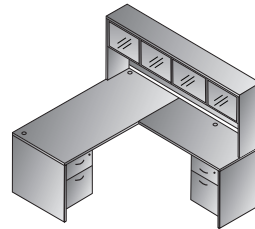

L-Shape w/Hutch 66"x72"
LODxxx-TYP31
16.5 cu. ft. 338.8 lbs.
Consists of: LOD-02,76,46,76,41
LOD41 consists of: LOD-44H,NAP-4DC
$2,070