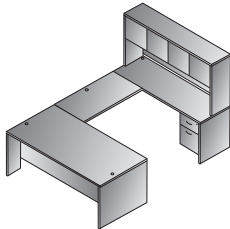

U Shape w/Hutch 71"x98"
LODxxx-TYP312
19.6 cu. ft. 420.4 lbs.
Consists of: LOD-101,76,70,43,76,44
LOD44 consists of: LOD-44H,NAP-4DW
$2,400