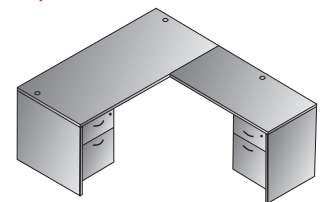

L-Shape 66"x72"
LODxxx-TYP32
11.8 cu. ft. 217.8 lbs.
Consists of: LOD-02,76,46,76
$1,335