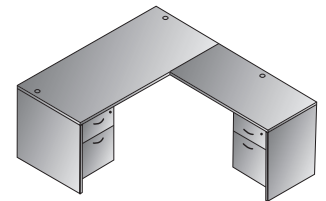

L-Shape 60"x72"
LODxxx-TYP34
11.5 cu. ft. 211.2 lbs.
Consists of: LOD-03,76,46,76
$1,305

Finish Key

- **CHY** - Cherry
- **ESP** - Espresso
- **SGW** - Slate Grey new
- **URB** - Urban Walnut

© Office Star® Products
January 2020