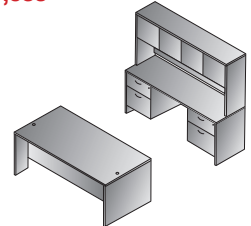

Executive Office
LODxxx-TYP311
25.0 cu. ft. 444.6 lbs.
Consists of: LOD-101,76,76,43,76,76,44
LOD44 consists of: LOD-44H,NAP-4DW
$2,805