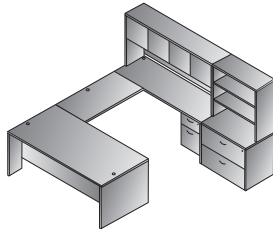

U Shape w/Hutch + Storage 101"x98"
LODxxx-TYP313
32.8 cu. ft. 578.8 lbs.
Consists of: LOD-101,76,70,43,76,44,12,53
LOD44 consists of: LOD-44H,NAP-4DW
$3,480