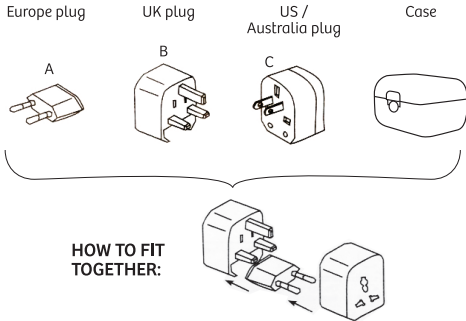

World Traveler™ Jet Setter

3-piece universal plug adapter set with carry case

USER MANUAL

PACKAGE CONTENTS

WARRANTY

World Traveler Jet Setter by LOGiX is under a 1 year limited warranty. If you are experiencing any issues, please contact: customerservice@logix.net

PLEASE NOTE

While the World Traveler Jet Setter is intended for use outside of Canada, it is a pass-through outlet only and DOES NOT CONVERT AC VOLTAGE between 110 and 220 VAC.

- Do not expose to moisture.
- Do not use with devices that require power over 125V/6A or 250V/3A. Like fridges, heaters, etc.
- Do not alter the unit in any way.
- Remove unit from power outlet when not in use.
- For indoor use only.

HOW TO USE

For use in Europe, ensure A is plugged into C securely:

For use in the UK:

For use in the US & North America, ensure prongs are vertical & parallel :

For use in Australia, ensure prongs are rotated: