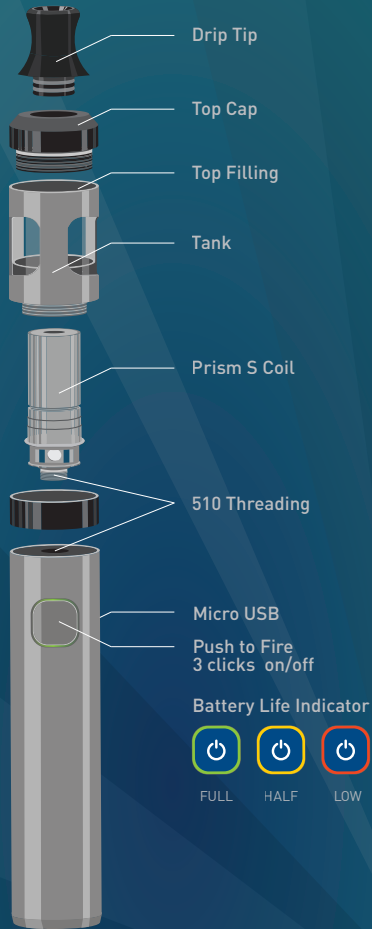

# INNOKIN ENDURA T20 S

FLIP FOR MORE INFO

## REFILLING THE TANK