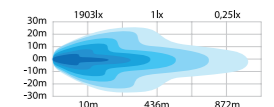

DUAL POSITION LIGHT

SIBERIA NIGHT GUARD WARNING LIGHT LED BAR 38"

9-35V DC, 108W, 14400 theoretical lumen, 5867 actual lumen, 1 lux @ 452m, IP67/69K, combo, white/amber position light, amber warning light, cable, LxDxH: 963,6x55,5x45 mm, ECE R112, R7, R65, Ref 45.

Part No. 809214