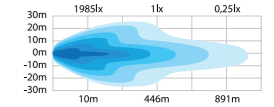

DUAL POSITION LIGHT

SIBERIA NIGHT GUARD WARNING LIGHT LED BAR 22"

9-35V DC, 92W, 16000 theoretical lumen, 5911 actual lumen, 1 lux @ 432m, IP67/69K, combo, white/amber position light, amber warning light, cable, LxDxH: 562x71,6x76 mm, ECE R112, R7, R65, Ref 45.

Part No. 809217