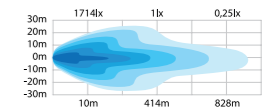

DUAL POSITION LIGHT

SIBERIA NIGHT GUARD WARNING LIGHT LED BAR 32"

9-35V DC, 87W, 12000 theoretical lumen, 4979 actual lumen, 1 lux @ 436m, IP67/69K, combo, white/amber position light, amber warning light, cable, LxDxH: 810,6x55,5x45 mm, ECE R112, R7, R65, Ref 45.

Part No. 809213