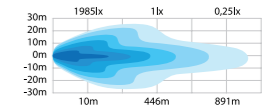

DUAL POSITION LIGHT

SIBERIA NIGHT GUARD WARNING LIGHT LED BAR 20"

9-35V DC, 54W, 7560 theoretical lumen, 2467 actual lumen, 1 lux @ 414m, IP67/69K, combo, white/amber position light, amber warning light, cable, LxDxH: 504,6x55,5x45 mm, ECE R112, R7, R65, Ref 45.

Part No. 809212