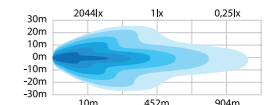

HIGH BEAM

Night Guard covers the need for driving lights. The unbeatable high beam combines length and width in an optimized combination.

WARNING LIGHT

The powerful LED's along the top delivers an highly effective warning light function.

COVER ALL NEEDS

Night Guard comes in five sizes. 12", 20", 22", 32" and 38". Perfect for trucks and excavators, small and large transport vehicles. Mount several of the smaller 12" size on your truck or mount the larger 38" on the truck's roof.

DUAL POSITION LIGHT

Let the characteristic Siberia position light suit your personal style. Choose between amber or white light.

E-APPROVED

All models are E-approved as warning light and driving light.

[Click here for more information.](#)

DUAL POSITION LIGHT

SIBERIA NIGHT GUARD WARNING LIGHT LED BAR 12"

9-35V DC, 46W, 8000 theoretical lumen, 2924 actual lumen, 1 lux @ 446m, IP67/69K, combo, white/amber position light, amber warning light, cable, LxDxH: 307x71,6x76 mm, ECE R112, R7, R65, Ref 45.

Part No. 809216

DUAL POSITION LIGHT

SIBERIA NIGHT GUARD WARNING LIGHT LED BAR 22"

9-35V DC, 92W, 16000 theoretical lumen, 5911 actual lumen, 1 lux @ 432m, IP67/69K, combo, white/amber position light, amber warning light, cable, LxDxH: 562x71,6x76 mm, ECE R112, R7, R65, Ref 45.

Part No. 809217

DUAL POSITION LIGHT

SIBERIA NIGHT GUARD WARNING LIGHT LED BAR 20"

9-35V DC, 54W, 7560 theoretical lumen, 2467 actual lumen, 1 lux @ 414m, IP67/69K, combo, white/amber position light, amber warning light, cable, LxDxH: 504,6x55,5x45 mm, ECE R112, R7, R65, Ref 45.

Part No. 809212

DUAL POSITION LIGHT

SIBERIA NIGHT GUARD WARNING LIGHT LED BAR 32"