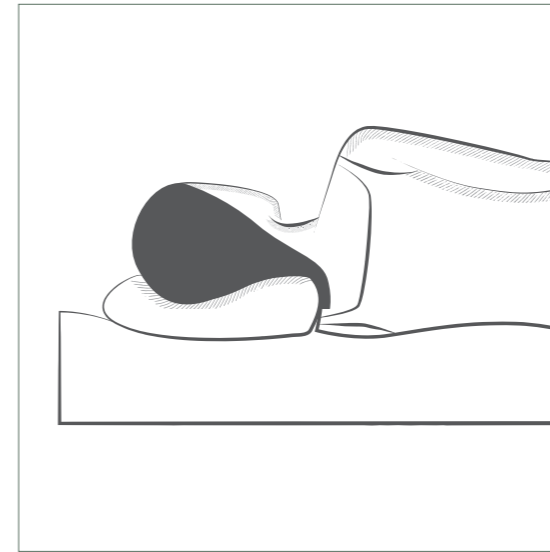

HEVEYA®

1 2 3 4 5 6

SIDE SLEEPERS