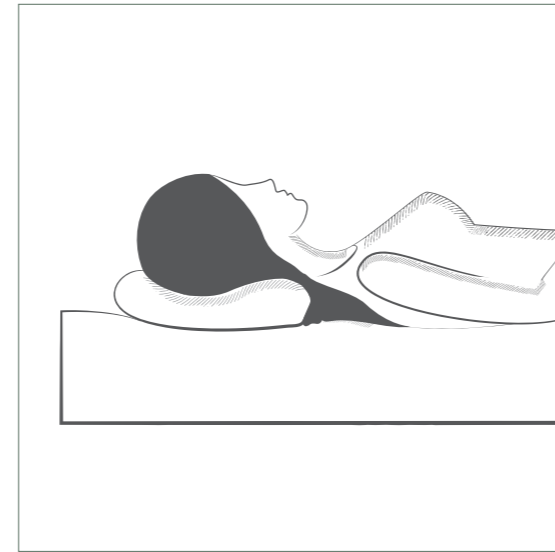

HEVEYA®

1 2 3 4 5 6

BACK SLEEPERS