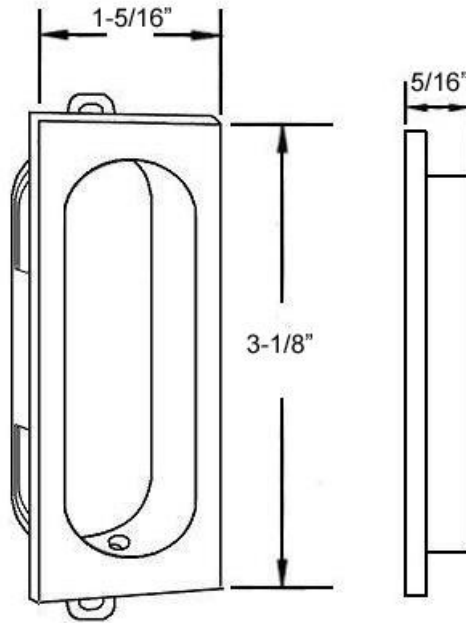

Dimensions:

- Overall Height: 3-1/8"
- Overall Width: 1-5/16"
- Depth: 5/16"
- Weight: 2-1/4 oz.

*Dimensions are for reference use only.
For exact dimensions, please measure actual part.*

Product Description & Features:

25400 Solid Brass Rectangular Flush Pull

Catalog Section: E

Rectangular Flush Pull

Item# 25400

Date: Rev 03/13