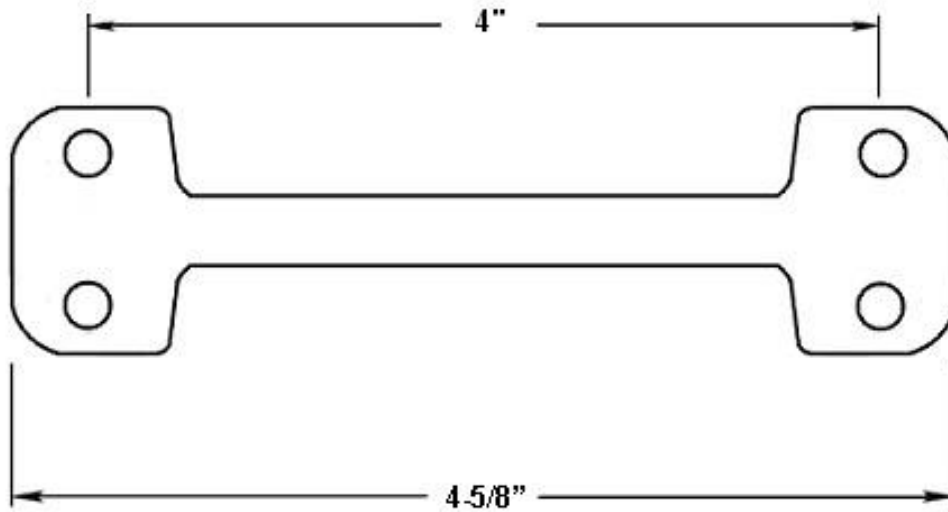

"Demand Quality, Demand idh" ©

by St. Simons, Inc.

idhbrass.com

Quality Solid Brass Decorative Hardware & Bath Accessories

Product Data Sheet  
Premium Grade Solid Brass  
**4" c/c Bar Sash Lift/Door Pull**  
Item# 25040

**Dimensions:**

- Overall Length: 4-5/8"
- Projection: 1"
- Net Weight: 2.8 oz. (Part Only)
- Gross Weight: 3.1 oz.

*Dimensions are for reference use only.  
For exact dimensions, please measure actual part.*

**Product Description & Features:**

25040 Solid Brass 4" c/c Bar Sash Lift/Door Pull

**Catalog Section: G**

**4" c/c Bar Sash Lift/Door Pull**

**Item# 25040**

Date: Rev 03/15