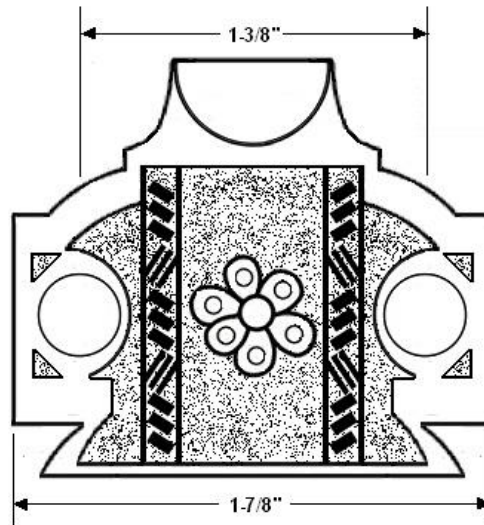

**Dimensions:**

- Overall Width: 1-7/8"
- Projection: 1-1/16"
- Weight: 1-3/4 oz.

*Dimensions are for reference use only.*

*For exact dimensions, please measure actual part.*

**Product Description & Features:**