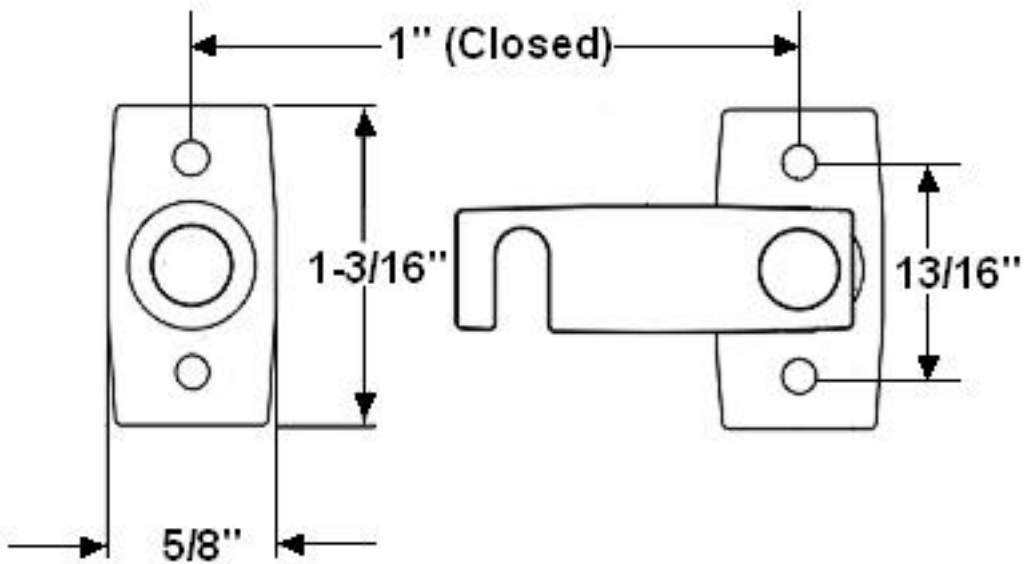

"The Special Finishes Specialist" ©

by St. Simons, Inc.

idhbrass.com

Quality Solid Brass Decorative Hardware & Bath Accessories

Product Data Sheet
Premium Grade Solid Brass
Shutter Bar Kit
Item# 21021

Dimensions:

- Base: 1-3/16" x 5/8"
- Knob Diameter: 5/8"
- Knob Base Diameter: 1/2"
- Weight: 2 oz.

*Dimensions are for reference use only.
For exact dimensions, please measure actual part.*

Product Description & Features: