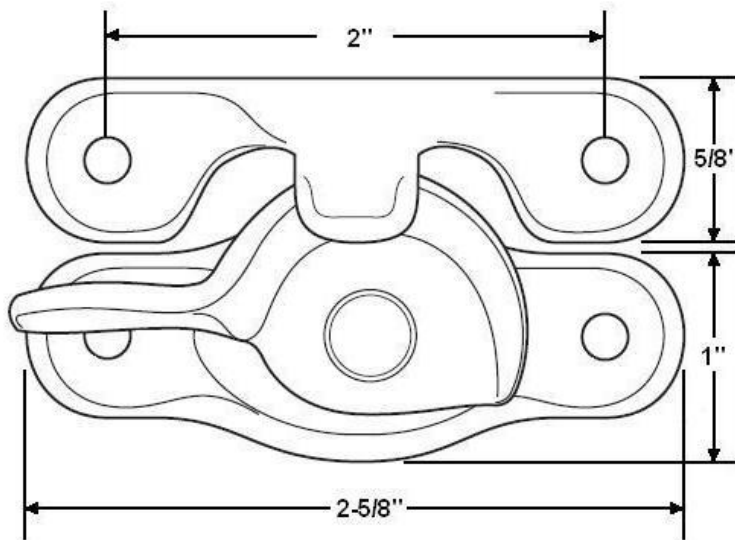

"The Special Finishes Specialist" ©

by St. Simons, Inc.

idhbrass.com

Quality Solid Brass Decorative Hardware & Bath Accessories

Product Data Sheet
Premium Grade Solid Brass
Small Sash Catch
Item# 21020

Dimensions:

- Base: 2-1/2" x 7/8"
- Catch: 2-1/2" x 5/8"
- Projection of Catch: 3/4"
- Projection of Keeper: 1-1/8"
- Weight: 3-3/4 oz. (including screws)

*Dimensions are for reference use only.
For exact dimensions, please measure actual part.*

Product Description & Features:

21020 Solid Brass Small Sash Catch

- Box size: 5-5/8" x 4" x 2-7/8"
- 5 units per box
- Total box weight: 21 oz.

Catalog Section: E

Small Sash Catch

Item# 21020

Date: Rev 03/13