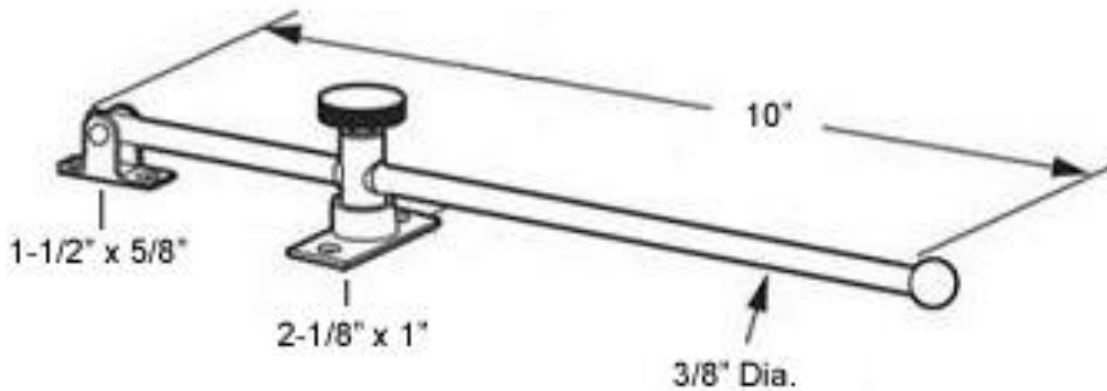

"The Special Finishes Specialist" ©

by St. Simons, Inc.

idhbrass.com

Quality Solid Brass Decorative Hardware & Bath Accessories

Product Data Sheet  
Premium Grade Solid Brass  
**10" Casement Adjuster**  
Item# 21001

**Dimensions:**

- Overall Length: 10"
- Projection: 1-13/16"
- Rod Diameter: 3/8"
- Knob Diameter: 1-1/8"
- Weight: 12 oz.

*Dimensions are for reference use only.  
For exact dimensions, please measure actual part.*

**Product Description & Features:**

21001 Solid Brass 10" Casement Adjuster

**Catalog Section: E**

**10" Casement Adjuster**

**Item# 21001**

**Date: Rev 03/13**