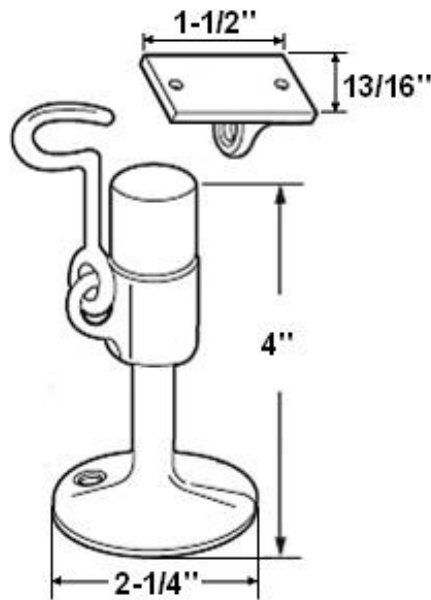

"The Special Finishes Specialist" ©

by St. Simons, Inc.

idhbrass.com

Quality Solid Brass Decorative Hardware & Bath Accessories

Product Data Sheet
 Premium Grade Solid Brass
"Cup" Stop & Holder with Hook
 Item# 13016

Dimensions:

- Overall Height: 4"
- Base Diameter: 2-1/4"
- Body Weight: 11-1/2 oz.
- Total Weight: 16 oz. (includes all accessories)

*Dimensions are for reference use only.
 For exact dimensions, please measure actual part.*

Product Description & Features:

13016 Solid Brass Heavy Duty "Cup" Stop & Holder with Hook

- Superior grade rubber bumper
- Extra black rubber tip included
- 2 screw pins secure the rubber tip
- Includes screws for wood and cement applications
- Designed for large residential doors and commercial applications

Catalog Section: D

"Cup" Stop & Holder with Hook

Item# 13016

Date: Rev 03/13