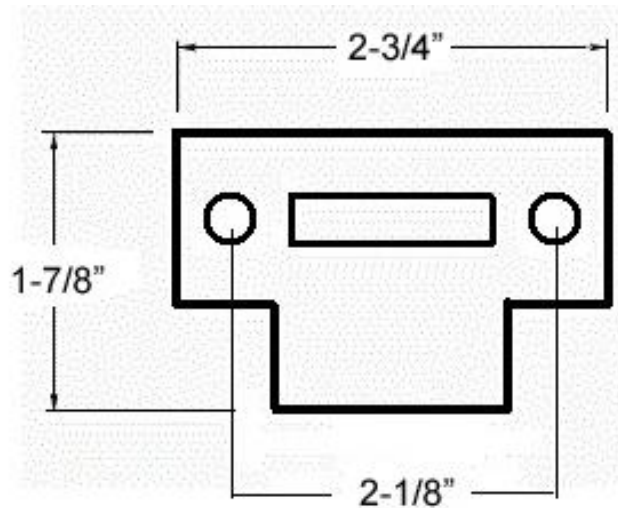

"The Special Finishes Specialist" ©

by St. Simons, Inc.

idhbrass.com

Quality Solid Brass Decorative Hardware & Bath Accessories

Product Data Sheet
Premium Grade Solid Brass
T Strike
Item# 12038

Dimensions:

- Height: 1-7/8
- Width: 2-3/4"
- c/c: 2-1/8"
- Weight: 1-1/2 oz.

*Dimensions are for reference use only.
For exact dimensions, please measure actual part.*

Product Description & Features:

12038 Solid Brass T Strike