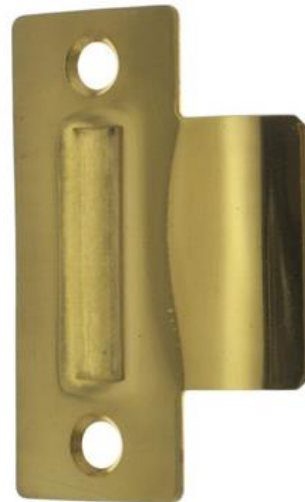

"The Special Finishes Specialist" ©

by St. Simons, Inc.

idhbrass.com

Quality Solid Brass Decorative Hardware & Bath Accessories

Product Data Sheet
Premium Grade Solid Brass
T Strike
Item# 12038

Dimensions:

- Height: 1-7/8
- Width: 2-3/4"
- c/c: 2-1/8"
- Weight: 1-1/2 oz.

*Dimensions are for reference use only.
For exact dimensions, please measure actual part.*

Product Description & Features:

12038 Solid Brass T Strike