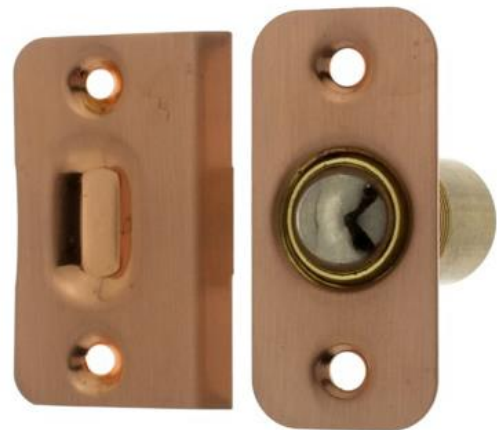

"The Special Finishes Specialist" ©

by St. Simons, Inc.

idhbrass.com

Quality Solid Brass Decorative Hardware & Bath Accessories

Product Data Sheet
Premium Grade Solid Brass
Wide Round Roller Ball Catch
Item# 12012

Dimensions:

- Face: 1" x 2-1/8"
- Tube Diameter: 3/4"
- Tube Length: 1-1/2"
- Weight: 2-3/4 oz.

*Dimensions are for reference use only.
For exact dimensions, please measure actual part.*

Product Description & Features:

12012 Solid Brass Wide Round Roller Ball Catch

- **Strike:** 1-3/8" x 2-1/8"

Catalog Section: K

Wide Round Roller Ball Catch

Item# 12012

Date: Rev 03/13