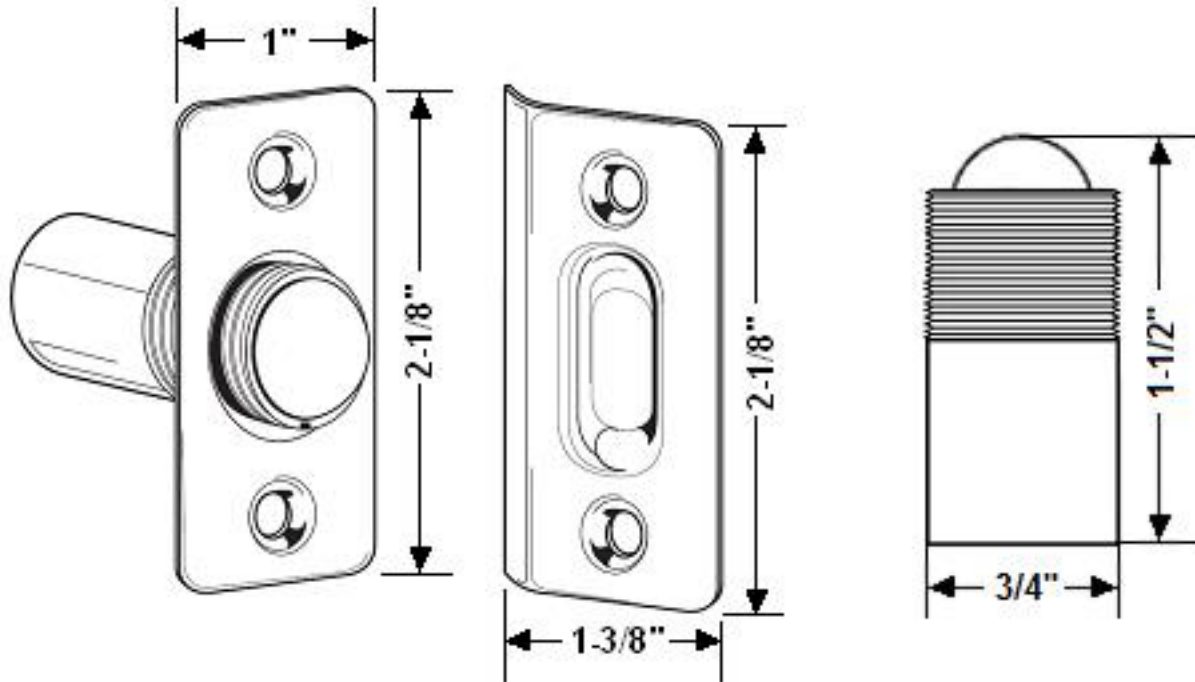

"The Special Finishes Specialist" ©

by St. Simons, Inc.

idhbrass.com

Quality Solid Brass Decorative Hardware & Bath Accessories

Product Data Sheet
Premium Grade Solid Brass
Wide Round Roller Ball Catch
Item# 12012

Dimensions:

- Face: 1" x 2-1/8"
- Tube Diameter: 3/4"
- Tube Length: 1-1/2"
- Weight: 2-3/4 oz.

*Dimensions are for reference use only.
For exact dimensions, please measure actual part.*

Product Description & Features:

12012 Solid Brass Wide Round Roller Ball Catch

- **Strike:** 1-3/8" x 2-1/8"

Catalog Section: K

Wide Round Roller Ball Catch

Item# 12012

Date: Rev 03/13