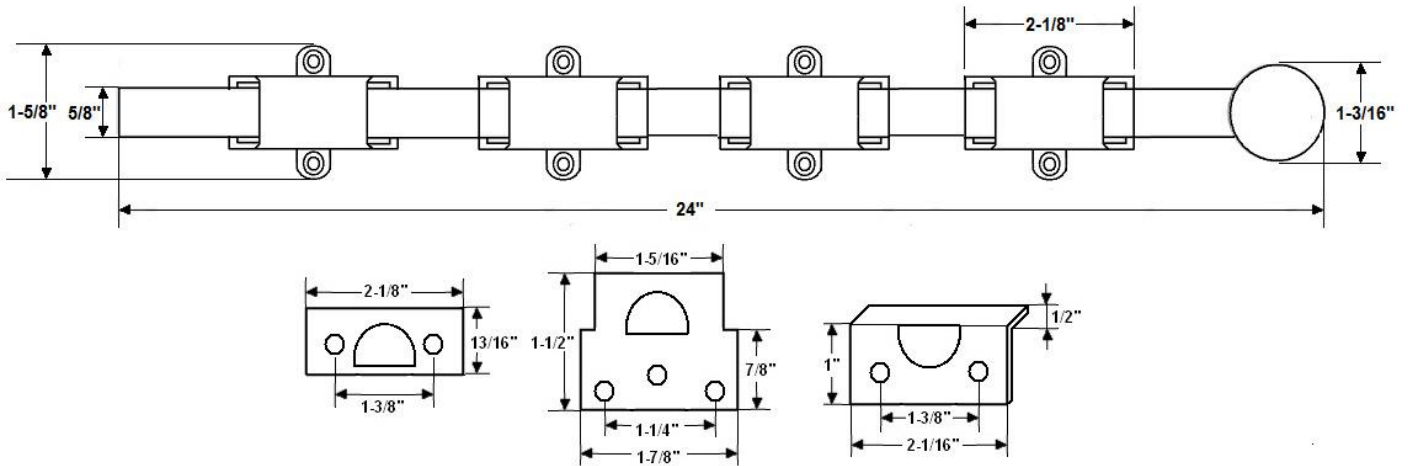

"The Special Finishes Specialist" ©

by St. Simons, Inc.

idhbrass.com

Quality Solid Brass Decorative Hardware & Bath Accessories

Product Data Sheet
Premium Grade Solid Brass
24" Surface Bolt with Round Knob
Item# 11282

Dimensions:

- Guide Height: 2-1/8"
- Guide Width: 1-5/8"
- Knob Diameter: 1-3/16"
- Projection: 1-3/8"
- Weight: 11-1/16 oz.

*Dimensions are for reference use only.
For exact dimensions, please measure actual part.*

Product Description & Features:

11282 Solid Brass 24" Heavy Duty Surface Bolt with Round Knob

- 3 Strikes: Mortise, Angle and Universal

Catalog Section: B

24" Surface Bolt with Round Knob

Item# 11282

Date: Rev 03/13