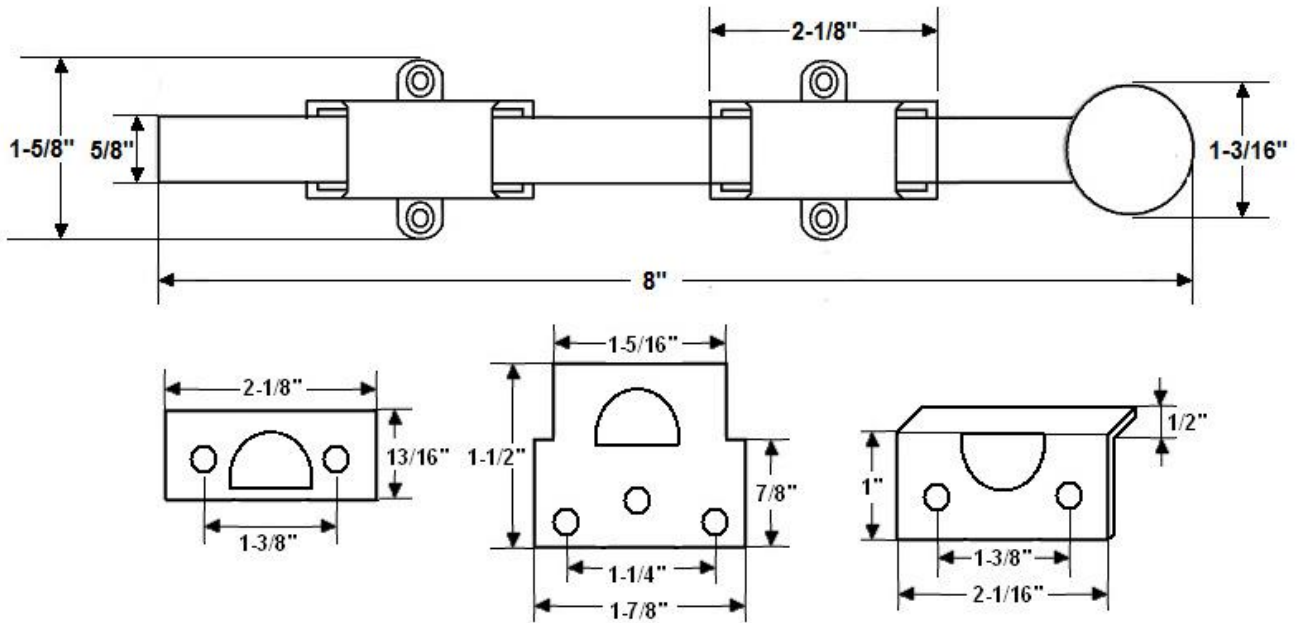

"The Special Finishes Specialist" ©

by St. Simons, Inc.

idhbrass.com

Quality Solid Brass Decorative Hardware & Bath Accessories

Product Data Sheet
Premium Grade Solid Brass
8" Surface Bolt with Round Knob
Item# 11272

Dimensions:

- Guide Height: 2-1/8"
- Guide Width: 1-5/8"
- Knob Diameter: 1-3/16"
- Projection: 1-3/8"
- Weight: 11-1/16 oz.

*Dimensions are for reference use only.
For exact dimensions, please measure actual part.*

Product Description & Features:

11272 Solid Brass 8" Heavy Duty Surface Bolt with Round Knob

- 3 Strikes: Mortise, Angle and Universal

Catalog Section: B

8" Surface Bolt with Round Knob

Item# 11272

Date: Rev 03/13