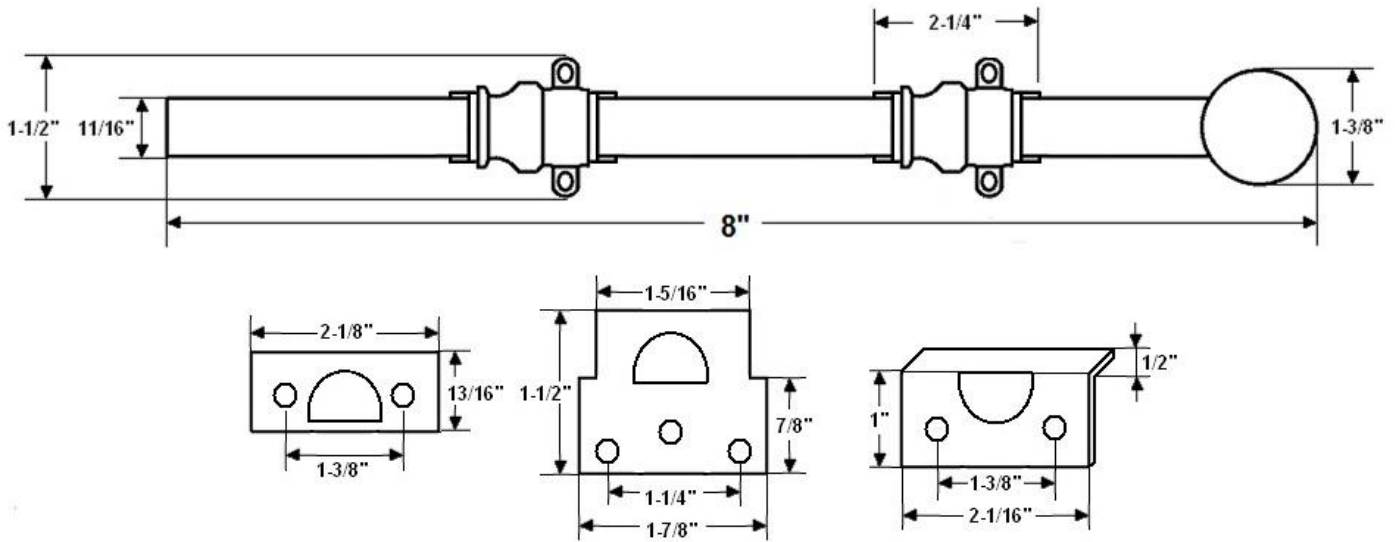

"The Special Finishes Specialist" ©

by St. Simons, Inc.

idhbrass.com

Quality Solid Brass Decorative Hardware & Bath Accessories

Product Data Sheet  
 Premium Grade Solid Brass  
**8" Round Knob Ornamental Bolt with 2" Barrel Guide**  
**Item# 11200**

**Dimensions:**

- Knob Diameter: 11/16"
- Guide Height: 2-5/16"
- Guide Width: 1-5/8"
- Overall Projection: 1-5/18" (base to knob)
- Throw: 1-1/8"
- Weight: 16-1/2 oz.

*Dimensions are for reference use only.  
For exact dimensions, please measure actual part.*

**Product Description & Features:**

11200 Solid Brass Heavy Duty 8" Round Knob Ornamental Surface Bolt with 2" Barrel Guide

- 3 Strikes: Mortise, Angle and Universal

**Catalog Section: B**

**8" Round Knob Ornamental Bolt  
with 2" Barrel Guide**