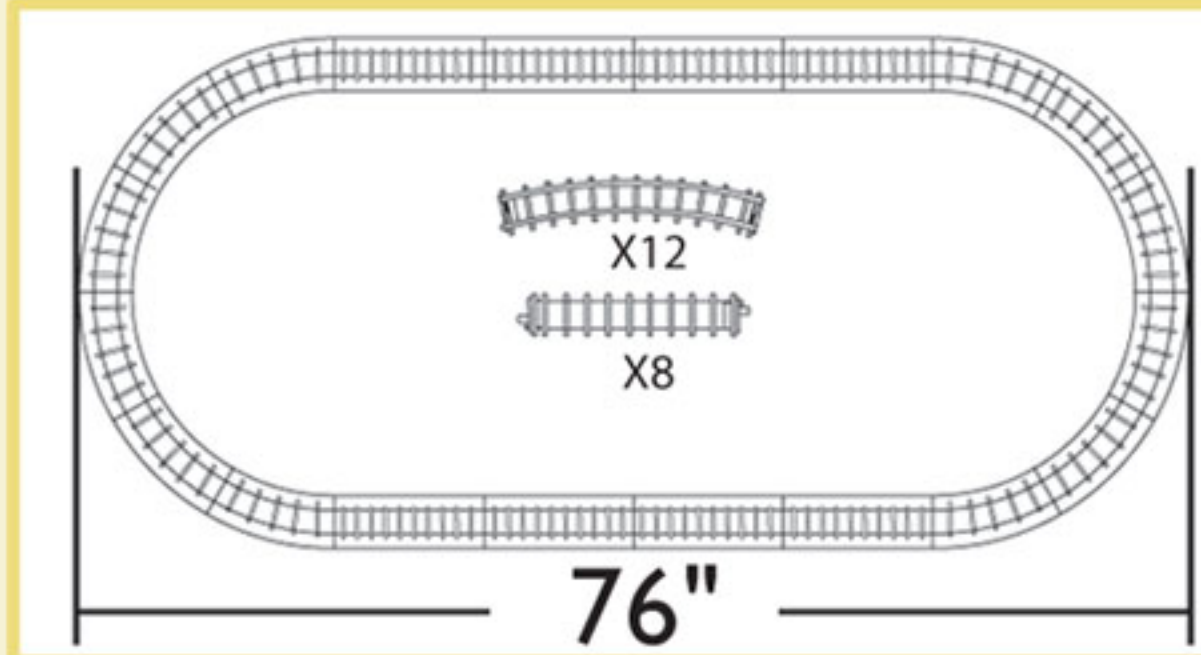

CLASSIC STEAM ENGINE

Uses two AA batteries (not included)

CONNECTING THE TRACKS

Circle

Oblong

Figure 8

Rectangle

Oblong with Circle