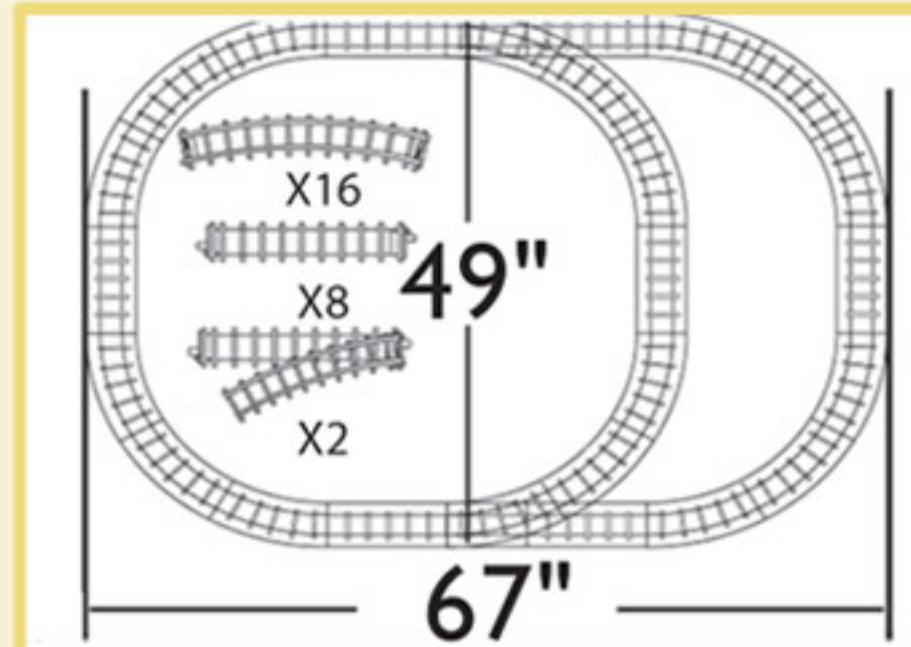

CLASSIC STEAM ENGINE

Uses two AA batteries (not included)

CONNECTING THE TRACKS

Circle

Oblong

Figure 8

Rectangle

Oblong with Circle