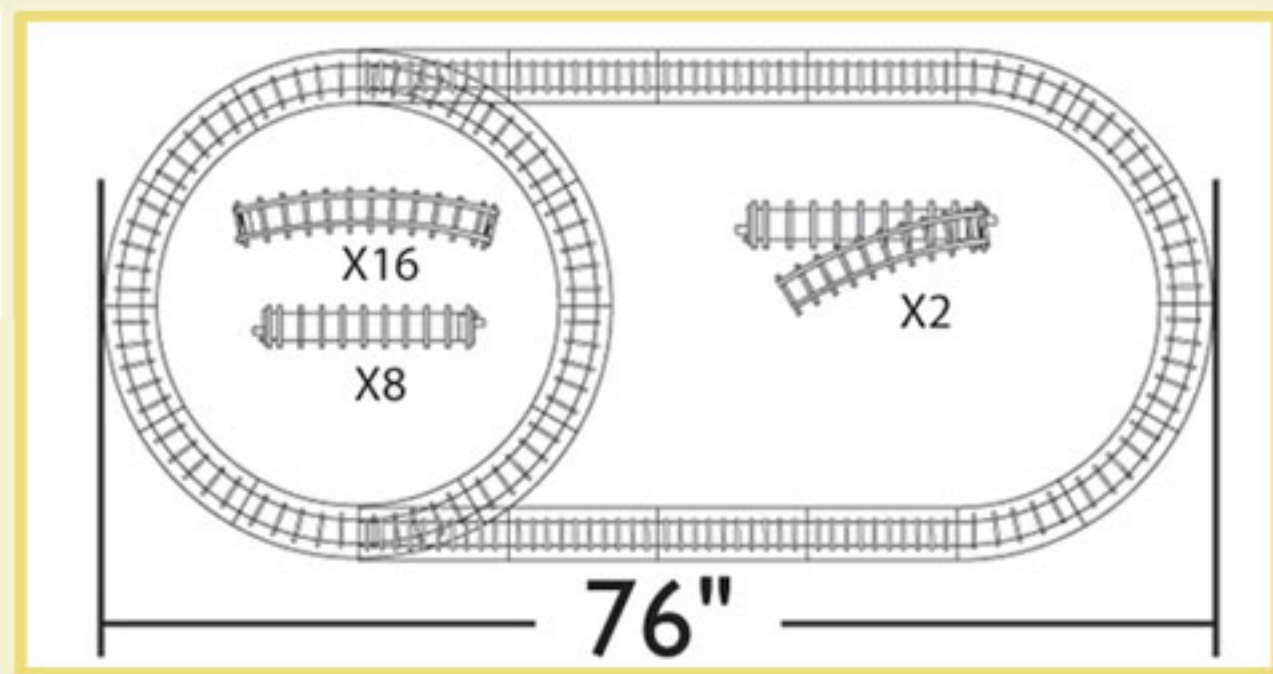

CLASSIC STEAM ENGINE

Uses two AA batteries (not included)

CONNECTING THE TRACKS

Circle

Oblong

Figure 8

Rectangle

Oblong with Circle