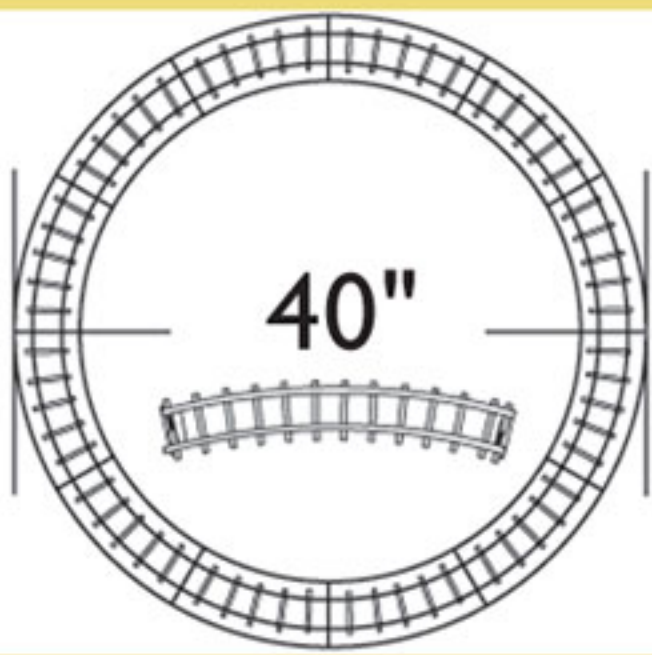

CLASSIC STEAM ENGINE

Uses two AA batteries (not included)

CONNECTING THE TRACKS

Circle

Oblong

Figure 8

Rectangle

Oblong with Circle