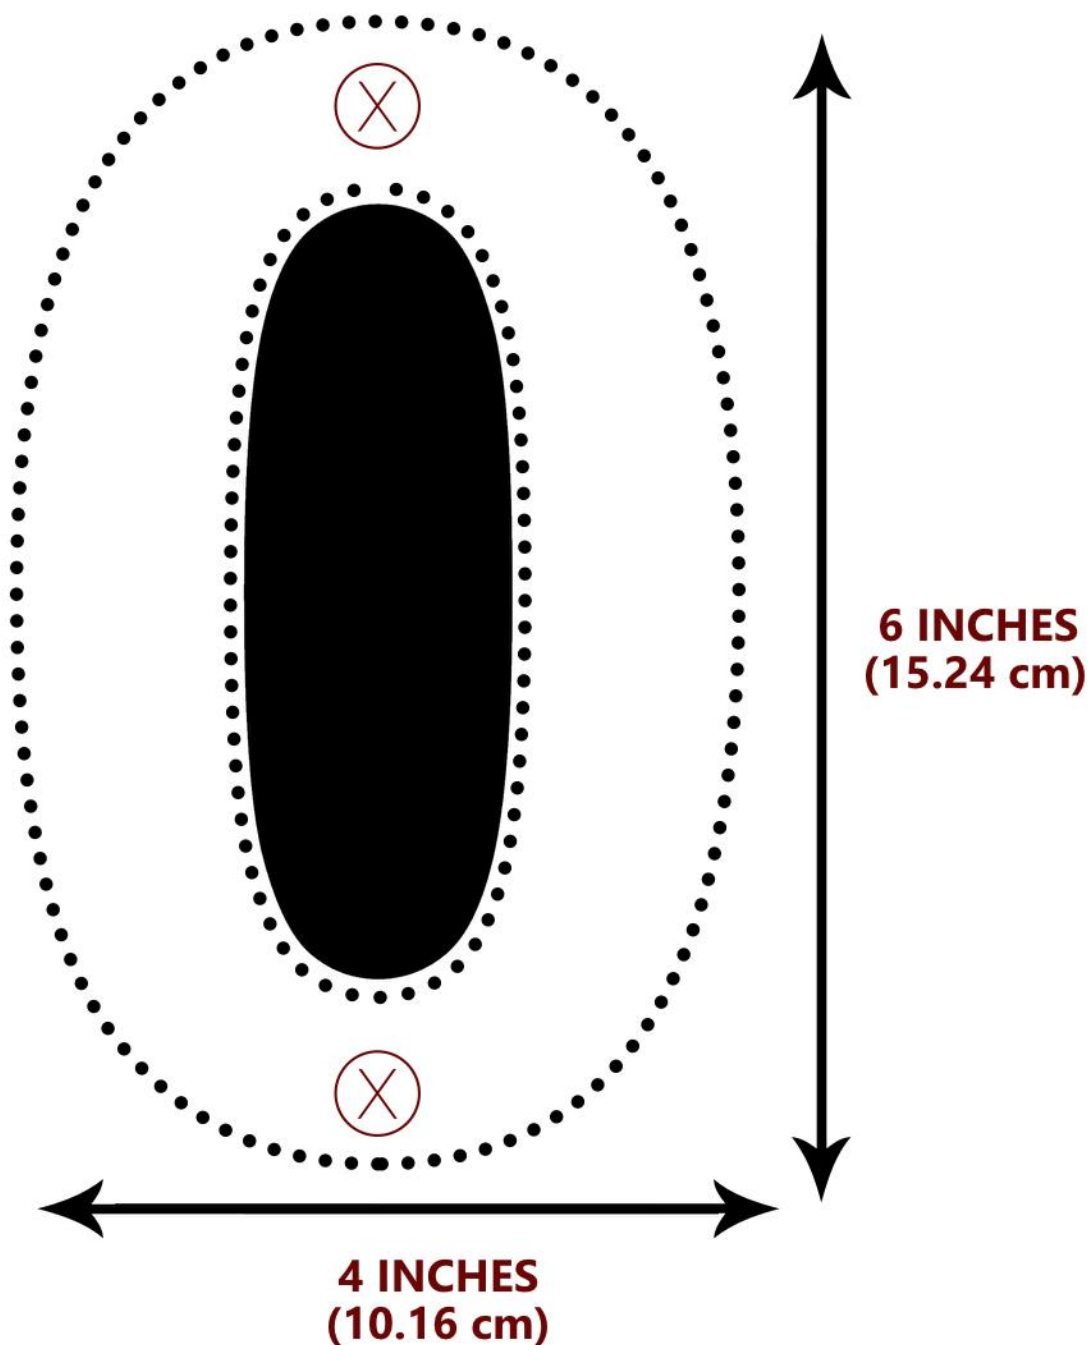

QT

Home Decor

Six Inch
Number
Zero
(0)

IMPORTANT:

MOUNTING ⊗ IS JUST FOR REFERENCE. To print the correct number/letter template, print the image using "US Letter (8.5 x 11 in)" paper size and look for an option "Scale" set it to 100% and click the "Print" button to create your output.