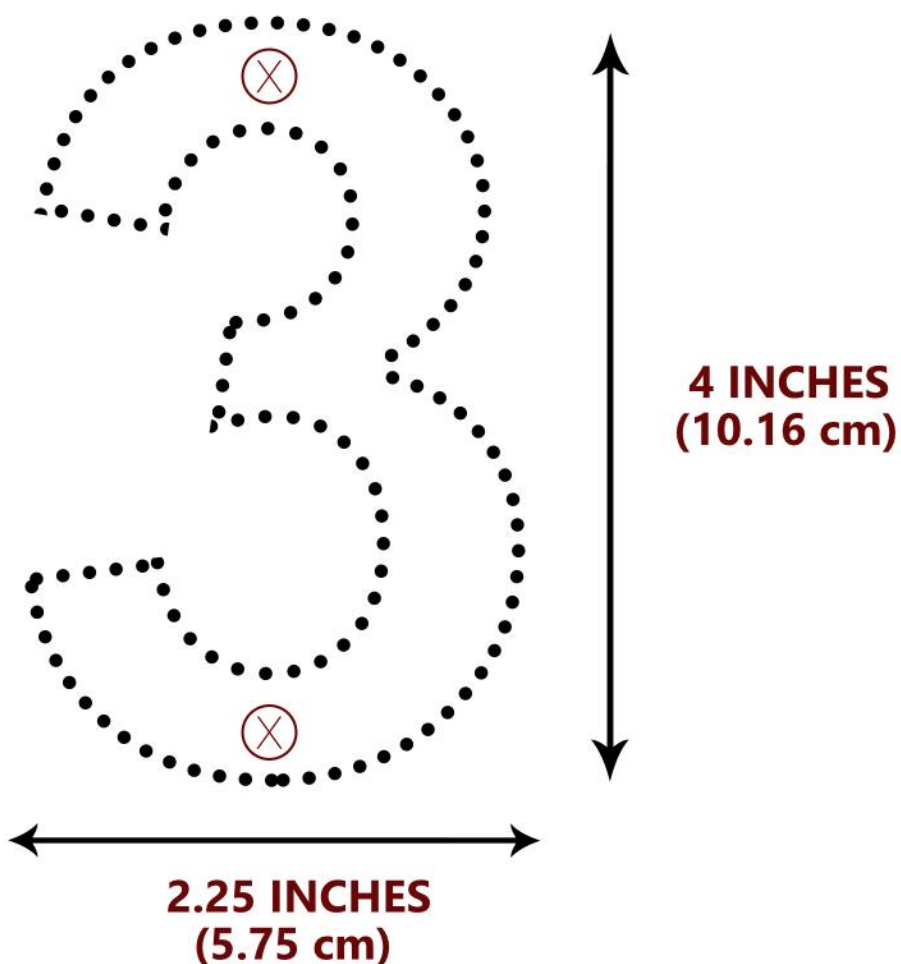

QT

Home Decor

Four Inch Number Three (3)

IMPORTANT:

MOUNTING ⊗ IS JUST FOR REFERENCE. To print the correct number/letter template, print the image using "US Letter (8.5 x 11 in)" paper size and look for an option "Scale" set it to 100% and click the "Print" button to create your output.