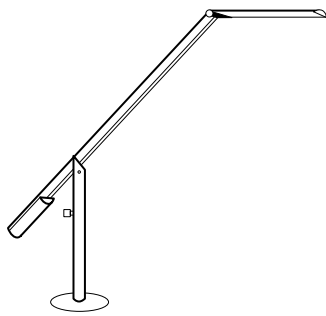

FEATURES

- Reduces strain and pressure on feet and legs
- Ergonomist-recommended
- Removable
- One year warranty

MATERIALS

Closed cell soft polyurethane foam

SHIPPING DETAILS

Ships fully assembled. Box is L 30" x W 30" x H 1", weight is 6 lbs.

COMPATIBLE WITH

- Focal Upright Locus Seat
- Complement to any standing desk

LED WORKLIGHT

Dimensions
Weight

L 32" x W 1.25" x H 7.5-29"
6 lbs.

The LED Task Light by Koncept is best-in-class, incorporating style, elegance, and environmentally friendly features. The lamp has a streamlined counterweight design for feather-light adjustability. One finger is all you need to adjust the floating arm's position, and the tilting head stays positioned when the arm is raised or lowered. Never has it been this easy to properly light your workspace.