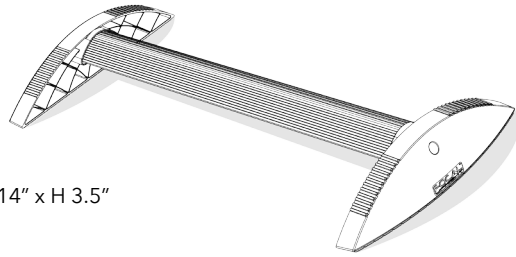

Keep reading to explore all of our accessories.

STABILIZING FOOT REST

Dimensions
Weight

L 26" x W 14" x H 3.5"
3 lbs.

The Stabilizing Foot Rest engages the large leg muscles for enhanced support and caloric burn, takes pressure off your foot bones, provides much-needed ankle support, and promotes circulation in your lower body. Additionally, the Stabilizing Foot Rest encourages you to vary postures while you work.

COMPATIBLE WITH

- Focal Upright Locus Seat
- Complement to any standing desk

LED WORKLIGHT

Dimensions
Weight

L 32" x W 1.25" x H 7.5-29"
6 lbs.

The LED Task Light by Koncept is best-in-class, incorporating style, elegance, and environmentally friendly features. The lamp has a streamlined counterweight design for feather-light adjustability. One finger is all you need to adjust the floating arm's position, and the tilting head stays positioned when the arm is raised or lowered. Never has it been this easy to properly light your workspace.