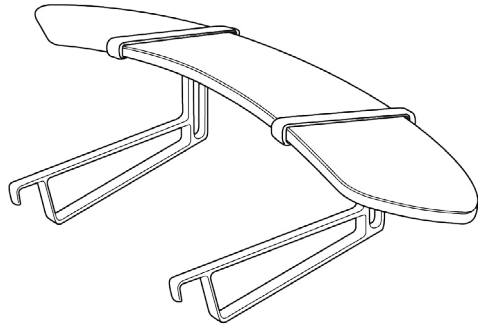

FEATURES

- Engineered to prevent desks loaded with extra weight from tipping forward
- Sleek, L-shape design works seamlessly with any Focal desk, easily attaching to the base of the lower K-Leg
- Recommended for users loading their desk with more than 45 lbs. weight

SHIPPING DETAILS

Ships fully assembled. Box is L 12.75" x W 9.5" x H 2.25", weight is 3.75 lbs.

MATERIALS

Cold rolled steel

COMPATIBLE WITH

- Locus Desk (all sizes)
- Sphere Desk

STAY FLAT SHELF

The Stay Flat Shelf provides a level surface, even when the desk is at full tilt. It keeps your water bottle, papers, and knickknacks in place. The shelf is made of furniture grade plywood and is attached with cast aluminum and silver powder-coated brackets.

Available for all sizes of Locus Desk and the Sphere Desk.

LOCUS 4

LOCUS 5/6

SPHERE

Dimensions	L 48" x W 10" x H 0.75"	L 56" x W 10" x H 0.75"	L 58" x W 10" x H 0.75"
Weight	20 lbs.	22 lbs.	22 lbs.
Compatibility	Locus 4 Desk	Locus 5 or Locus 6 Desk	Sphere Desk