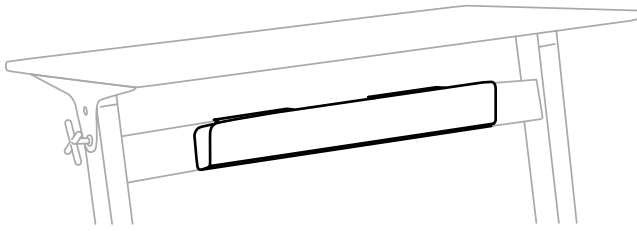

IMAC BRACKET

Dimensions
Weight

L 7.75" x W 9" x H 1"
2.5 lbs.

The iMac Bracket keeps your monitor in place simply and securely. The powder-coated bent steel device can be placed directly onto the Locus or Sphere Desk or attached to the Stay Flat Shelf and works with iMac computers, Thunderbolt and Cinema displays.

FEATURES

- Simply secures monitor in place
- Slides on to top edge of Locus Desk or back edge of Stay Flat Shelf
- Designed in Rhode Island

MATERIALS

Powder-coated bent steel

SHIPPING DETAILS

Ships fully assembled.

Box is L 10" x W 8" x H 2", weight is 3 lbs.

COMPATIBLE WITH

- Stay Flat Shelf or Locus Desk top
- Suitable for iMac computers, Thunderbolt and Cinema displays

CABLE MANAGEMENT TRAY

Dimensions
Weight

L 4" x W 6" x H 27"
5 lbs.