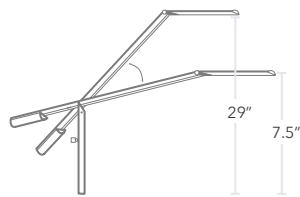

FEATURES

- Reduces strain and pressure on feet and legs
- Ergonomist-recommended
- Removable
- One year warranty

MATERIALS

Closed cell soft polyurethane foam

SHIPPING DETAILS

Ships fully assembled. Box is L 30" x W 30" x H 1", weight is 6 lbs.

COMPATIBLE WITH

- Focal Upright Locus Seat
- Complement to any standing desk

LED WORKLIGHT

Dimensions
Weight

L 32" x W 1.25" x H 7.5-29"
6 lbs.

The LED Task Light by Koncept is best-in-class, incorporating style, elegance, and environmentally friendly features. The lamp has a streamlined counterweight design for feather-light adjustability. One finger is all you need to adjust the floating arm's position, and the tilting head stays positioned when the arm is raised or lowered. Never has it been this easy to properly light your workspace.