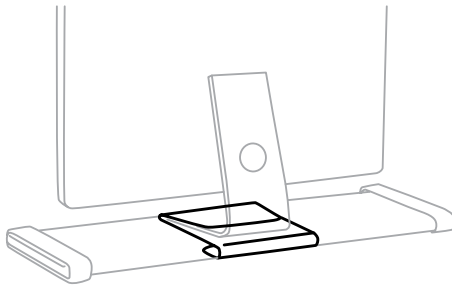

Extruded and anodized aluminum, cast aluminum and nylon, and 28 warm LEDs

SHIPPING DETAILS

Some assembly required. Box is L 26" x W 14" x H 3", weight is 6 lbs.

COMPATIBLE WITH

- Focal Upright Locus Desk or Sphere Desk

IMAC BRACKET

Dimensions
Weight

L 7.75" x W 9" x H 1"
2.5 lbs.

The iMac Bracket keeps your monitor in place simply and securely. The powder-coated bent steel device can be placed directly onto the Locus or Sphere Desk or attached to the Stay Flat Shelf and works with iMac computers, Thunderbolt and Cinema displays.

FEATURES

- Simply secures monitor in place
- Slides on to top edge of Locus Desk or back edge of Stay Flat Shelf
- Designed in Rhode Island

MATERIALS

Powder-coated bent steel

SHIPPING DETAILS

Ships fully assembled.