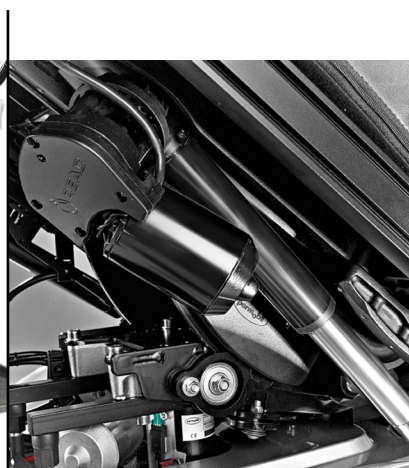

¹ Actual driving range will vary based on driving and battery conditions.

² Refer to Owner Manual for safe driving practices

TOUGH ENOUGH

INTRODUCING THE NEW M300 CORPUS® HD, a heavy duty power wheelchair designed specifically for users up to 450 lbs. The HD has extremely sturdy arm and legrests as well as wider footplates for additional room, and it features the world-renowned Corpus seating system for the ultimate in comfort with an unmatched power tilt range of 0-45° and an unprecedented recline of 85-150°. The M300 base is highly maneuverable and has been both extended and widened for the HD model, while the suspension has been strengthened for an overall more stable platform. The ultra-strong actuators allow users to safely elevate their feet above their hearts, while the durable mesh-style upholstery helps keep moisture away from the body. With the legendary power and toughness of Permobil, the M300 Corpus HD is **BUILT TO WITHSTAND THE RIGORS OF ANY HEAVY DUTY LIFESTYLE.**

www.permobil.com

Power tilt, recline and elevating legrests allow users' feet to be positioned above the heart.

EVERYTHING YOU'VE COME TO EXPECT FROM THE CORPUS® SEATING SYSTEM. ONLY STRONGER.

0-45° Power Tilt
85-150° Power Recline
Power Elevating Legrests

Adjustable legrests

Extremely durable, sturdy legrests

Adjustable footplates

Oversized, independently adjustable footplates

Strong actuators

Incredibly strong actuators for seat functions

Suspension

Independently adjustable suspension for a smooth ride under any condition