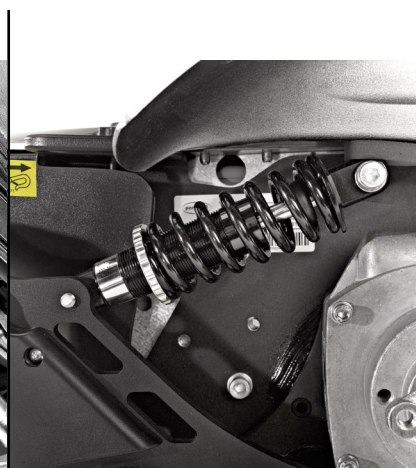

¹ Actual driving range will vary based on driving and battery conditions.

² Refer to Owner Manual for safe driving practices

TOUGH ENOUGH

INTRODUCING THE NEW M300 CORPUS® HD, a heavy duty power wheelchair designed specifically for users up to 450 lbs. The HD has extremely sturdy arm and legrests as well as wider footplates for additional room, and it features the world-renowned Corpus seating system for the ultimate in comfort with an unmatched power tilt range of 0-45° and an unprecedented recline of 85-150°. The M300 base is highly maneuverable and has been both extended and widened for the HD model, while the suspension has been strengthened for an overall more stable platform. The ultra-strong actuators allow users to safely elevate their feet above their hearts, while the durable mesh-style upholstery helps keep moisture away from the body. With the legendary power and toughness of Permobil, the M300 Corpus HD is **BUILT TO WITHSTAND THE RIGORS OF ANY HEAVY DUTY LIFESTYLE.**

www.permobil.com

Power tilt, recline and elevating legrests allow users' feet to be positioned above the heart.

EVERYTHING YOU'VE COME TO EXPECT FROM THE CORPUS® SEATING SYSTEM. ONLY STRONGER.

0-45° Power Tilt
85-150° Power Recline
Power Elevating Legrests

Adjustable legrests

Extremely durable, sturdy legrests

Adjustable footplates

Oversized, independently adjustable footplates

Strong actuators

Incredibly strong actuators for seat functions

Suspension

Independently adjustable suspension for a smooth ride under any condition