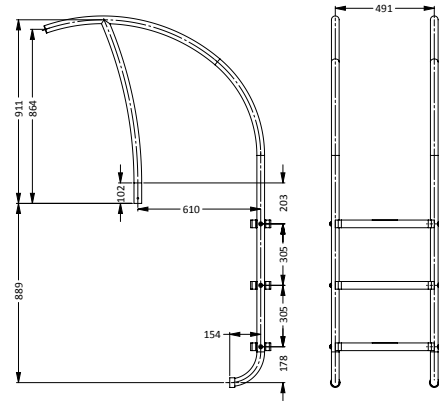

- 50mm OD Tubing
- 316L Marine Grade Stainless Steel
- 1.6mm wall thickness

MERIDIAN HAND RAIL

PART #	DESCRIPTION
MER-1001S-MG	Standard (single)

MERIDIAN STAIR RAIL

PART #	DESCRIPTION
MER-1002-MG	Standard (single)

MERIDIAN THREE-STEP LADDER

PART #	DESCRIPTION
MER-1003-MG	Standard Three-Step Ladder

MERIDIAN DECK MOUNTED STAIR RAIL

PART #	DESCRIPTION
MER-1004-MG	Standard (single)

ARTISAN HAND RAIL

PART #	DESCRIPTION
ART-I001S-MG	Standard (single)
ART-I001S-MGF	Flanged (single)

ARTISAN STAIR RAIL

PART #	DESCRIPTION
ART-I002-MG	Standard (single)

ARTISAN THREE-STEP LADDER

PART #	DESCRIPTION
ART-I003-MG	Standard Three-Step Ladder

ARTISAN DECK MOUNTED STAIR RAIL

PART #	DESCRIPTION
ART-I004-MG	Standard Stair Rail (single)
ART-I004-MGF	Flanged (single)