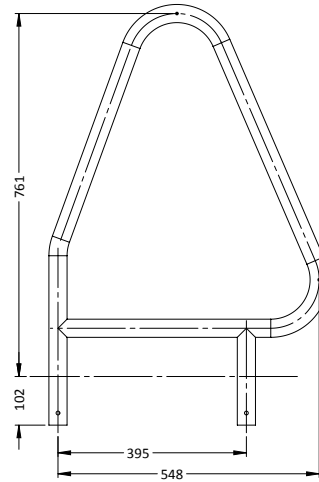

SAFETY RAILS

SAFETY RAILS	
PART #	DESCRIPTION
SSR-300	300mm - Flanged
SSR-450	450mm - Flanged
SSR-600	600mm - Flanged
SSR-750	750mm - Flanged
SSR-900	900mm - Flanged
SSR-1200	1200mm - Flanged
SSR-1500	1500mm - Flanged
SSR-2000	2000mm - Flanged
SSR-3000	3000mm - Flanged

WALL HAND RAILS	
PART #	DESCRIPTION
SR-WS-1000	1000mm Standard (single)
SR-WF-1000	1000mm Flanged (single)
SR-WS-1200	1200mm Standard (single)
SR-WF-1200	1200mm Flanged (single)
SR-WS-1500	1500mm Standard (single)
SR-WF-1500	1500mm Flanged (single)

SR-WS-1000
SR-WF-1000

SR-WS-1200
SR-WF-1200

SR-WS-1500
SR-WF-1500

COMMERCIAL RAILS

TRIANGLE GRAB RAIL

PART #	DESCRIPTION
SR-6S	Standard (pair)
SR-6F	Flanged (pair)

DUAL HEIGHT FIGURE 4 GRAB RAIL

PART #	DESCRIPTION
SR-7S	Standard
SR-7F	Flanged