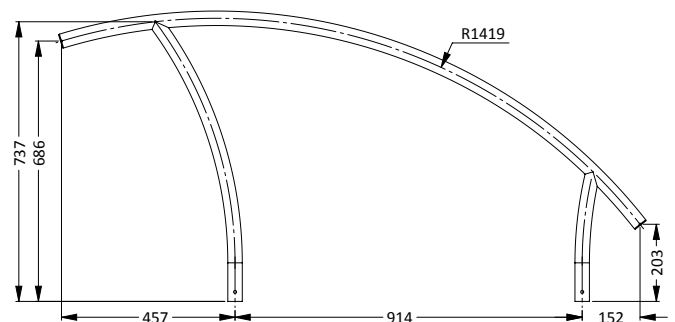

ARTISAN DECK MOUNTED HAND RAIL

PART #	DESCRIPTION
ART-I005-MG	Standard (single)