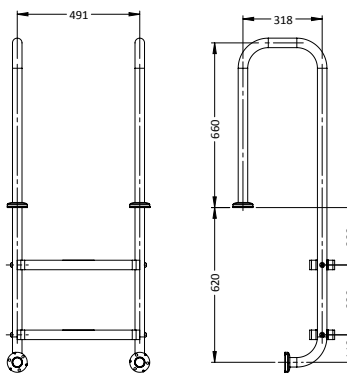

STAIR RAIL

PART #	DESCRIPTION
SR-SS-1200	1200mm Standard (single)
SR-SF-1200	1200mm Flanged (single)

STAIR RAIL

PART #	DESCRIPTION
SR-SS-1500	1500mm Standard (single)
SR-SF-1500	1500mm Flanged (single)

RESIDENTIAL LADDERS

TWO-STEP LADDER

PART #	DESCRIPTION
SL-SS-2	Standard
SL-SFT-2	Flanged Top
SL-SF-2	Flanged Top & Bottom

THREE-STEP LADDER

PART #	DESCRIPTION
SL-SS-3	Standard
SL-SFT-3	Flanged Top
SL-SF-3	Flanged Top & Bottom

FOUR-STEP LADDER

PART #	DESCRIPTION
SL-SS-4	Standard
SL-SFT-4	Flanged Top
SL-SF-4	Flanged Top & Bottom

NARROW TWO-STEP LADDER

PART #	DESCRIPTION
SL-US-2	Standard
SL-UFT-2	Flanged Top
SL-UF-2	Flanged Top & Bottom