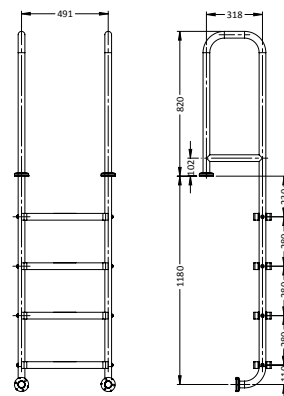

GUTTER TWO-STEP LADDER

PART #	DESCRIPTION
SR-WS-2	Standard
SR-WFT-2	Flanged Top
SR-WF-2	Flanged Top & Bottom

GUTTER THREE-STEP LADDER

PART #	DESCRIPTION
SR-WS-3	Standard
SR-WFT-3	Flanged Top
SR-WF-3	Flanged Top & Bottom

COMMERCIAL LADDERS

GUTTER FOUR-STEP LADDER	
PART #	DESCRIPTION
SR-WS-4	Standard
SR-WFT-4	Flanged Top
SR-WF-4	Flanged Top & Bottom

BRACED NARROW TWO-STEP LADDER	
PART #	DESCRIPTION
SR-BS-2	Standard
SR-BFT-2	Flanged Top
SR-BF-2	Flanged Top & Bottom

BRACED NARROW THREE-STEP LADDER	
PART #	DESCRIPTION
SR-BS-3	Standard
SR-BFT-3	Flanged Top
SR-BF-3	Flanged Top & Bottom

BRACED NARROW FOUR-STEP LADDER	
PART #	DESCRIPTION
SR-BS-4	Standard
SR-BFT-4	Flanged Top
SR-BF-4	Flanged Top & Bottom