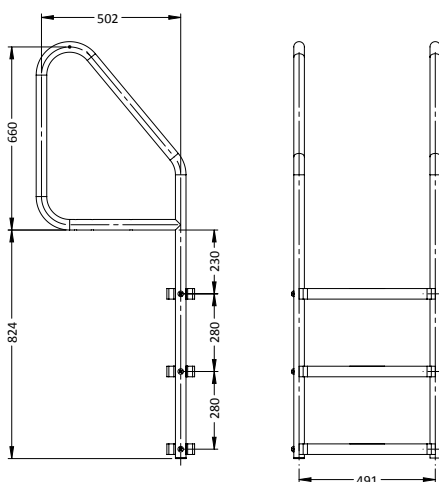

DECK MOUNTED LADDERS

PART #	DESCRIPTION
SL-PF-2	Two-Step Ladder - Standard
SL-PF-3	Three-Step Ladder - Standard
SL-PF-4	Four-Step Ladder - Standard