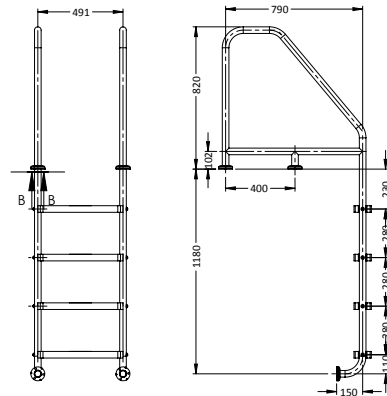

COMMERCIAL LADDERS

GUTTER FOUR-STEP LADDER	
PART #	DESCRIPTION
SR-WS-4	Standard
SR-WFT-4	Flanged Top
SR-WF-4	Flanged Top & Bottom