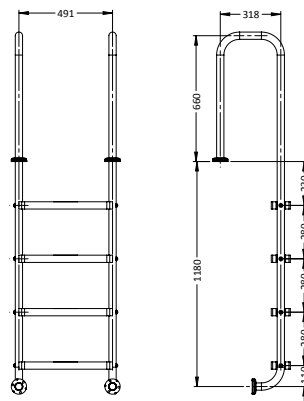

FOUR-STEP LADDER

PART #	DESCRIPTION
SL-SS-4	Standard
SL-SFT-4	Flanged Top
SL-SF-4	Flanged Top & Bottom

NARROW TWO-STEP LADDER

PART #	DESCRIPTION
SL-US-2	Standard
SL-UFT-2	Flanged Top
SL-UF-2	Flanged Top & Bottom

NARROW THREE-STEP LADDER

PART #	DESCRIPTION
SL-US-3	Standard
SL-UFT-3	Flanged Top
SL-UF-3	Flanged Top & Bottom

RESIDENTIAL LADDERS

NARROW FOUR-STEP LADDER

PART #	DESCRIPTION
SL-US-4	Standard
SL-UFT-4	Flanged Top
SL-UF-4	Flanged Top & Bottom