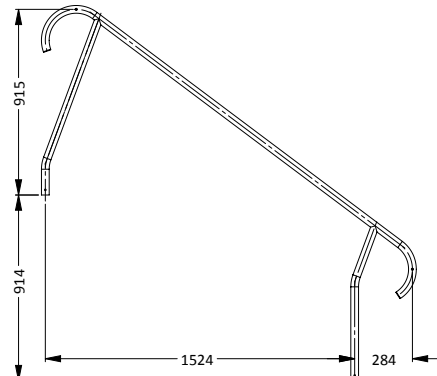

- 50mm OD Tubing
- 316L Marine Grade Stainless Steel
- 1.6mm wall thickness

MERIDIAN HAND RAIL

PART #	DESCRIPTION
MER-1001S-MG	Standard (single)

MERIDIAN STAIR RAIL

PART #	DESCRIPTION
MER-1002-MG	Standard (single)