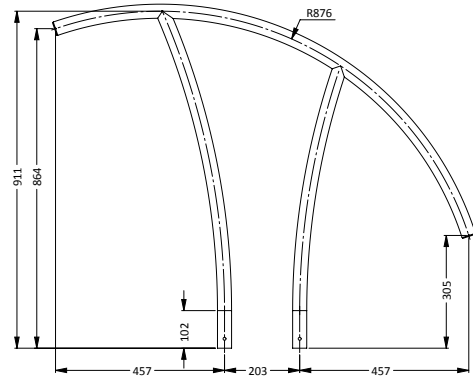

MERIDIAN THREE-STEP LADDER

PART #	DESCRIPTION
MER-1003-MG	Standard Three-Step Ladder

MERIDIAN DECK MOUNTED STAIR RAIL

PART #	DESCRIPTION
MER-1004-MG	Standard (single)

ARTISAN HAND RAIL

PART #	DESCRIPTION
ART-I001S-MG	Standard (single)
ART-I001S-MGF	Flanged (single)

ARTISAN STAIR RAIL

PART #	DESCRIPTION
ART-I002-MG	Standard (single)

ARTISAN THREE-STEP LADDER

PART #	DESCRIPTION
ART-I003-MG	Standard Three-Step Ladder

ARTISAN DECK MOUNTED STAIR RAIL

PART #	DESCRIPTION
ART-I004-MG	Standard Stair Rail (single)
ART-I004-MGF	Flanged (single)