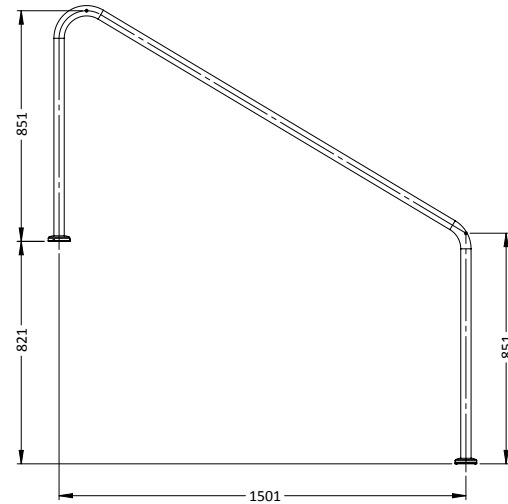

PART #	DESCRIPTION
SR-IS	Standard (pair)
SR-ISS	Standard (single)
SR-IF	Flanged (pair)
SR-IFS	Flanged (single)

P GRAB RAIL

PART #	DESCRIPTION
SR-2SS	Standard (single)
SR-2FS	Flanged (single)

NARROW FIGURE 4 GRAB RAIL

PART #	DESCRIPTION
SR-4SS	Standard (single)
SR-4FS	Flanged (single)

NARROW SPACED FIGURE 4 GRAB RAIL

PART #	DESCRIPTION
SR-5S	Standard (single)
SR-5F	Flanged (single)

RESIDENTIAL RAILS

STAIR RAIL

PART #	DESCRIPTION
SR-SS-1000	1000mm Standard (single)
SR-SF-1000	1000mm Flanged (single)

STAIR RAIL

PART #	DESCRIPTION
SR-SS-1200	1200mm Standard (single)
SR-SF-1200	1200mm Flanged (single)

STAIR RAIL

PART #	DESCRIPTION
SR-SS-1500	1500mm Standard (single)
SR-SF-1500	1500mm Flanged (single)

RESIDENTIAL LADDERS