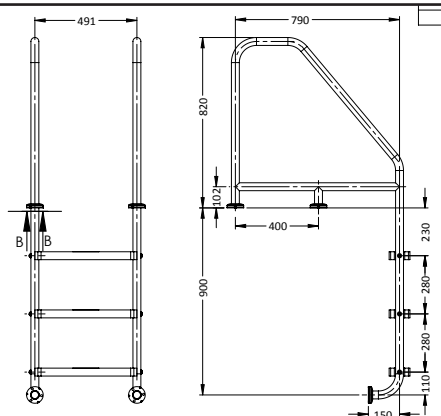

COMMERCIAL THREE-STEP LADDER

PART #	DESCRIPTION
SR-CS-3	Standard
SR-CFT-3	Flanged Top
SR-CF-3	Flanged Top & Bottom

COMMERCIAL FOUR-STEP LADDER

PART #	DESCRIPTION
SR-CS-4	Standard
SR-CFT-4	Flanged Top
SR-CF-4	Flanged Top & Bottom

GUTTER TWO-STEP LADDER

PART #	DESCRIPTION
SR-WS-2	Standard
SR-WFT-2	Flanged Top
SR-WF-2	Flanged Top & Bottom

GUTTER THREE-STEP LADDER

PART #	DESCRIPTION
SR-WS-3	Standard
SR-WFT-3	Flanged Top
SR-WF-3	Flanged Top & Bottom