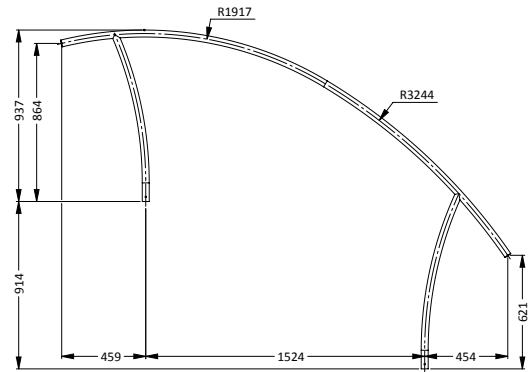

ARTISAN STAIR RAIL

PART #	DESCRIPTION
ART-I002-MG	Standard (single)