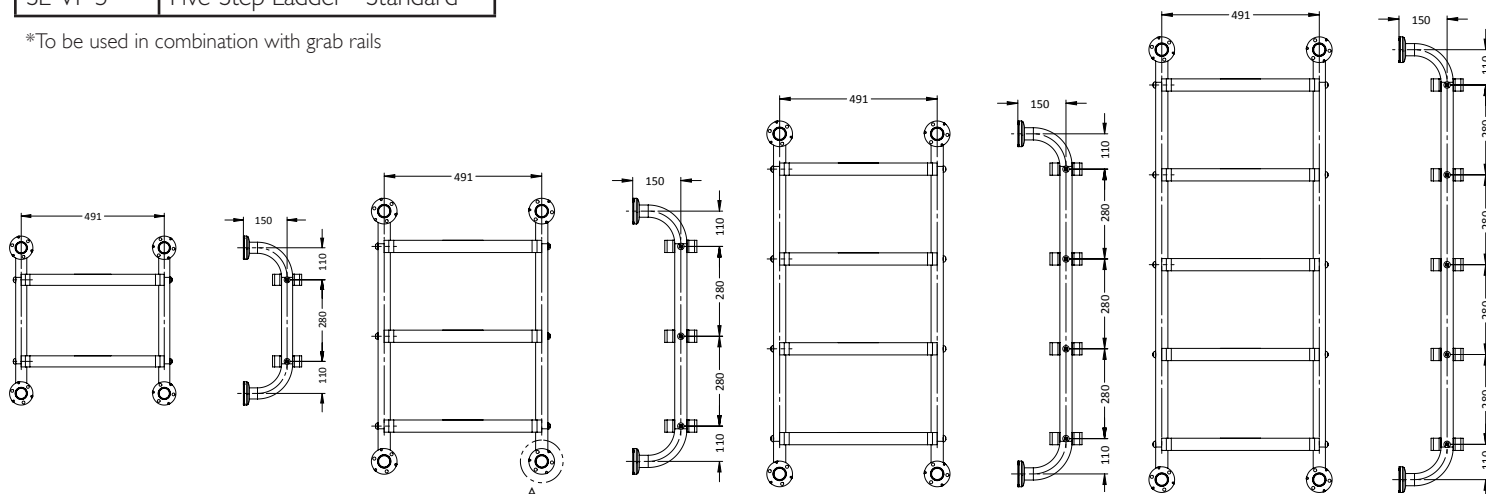

POOL COVER LADDERS

PART #	DESCRIPTION
SL-VF-2*	Two-Step Ladder - Standard
SL-VF-3*	Three-Step Ladder - Standard
SL-VF-4*	Four-Step Ladder - Standard
SL-VF-5*	Five-Step Ladder - Standard

*To be used in combination with grab rails