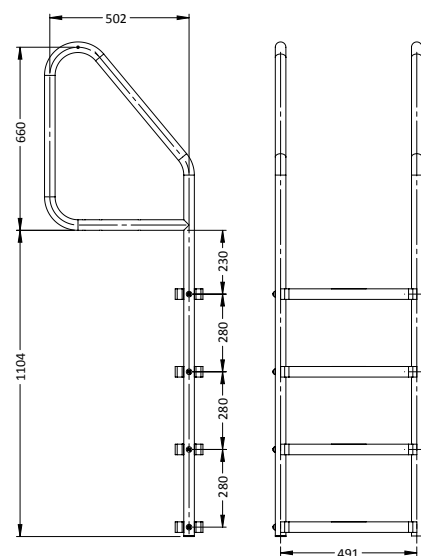

DECK MOUNTED LADDERS

PART #	DESCRIPTION
SL-PF-2	Two-Step Ladder - Standard
SL-PF-3	Three-Step Ladder - Standard
SL-PF-4	Four-Step Ladder - Standard