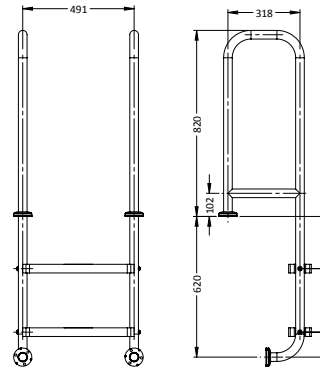

BRACED NARROW TWO-STEP LADDER	
PART #	DESCRIPTION
SR-BS-2	Standard
SR-BFT-2	Flanged Top
SR-BF-2	Flanged Top & Bottom