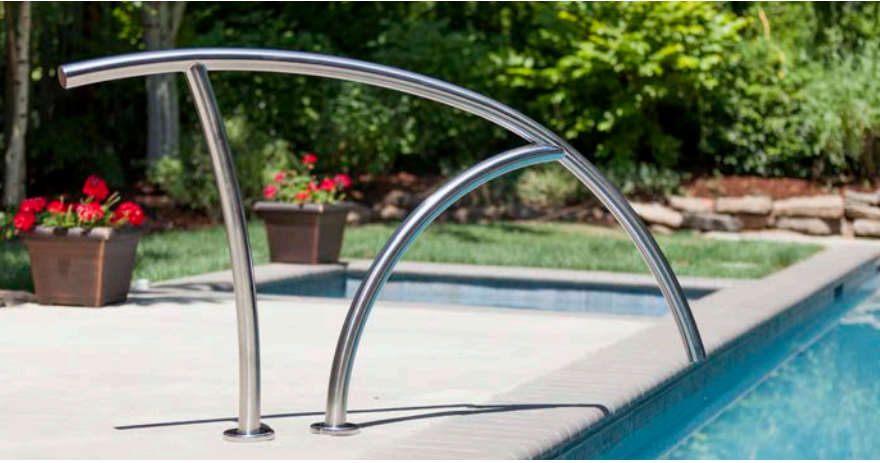

Due to printing technology, actual colors may vary.

WetTraction® Increased traction when wet. No more slippery rails.

DESIGNER RAILS

Artisan and Meridian Designer Rails and Ladders provide an elegant, custom look for residential and commercial swimming pools.