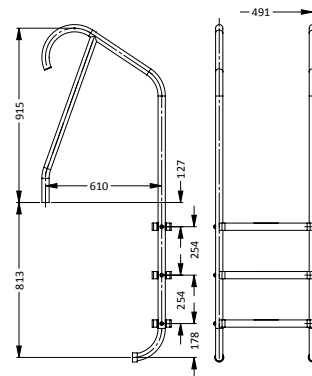

- 50mm OD Tubing
- 316L Marine Grade Stainless Steel
- 1.6mm wall thickness

MERIDIAN HAND RAIL

PART #	DESCRIPTION
MER-1001S-MG	Standard (single)

MERIDIAN STAIR RAIL

PART #	DESCRIPTION
MER-1002-MG	Standard (single)

MERIDIAN THREE-STEP LADDER

PART #	DESCRIPTION
MER-1003-MG	Standard Three-Step Ladder

MERIDIAN DECK MOUNTED STAIR RAIL

PART #	DESCRIPTION
MER-1004-MG	Standard (single)

ARTISAN HAND RAIL

PART #	DESCRIPTION
ART-I001S-MG	Standard (single)
ART-I001S-MGF	Flanged (single)