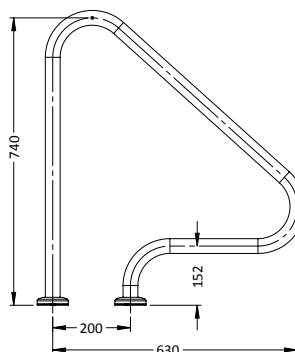

ARTISAN STAIR RAIL

PART #	DESCRIPTION
ART-I002-MG	Standard (single)

ARTISAN THREE-STEP LADDER

PART #	DESCRIPTION
ART-I003-MG	Standard Three-Step Ladder

ARTISAN DECK MOUNTED STAIR RAIL

PART #	DESCRIPTION
ART-I004-MG	Standard Stair Rail (single)
ART-I004-MGF	Flanged (single)

ARTISAN DECK MOUNTED HAND RAIL

PART #	DESCRIPTION
ART-I005-MG	Standard (single)

RESIDENTIAL RAILS

DECK MOUNTED STAIR RAIL

PART #	DESCRIPTION
SR-DS	Standard (single)
SR-DF	Flanged (single)

FIGURE 4 GRAB RAIL

PART #	DESCRIPTION
SR-IS	Standard (pair)
SR-ISS	Standard (single)
SR-IF	Flanged (pair)
SR-IFS	Flanged (single)

P GRAB RAIL

PART #	DESCRIPTION
SR-2SS	Standard (single)
SR-2FS	Flanged (single)

NARROW FIGURE 4 GRAB RAIL