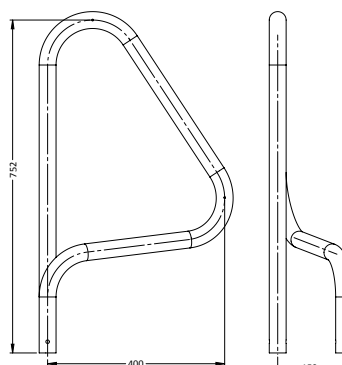

ARTISAN STAIR RAIL

PART #	DESCRIPTION
ART-I002-MG	Standard (single)

ARTISAN THREE-STEP LADDER

PART #	DESCRIPTION
ART-I003-MG	Standard Three-Step Ladder

ARTISAN DECK MOUNTED STAIR RAIL

PART #	DESCRIPTION
ART-I004-MG	Standard Stair Rail (single)
ART-I004-MGF	Flanged (single)

ARTISAN DECK MOUNTED HAND RAIL

PART #	DESCRIPTION
ART-I005-MG	Standard (single)

RESIDENTIAL RAILS

DECK MOUNTED STAIR RAIL

PART #	DESCRIPTION
SR-DS	Standard (single)
SR-DF	Flanged (single)

FIGURE 4 GRAB RAIL

PART #	DESCRIPTION
SR-IS	Standard (pair)
SR-ISS	Standard (single)
SR-IF	Flanged (pair)
SR-IFS	Flanged (single)

P GRAB RAIL

PART #	DESCRIPTION
SR-2SS	Standard (single)
SR-2FS	Flanged (single)

NARROW FIGURE 4 GRAB RAIL

PART #	DESCRIPTION
SR-4SS	Standard (single)
SR-4FS	Flanged (single)

NARROW SPACED FIGURE 4 GRAB RAIL

PART #	DESCRIPTION
SR-5S	Standard (single)
SR-5F	Flanged (single)

RESIDENTIAL RAILS

STAIR RAIL

PART #	DESCRIPTION
SR-SS-1000	1000mm Standard (single)
SR-SF-1000	1000mm Flanged (single)