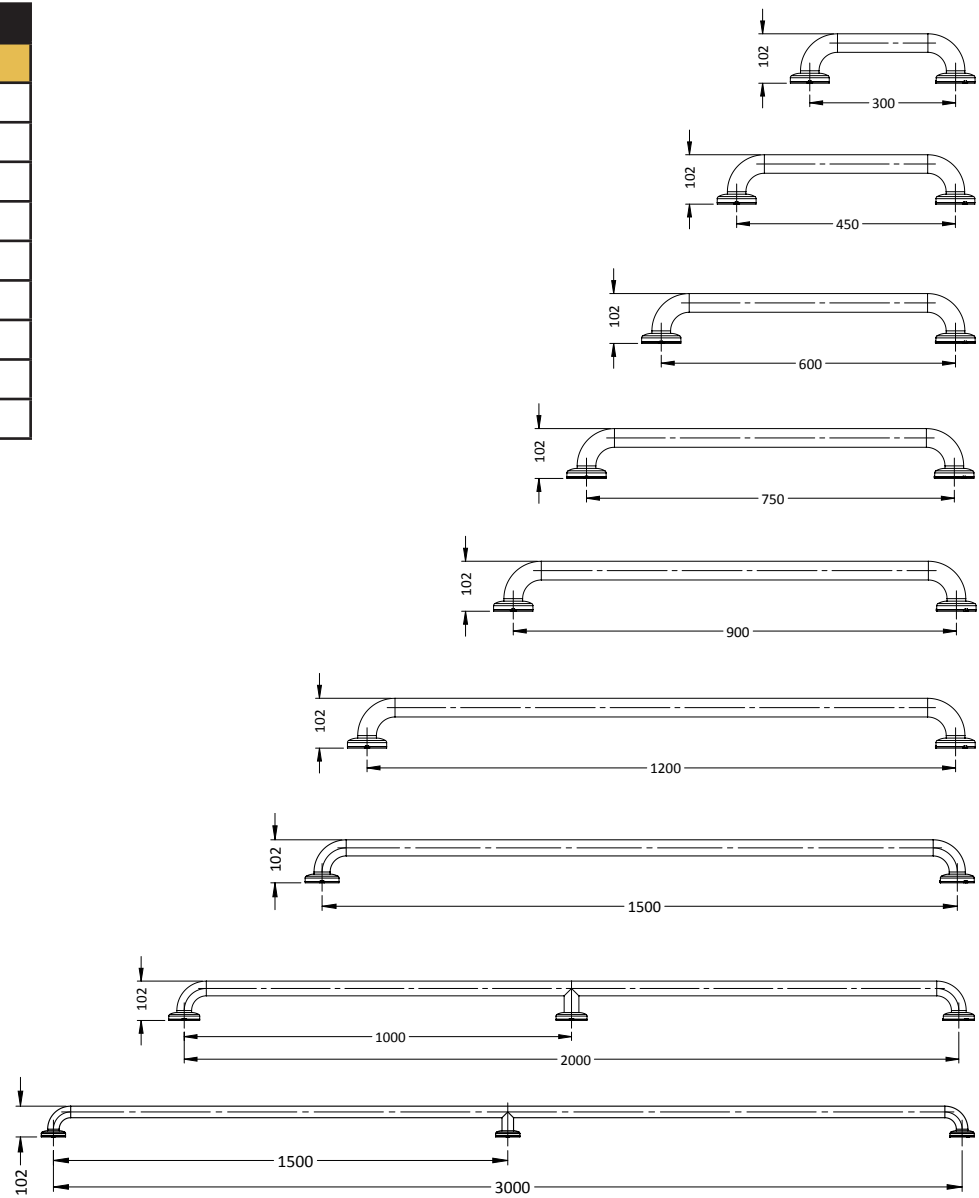

SAFETY RAILS

SAFETY RAILS	
PART #	DESCRIPTION
SSR-300	300mm - Flanged
SSR-450	450mm - Flanged
SSR-600	600mm - Flanged
SSR-750	750mm - Flanged
SSR-900	900mm - Flanged
SSR-1200	1200mm - Flanged
SSR-1500	1500mm - Flanged
SSR-2000	2000mm - Flanged
SSR-3000	3000mm - Flanged