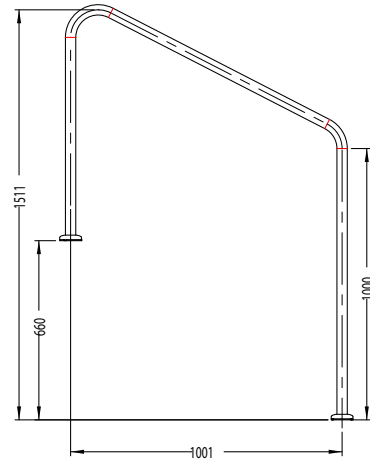

PART #	DESCRIPTION
SR-IS	Standard (pair)
SR-ISS	Standard (single)
SR-IF	Flanged (pair)
SR-IFS	Flanged (single)

P GRAB RAIL

PART #	DESCRIPTION
SR-2SS	Standard (single)
SR-2FS	Flanged (single)

NARROW FIGURE 4 GRAB RAIL

PART #	DESCRIPTION
SR-4SS	Standard (single)
SR-4FS	Flanged (single)

NARROW SPACED FIGURE 4 GRAB RAIL

PART #	DESCRIPTION
SR-5S	Standard (single)
SR-5F	Flanged (single)

RESIDENTIAL RAILS

STAIR RAIL

PART #	DESCRIPTION
SR-SS-1000	1000mm Standard (single)
SR-SF-1000	1000mm Flanged (single)

STAIR RAIL

PART #	DESCRIPTION
SR-SS-1200	1200mm Standard (single)
SR-SF-1200	1200mm Flanged (single)

STAIR RAIL

PART #	DESCRIPTION
SR-SS-1500	1500mm Standard (single)
SR-SF-1500	1500mm Flanged (single)

RESIDENTIAL LADDERS