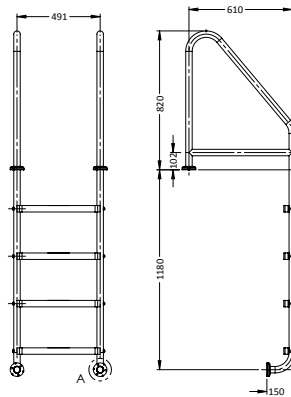

COMMERCIAL FOUR-STEP LADDER

PART #	DESCRIPTION
SR-CS-4	Standard
SR-CFT-4	Flanged Top
SR-CF-4	Flanged Top & Bottom