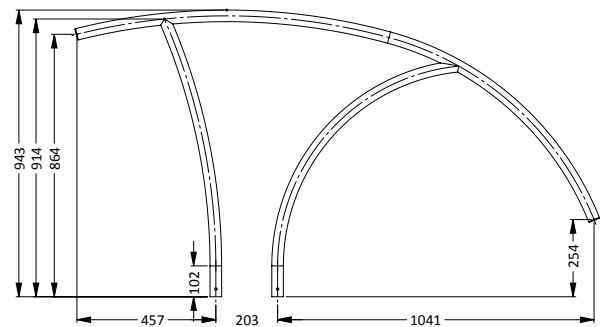

ARTISAN STAIR RAIL

PART #	DESCRIPTION
ART-I002-MG	Standard (single)

ARTISAN THREE-STEP LADDER

PART #	DESCRIPTION
ART-I003-MG	Standard Three-Step Ladder

ARTISAN DECK MOUNTED STAIR RAIL

PART #	DESCRIPTION
ART-I004-MG	Standard Stair Rail (single)
ART-I004-MGF	Flanged (single)

ARTISAN DECK MOUNTED HAND RAIL

PART #	DESCRIPTION
ART-I005-MG	Standard (single)

RESIDENTIAL RAILS

DECK MOUNTED STAIR RAIL

PART #	DESCRIPTION
SR-DS	Standard (single)
SR-DF	Flanged (single)

FIGURE 4 GRAB RAIL