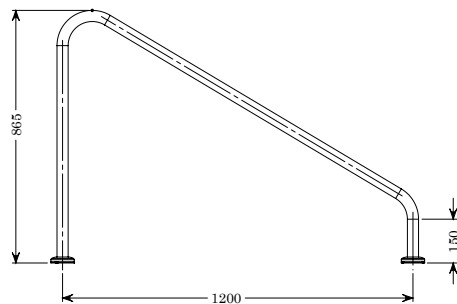

SR-WS-1200
SR-WF-1200