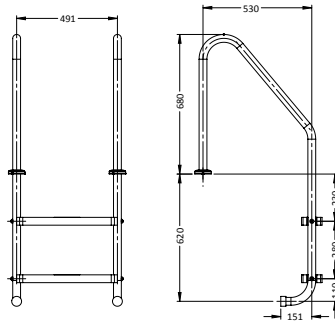

PART #	DESCRIPTION
SR-4SS	Standard (single)
SR-4FS	Flanged (single)

NARROW SPACED FIGURE 4 GRAB RAIL

PART #	DESCRIPTION
SR-5S	Standard (single)
SR-5F	Flanged (single)

RESIDENTIAL RAILS

STAIR RAIL

PART #	DESCRIPTION
SR-SS-1000	1000mm Standard (single)
SR-SF-1000	1000mm Flanged (single)

STAIR RAIL

PART #	DESCRIPTION
SR-SS-1200	1200mm Standard (single)
SR-SF-1200	1200mm Flanged (single)

STAIR RAIL

PART #	DESCRIPTION
SR-SS-1500	1500mm Standard (single)
SR-SF-1500	1500mm Flanged (single)

RESIDENTIAL LADDERS

TWO-STEP LADDER

PART #	DESCRIPTION
SL-SS-2	Standard
SL-SFT-2	Flanged Top
SL-SF-2	Flanged Top & Bottom

THREE-STEP LADDER

PART #	DESCRIPTION
SL-SS-3	Standard
SL-SFT-3	Flanged Top
SL-SF-3	Flanged Top & Bottom