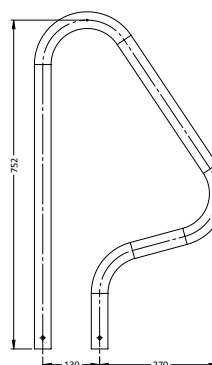

ARTISAN DECK MOUNTED HAND RAIL

PART #	DESCRIPTION
ART-I005-MG	Standard (single)

RESIDENTIAL RAILS

DECK MOUNTED STAIR RAIL

PART #	DESCRIPTION
SR-DS	Standard (single)
SR-DF	Flanged (single)

FIGURE 4 GRAB RAIL

PART #	DESCRIPTION
SR-IS	Standard (pair)
SR-ISS	Standard (single)
SR-IF	Flanged (pair)
SR-IFS	Flanged (single)

P GRAB RAIL

PART #	DESCRIPTION
SR-2SS	Standard (single)
SR-2FS	Flanged (single)

NARROW FIGURE 4 GRAB RAIL

PART #	DESCRIPTION
SR-4SS	Standard (single)
SR-4FS	Flanged (single)

NARROW SPACED FIGURE 4 GRAB RAIL

PART #	DESCRIPTION
SR-5S	Standard (single)
SR-5F	Flanged (single)

RESIDENTIAL RAILS

STAIR RAIL

PART #	DESCRIPTION
SR-SS-1000	1000mm Standard (single)
SR-SF-1000	1000mm Flanged (single)