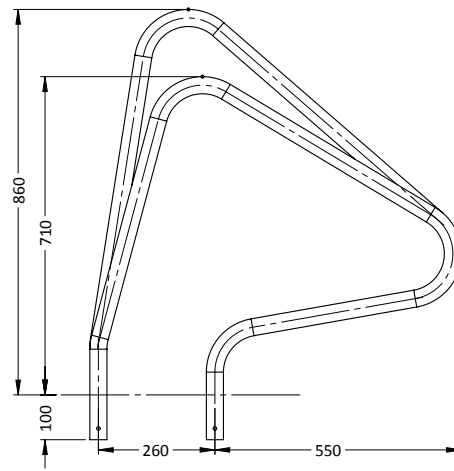

SAFETY RAILS

SAFETY RAILS	
PART #	DESCRIPTION
SSR-300	300mm - Flanged
SSR-450	450mm - Flanged
SSR-600	600mm - Flanged
SSR-750	750mm - Flanged
SSR-900	900mm - Flanged
SSR-1200	1200mm - Flanged
SSR-1500	1500mm - Flanged
SSR-2000	2000mm - Flanged
SSR-3000	3000mm - Flanged

WALL HAND RAILS	
PART #	DESCRIPTION
SR-WS-1000	1000mm Standard (single)
SR-WF-1000	1000mm Flanged (single)
SR-WS-1200	1200mm Standard (single)
SR-WF-1200	1200mm Flanged (single)
SR-WS-1500	1500mm Standard (single)
SR-WF-1500	1500mm Flanged (single)

SR-WS-1000
SR-WF-1000

SR-WS-1200
SR-WF-1200

SR-WS-1500
SR-WF-1500

COMMERCIAL RAILS

TRIANGLE GRAB RAIL

PART #	DESCRIPTION
SR-6S	Standard (pair)
SR-6F	Flanged (pair)

DUAL HEIGHT FIGURE 4 GRAB RAIL

PART #	DESCRIPTION
SR-7S	Standard
SR-7F	Flanged