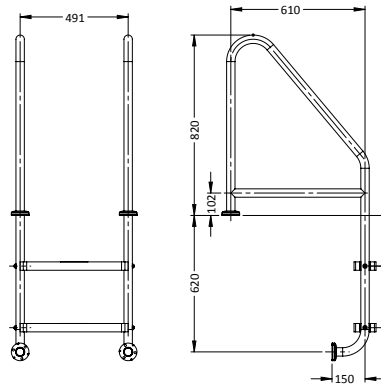

WALL HAND RAILS	
PART #	DESCRIPTION
SR-WS-1000	1000mm Standard (single)
SR-WF-1000	1000mm Flanged (single)
SR-WS-1200	1200mm Standard (single)
SR-WF-1200	1200mm Flanged (single)
SR-WS-1500	1500mm Standard (single)
SR-WF-1500	1500mm Flanged (single)

SR-WS-1000
SR-WF-1000

SR-WS-1200
SR-WF-1200

SR-WS-1500
SR-WF-1500

COMMERCIAL RAILS

TRIANGLE GRAB RAIL

PART #	DESCRIPTION
SR-6S	Standard (pair)
SR-6F	Flanged (pair)

DUAL HEIGHT FIGURE 4 GRAB RAIL

PART #	DESCRIPTION
SR-7S	Standard
SR-7F	Flanged

LONG STURDY STAIR RAIL

PART #	DESCRIPTION
SR-GS	Standard (single)
SR-GF	Flanged (single)

COMMERCIAL LADDERS

COMMERCIAL TWO-STEP LADDER

PART #	DESCRIPTION
SR-CS-2	Standard
SR-CFT-2	Flanged Top
SR-CF-2	Flanged Top & Bottom