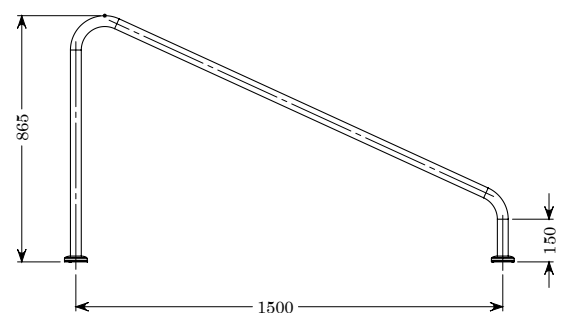

SR-WS-1500
SR-WF-1500