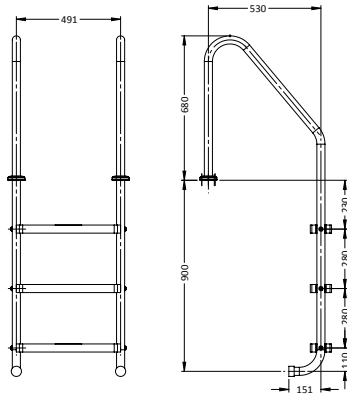

STAIR RAIL

PART #	DESCRIPTION
SR-SS-1200	1200mm Standard (single)
SR-SF-1200	1200mm Flanged (single)

STAIR RAIL

PART #	DESCRIPTION
SR-SS-1500	1500mm Standard (single)
SR-SF-1500	1500mm Flanged (single)

RESIDENTIAL LADDERS

TWO-STEP LADDER

PART #	DESCRIPTION
SL-SS-2	Standard
SL-SFT-2	Flanged Top
SL-SF-2	Flanged Top & Bottom

THREE-STEP LADDER

PART #	DESCRIPTION
SL-SS-3	Standard
SL-SFT-3	Flanged Top
SL-SF-3	Flanged Top & Bottom