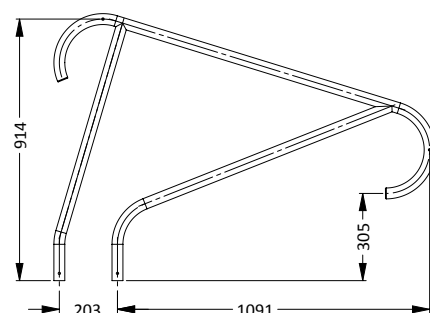

- 50mm OD Tubing
- 316L Marine Grade Stainless Steel
- 1.6mm wall thickness

MERIDIAN HAND RAIL

PART #	DESCRIPTION
MER-1001S-MG	Standard (single)

MERIDIAN STAIR RAIL

PART #	DESCRIPTION
MER-1002-MG	Standard (single)

MERIDIAN THREE-STEP LADDER

PART #	DESCRIPTION
MER-1003-MG	Standard Three-Step Ladder

MERIDIAN DECK MOUNTED STAIR RAIL

PART #	DESCRIPTION
MER-1004-MG	Standard (single)

ARTISAN HAND RAIL

PART #	DESCRIPTION
ART-I001S-MG	Standard (single)
ART-I001S-MGF	Flanged (single)