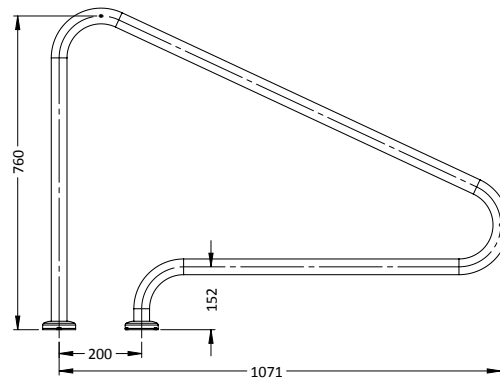

ARTISAN STAIR RAIL

PART #	DESCRIPTION
ART-I002-MG	Standard (single)

ARTISAN THREE-STEP LADDER

PART #	DESCRIPTION
ART-I003-MG	Standard Three-Step Ladder

ARTISAN DECK MOUNTED STAIR RAIL

PART #	DESCRIPTION
ART-I004-MG	Standard Stair Rail (single)
ART-I004-MGF	Flanged (single)

ARTISAN DECK MOUNTED HAND RAIL

PART #	DESCRIPTION
ART-I005-MG	Standard (single)

RESIDENTIAL RAILS

DECK MOUNTED STAIR RAIL

PART #	DESCRIPTION
SR-DS	Standard (single)
SR-DF	Flanged (single)

FIGURE 4 GRAB RAIL

PART #	DESCRIPTION
SR-IS	Standard (pair)
SR-ISS	Standard (single)
SR-IF	Flanged (pair)
SR-IFS	Flanged (single)

P GRAB RAIL

PART #	DESCRIPTION
SR-2SS	Standard (single)
SR-2FS	Flanged (single)

NARROW FIGURE 4 GRAB RAIL