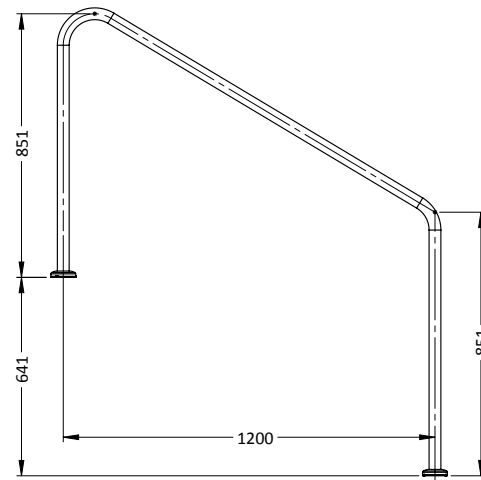

PART #	DESCRIPTION
SR-IS	Standard (pair)
SR-ISS	Standard (single)
SR-IF	Flanged (pair)
SR-IFS	Flanged (single)

P GRAB RAIL

PART #	DESCRIPTION
SR-2SS	Standard (single)
SR-2FS	Flanged (single)

NARROW FIGURE 4 GRAB RAIL

PART #	DESCRIPTION
SR-4SS	Standard (single)
SR-4FS	Flanged (single)

NARROW SPACED FIGURE 4 GRAB RAIL

PART #	DESCRIPTION
SR-5S	Standard (single)
SR-5F	Flanged (single)

RESIDENTIAL RAILS

STAIR RAIL

PART #	DESCRIPTION
SR-SS-1000	1000mm Standard (single)
SR-SF-1000	1000mm Flanged (single)

STAIR RAIL

PART #	DESCRIPTION
SR-SS-1200	1200mm Standard (single)
SR-SF-1200	1200mm Flanged (single)

STAIR RAIL

PART #	DESCRIPTION
SR-SS-1500	1500mm Standard (single)
SR-SF-1500	1500mm Flanged (single)

RESIDENTIAL LADDERS