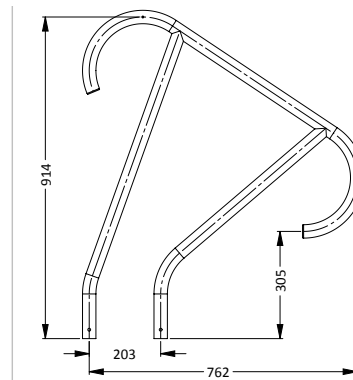

- 50mm OD Tubing
- 316L Marine Grade Stainless Steel
- 1.6mm wall thickness

MERIDIAN HAND RAIL

PART #	DESCRIPTION
MER-1001S-MG	Standard (single)

MERIDIAN STAIR RAIL

PART #	DESCRIPTION
MER-1002-MG	Standard (single)