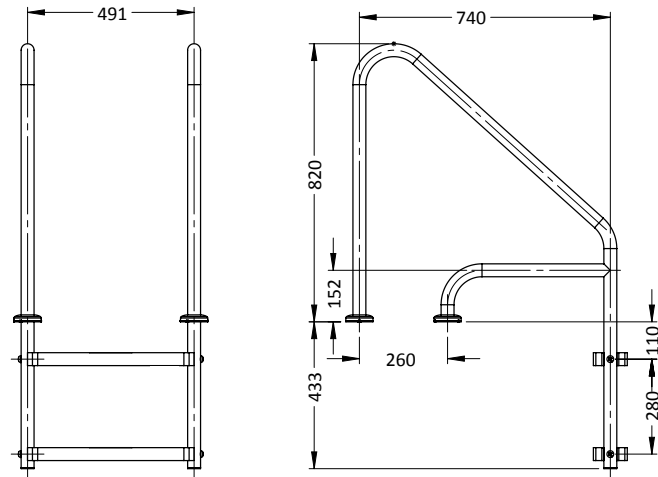

RESIDENTIAL LADDERS

CANTILEVER TWO-STEP LADDER

PART #	DESCRIPTION
SR-RS-2	Standard
SR-RF-2	Flanged