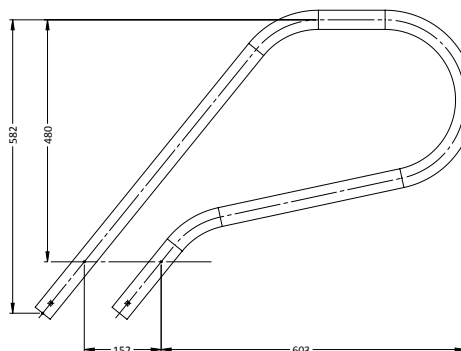

ARTISAN STAIR RAIL

PART #	DESCRIPTION
ART-I002-MG	Standard (single)

ARTISAN THREE-STEP LADDER

PART #	DESCRIPTION
ART-I003-MG	Standard Three-Step Ladder

ARTISAN DECK MOUNTED STAIR RAIL

PART #	DESCRIPTION
ART-I004-MG	Standard Stair Rail (single)
ART-I004-MGF	Flanged (single)

ARTISAN DECK MOUNTED HAND RAIL

PART #	DESCRIPTION
ART-I005-MG	Standard (single)

RESIDENTIAL RAILS

DECK MOUNTED STAIR RAIL

PART #	DESCRIPTION
SR-DS	Standard (single)
SR-DF	Flanged (single)

FIGURE 4 GRAB RAIL

PART #	DESCRIPTION
SR-IS	Standard (pair)
SR-ISS	Standard (single)
SR-IF	Flanged (pair)
SR-IFS	Flanged (single)

P GRAB RAIL

PART #	DESCRIPTION
SR-2SS	Standard (single)
SR-2FS	Flanged (single)

NARROW FIGURE 4 GRAB RAIL