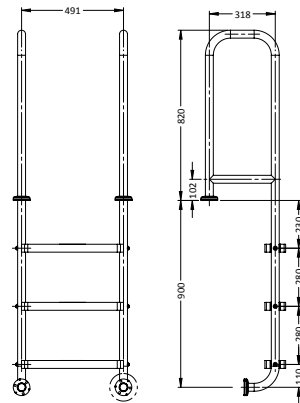

GUTTER TWO-STEP LADDER

PART #	DESCRIPTION
SR-WS-2	Standard
SR-WFT-2	Flanged Top
SR-WF-2	Flanged Top & Bottom

GUTTER THREE-STEP LADDER

PART #	DESCRIPTION
SR-WS-3	Standard
SR-WFT-3	Flanged Top
SR-WF-3	Flanged Top & Bottom

COMMERCIAL LADDERS

GUTTER FOUR-STEP LADDER	
PART #	DESCRIPTION
SR-WS-4	Standard
SR-WFT-4	Flanged Top
SR-WF-4	Flanged Top & Bottom

BRACED NARROW TWO-STEP LADDER	
PART #	DESCRIPTION
SR-BS-2	Standard
SR-BFT-2	Flanged Top
SR-BF-2	Flanged Top & Bottom

BRACED NARROW THREE-STEP LADDER	
PART #	DESCRIPTION
SR-BS-3	Standard
SR-BFT-3	Flanged Top
SR-BF-3	Flanged Top & Bottom

BRACED NARROW FOUR-STEP LADDER	
PART #	DESCRIPTION
SR-BS-4	Standard
SR-BFT-4	Flanged Top
SR-BF-4	Flanged Top & Bottom