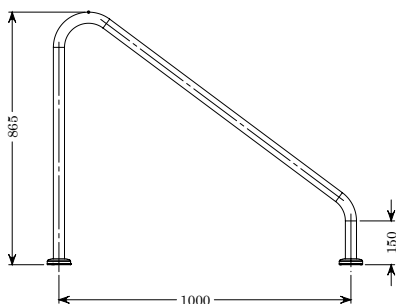

SR-WS-1000
SR-WF-1000