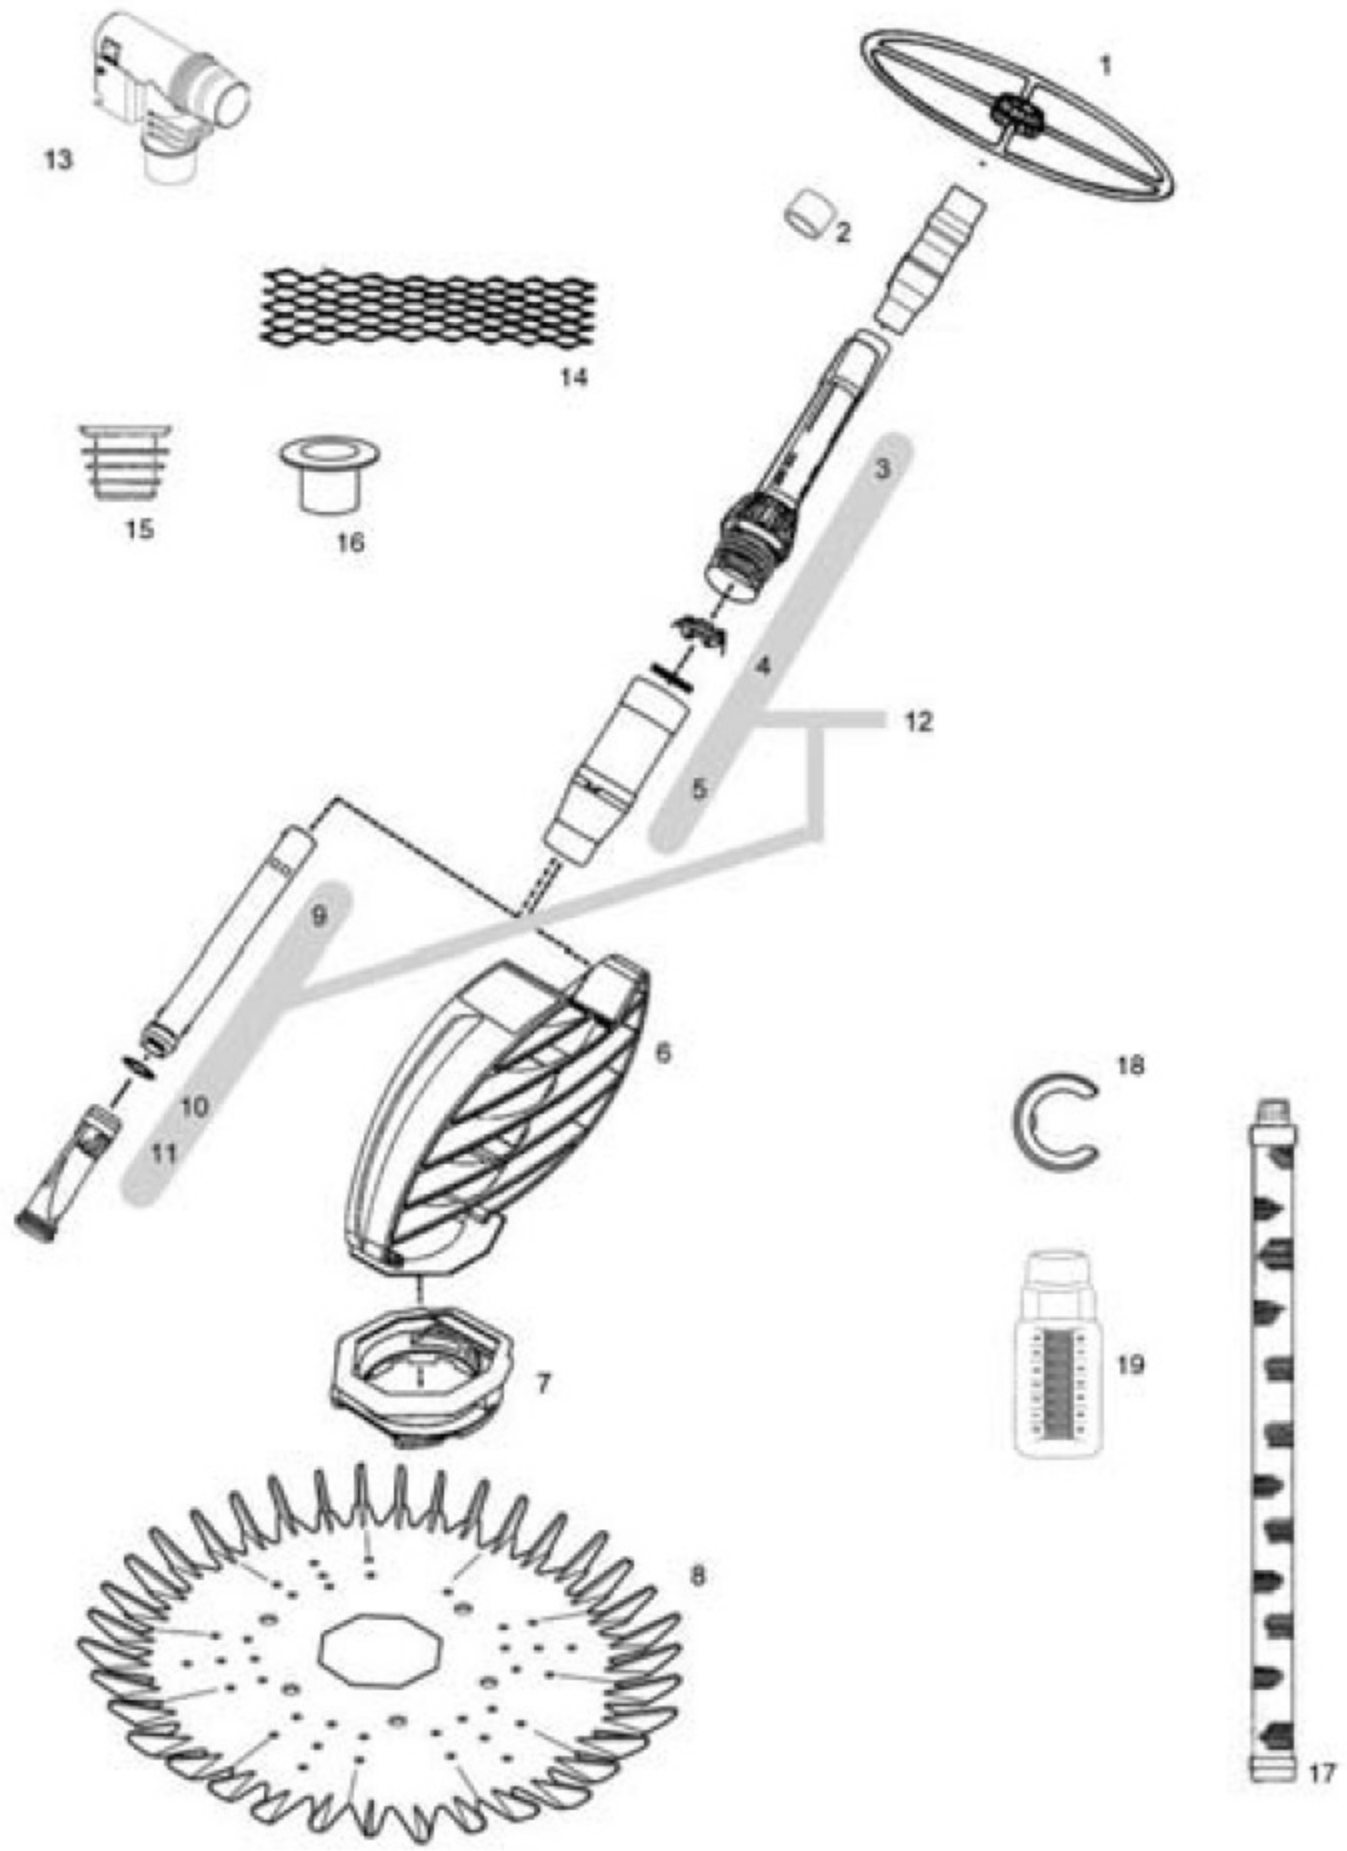

ZODIAC

G2

Parts

	Part No	Description	Colour
1	W69785	ZODIAC G2 Medium Wheel Deflector	Pearl Blue
3	W69769	ZODIAC G2 Outer Extension Pipe with Yellow Hand Nut	Pearl Blue
4	W74000PK	Compression Ring (12 pack)	
5	W69768	ZODIAC G2 Cassette Chamber - Bottom	Yellow
6	W69781	ZODIAC G2 Frame Assembly	Pearl Blue
7	W69721PK	ZODIAC G2 Flexi Foot (3 pack)	Pearl Blue
8	W70179PK	ZODIAC G2 Disc 36 Fin (2 pack)	Pearl Blue
9	W56525	Inner Extension Pipe	White
10	W81600PK	Diaphragm Retaining Ring (6 pack)	
11	W81710PK	Cassette Diaphragm Long Life (12 pack)	Yellow
12	W69783	ZODIAC G2 Cassette Assembly Complete	Yellow
13	W70281PK	AD Flow Valve Complete (2 pack)	White
14	W33900	Hose Protector Mesh	White
15	W70263	Universal Weir Cuff	
16	W30217PK	Leader Hose Adaptor (10 pack)	Pink
17	W30135	ZODIAC G2 Single Length Hose	Pearl Blue
	W26035	ZODIAC G2 Jumbo Hose Pack - 30 Lengths	Pearl Blue
	W26040	Rainbow Jumbo Hose - 30 Pack	Rainbow
18	W70105PK	Hose Weight (10 pack)	Light Blue
	W69731	Locking Collar (Screw In)	
19	W70335	Pool Pulse	
	W69782	ZODIAC G2 Float Cover	Yellow
	W69530	ZODIAC G2 Float Chamber	
	W69201	ZODIAC G2 Weight Cover	Yellow
	W58829	ZODIAC G2 Weight	

Units Prior to 2001

	Part No	Description	Colour
1	W46015	GENIE Medium Wheel Deflector	Grey
	W46115	Genie Large Wheel Deflector	Grey
2	W41725	GENIE Wheel Adaptor	Grey
3	W69841	GENIE Outer Extension Pipe with Threaded Hand Nut	Grey
5	W69525	GENIE Cassette Chamber - Bottom	Dark Grey
6	W40998	GENIE Frame Assembly	Pearl Blue
7	W70202	GENIE Flexi Foot	Dark Grey
8	W70203	GENIE Disc 36 Fin	Grey
12	W72197	GENIE Cassette Assembly Complete	Grey
18	W70105PK	Hose Weight (10 pack)	Light Blue
	W69731	Locking Collar (Screw In)	Grey