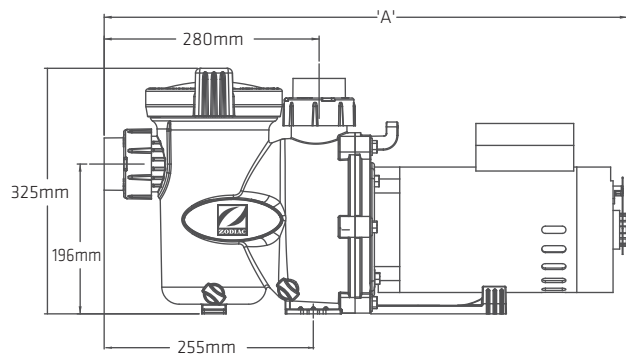

Front edge of union, to centre of bolt holes