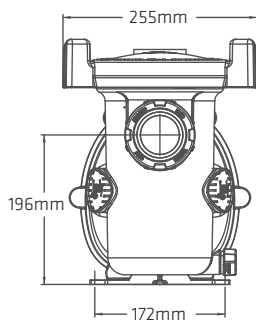

Ease of Use

To ensure maintenance and everyday use is a breeze the FloPro Series pool pump is equipped with an ergonomic cam lock lid with easy alignment indicators, handle pump brackets and large lint basket. The clear view lint basket lets you see when the basket needs cleaning.

Energy and Cost Efficient

The FloPro series pool pump is extremely energy efficient providing uncompromising power to filter and recirculate pool water while keeping costs down. Equipped with 50mm barrel unions you can be assured of efficient flow of recirculated water throughout the pool.

Quiet Technology

The design of the FloPro pump controls the flow dynamics within the pump, resulting in less noise and quiet operation.

Specifications

Model No.	HP	Voltage	Overall Length A'
FHPM .75	0.75	240	625mm
FHPM 1.0	1	240	625mm
FHPM 1.5	1.5	240	625mm
FHPM 2.0	2	240	625mm

Schematic

Bolt holes, centre to centre