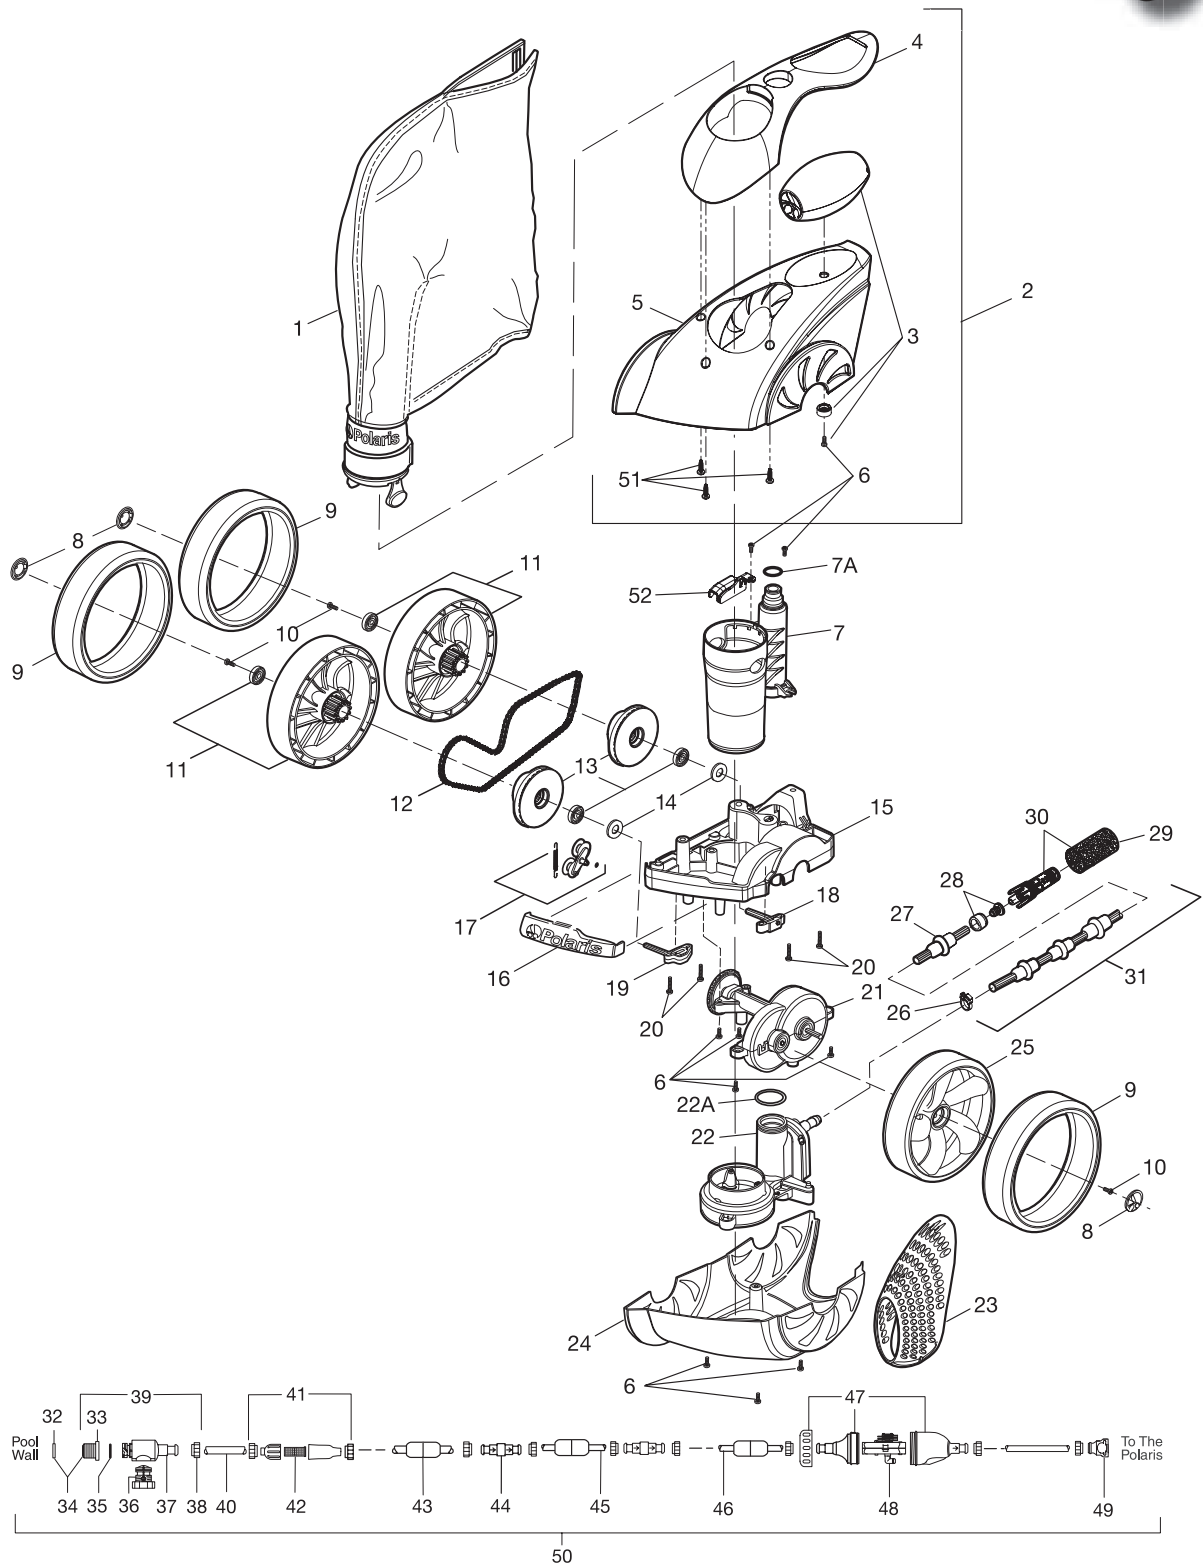

POLARIS

3900 Sport