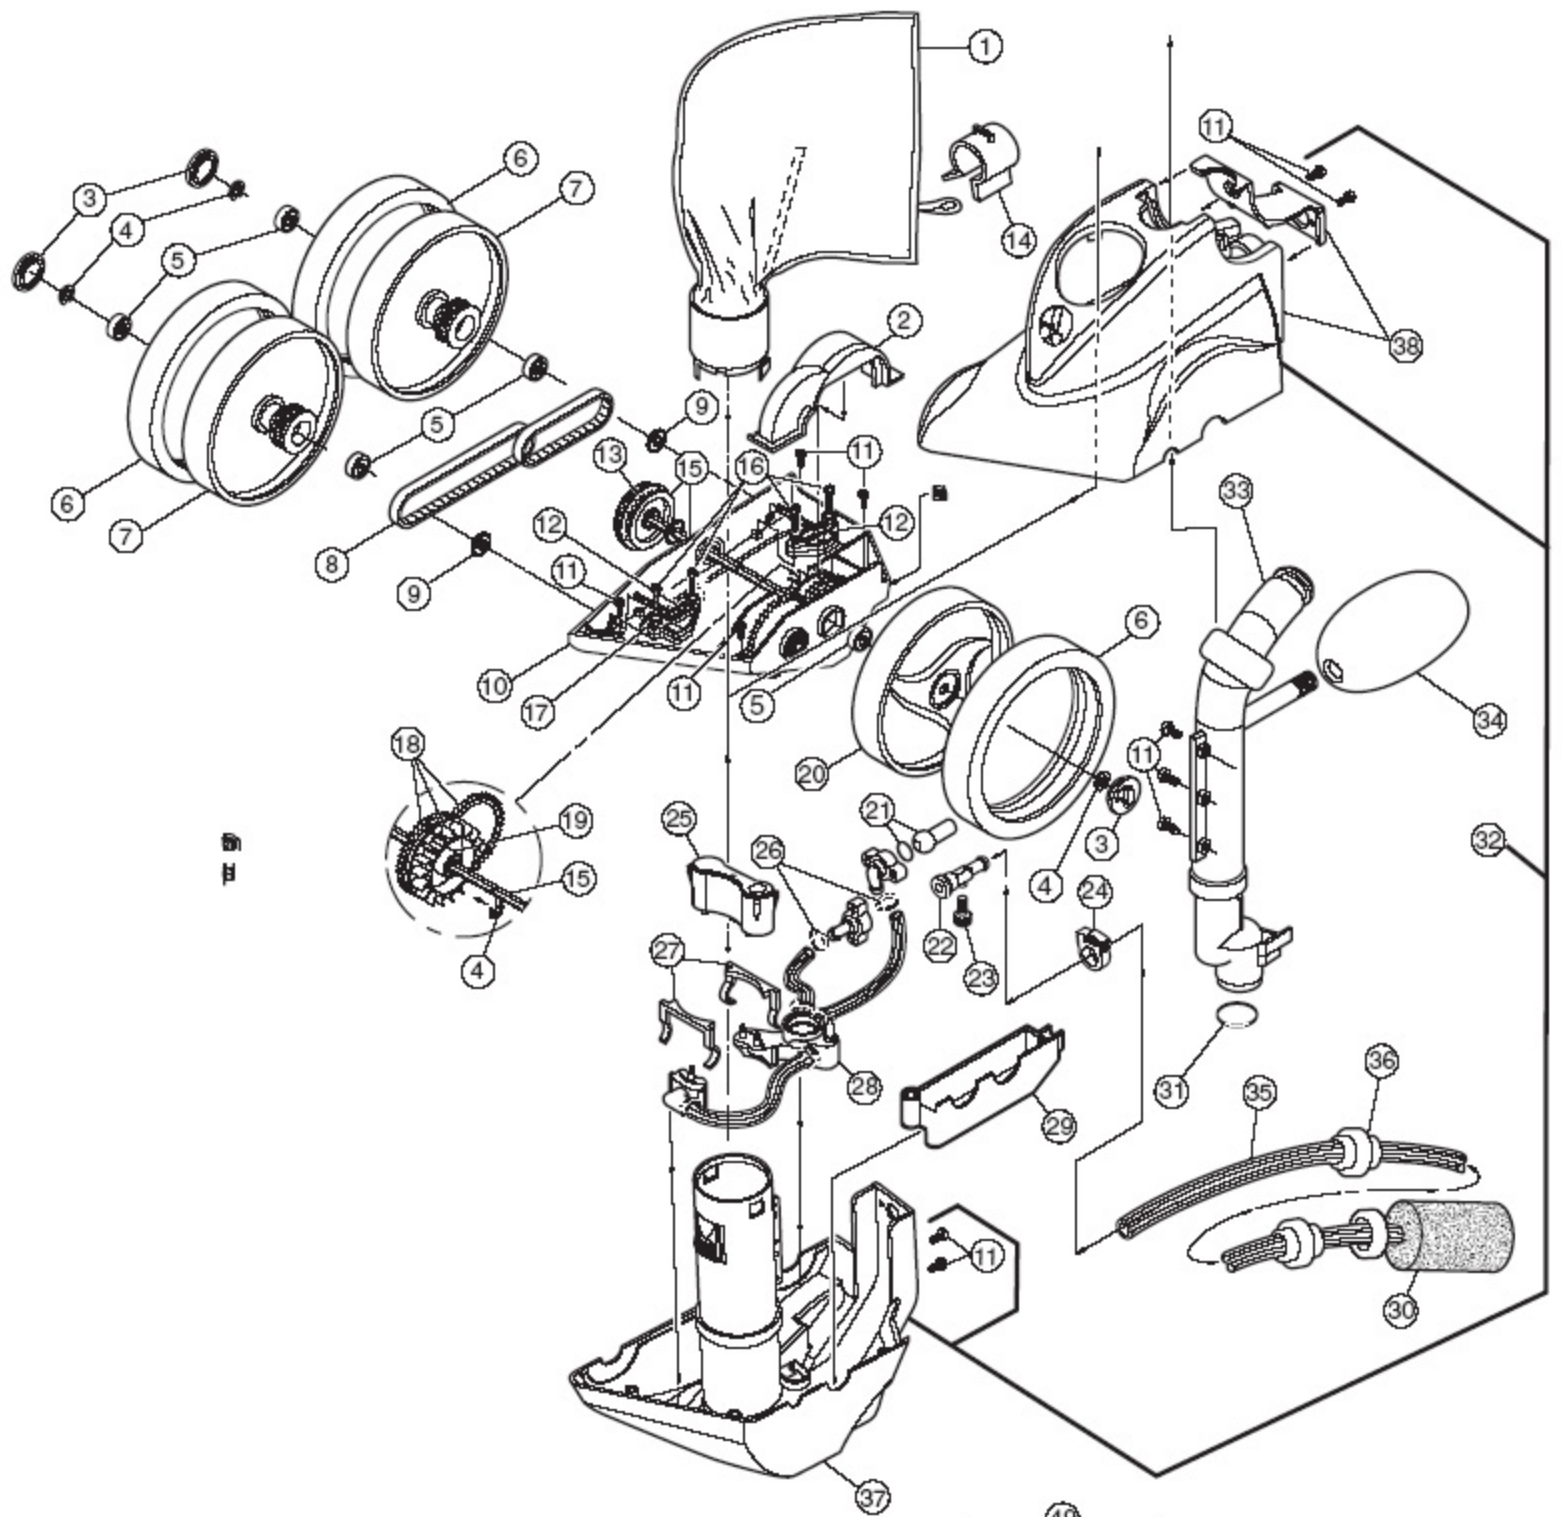

POLARIS

Vac-Sweep® 360

Polaris Vac-Sweep® 360 – Part No W7520005

	Part No	Description	Qty
1	W7330102	All-Purpose Bag (380/360)	1
2	W7330222	Housing, Turbine Upper (380/360)	1
3	W7330218	Hub Cap	3
4	W7330226	E-Clip SS (380/360)	1
5	W7330217	Ball Bearing	8
6	W7230210	Tyre, MaxTrax®	3
7	W7330213	Wheel, Double-side (380/360)	2
8	W7330215	Belt Kit, Small and Large (380/360)	1
9	W7330236	Shield, Bearing (380/360/ATV)	3
10	W7330109	Frame	1
11	W7330229	Screw, 8-32 x 1/2" SS Pan Head (380/360)	11
12	W7330221	Axle Block Kit (Front and Rear) (380/360)	1
13	W7330214	Belt Divider, Transfer Pulley (380/360)	1
14	W7530107	Collar, Bag Tie	1
15	W7330212	Transfer Pulley/Drive Shaft Assembly (380/360)	1
16	W7330228	Screw, 8-32 x 3/4" SS Pan Head	4
17	W7330230	Lock Washer, Axle Block (380/360/ATV)	4
18	W7330220	Drive Train Gear Kit with Turbine Bearing (380/360)	1
19	W7330216	Turbine Wheel with Bearing (380/360)	1
20	W7330219	Wheel, Single-side (380/360)	1
21	W7230234	Thrust Jet Kit	1
22	W7330233	Sweep Hose Barb Complete	1
23	W7230207	Adjustment Screw, Sweep Hose	1
24	W7230206	Sweep Hose Attach Clamp (380/360/280/180)	1
25	W7530224	Base Weight (360)	1
26	W7230246	Hose Clamp WMS	6
27	W7330234	Jet Retainer	2
28	W7530235	Water Management (WMS)	1
29	W7330223	Housing, Turbine Lower	1
30	W7230245	Sweep Hose Scrubbers	1
31	W7330231	O-ring, In-head Timer/Feed Pipe Assembly (380/360)	1
32	W7330238	Top and Base Assembly complete kit	1
33	W7530210	Feed Pipe/Timer Blank Assembly (360)	1
34	W7230201	Float, Head (380/360/280/180)	1
35	W7530214	Sweep Hose Complete	1
36	W7230205	Wear Rings	7
37	W7330237	Base Assembly	1
38	W7330224	Top Housing	1
39	W7530315	UWF Connector Assembly	1
40	W7230317	UWF (Universal Wall Fitting,	1
41	W7230318	Filter Screen, UWF/QD (All pressure-side products)	1
42	W7230319	O-ring, UWF/QD (All pressure-side products)	1
43	W7530316	Pressure Relief Valve (white)	1
44	W7530314	Quick Disconnect, UWF	1