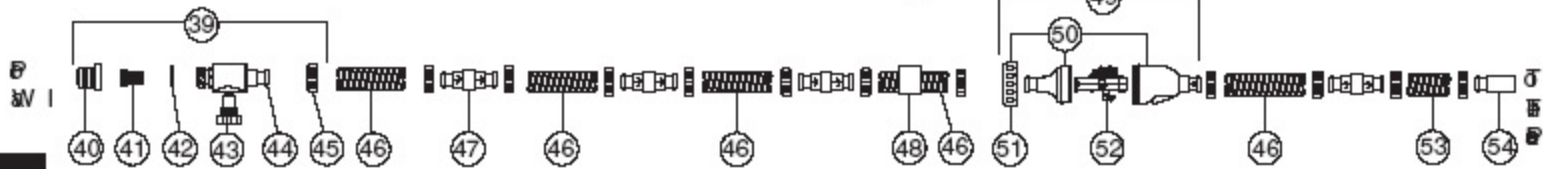

POLARIS

Vac-Sweep® 360

Polaris Vac-Sweep® 360 – Part No W7520005

	Part No	Description	Qty
1	W7330102	All-Purpose Bag (380/360)	1
2	W7330222	Housing, Turbine Upper (380/360)	1
3	W7330218	Hub Cap	3
4	W7330226	E-Clip SS (380/360)	1
5	W7330217	Ball Bearing	8
6	W7230210	Tyre, MaxTrax®	3
7	W7330213	Wheel, Double-side (380/360)	2
8	W7330215	Belt Kit, Small and Large (380/360)	1
9	W7330236	Shield, Bearing (380/360/ATV)	3
10	W7330109	Frame	1
11	W7330229	Screw, 8-32 x 1/2" SS Pan Head (380/360)	11
12	W7330221	Axle Block Kit (Front and Rear) (380/360)	1
13	W7330214	Belt Divider, Transfer Pulley (380/360)	1
14	W7530107	Collar, Bag Tie	1
15	W7330212	Transfer Pulley/Drive Shaft Assembly (380/360)	1
16	W7330228	Screw, 8-32 x 3/4" SS Pan Head	4
17	W7330230	Lock Washer, Axle Block (380/360/ATV)	4
18	W7330220	Drive Train Gear Kit with Turbine Bearing (380/360)	1
19	W7330216	Turbine Wheel with Bearing (380/360)	1
20	W7330219	Wheel, Single-side (380/360)	1
21	W7230234	Thrust Jet Kit	1
22	W7330233	Sweep Hose Barb Complete	1
23	W7230207	Adjustment Screw, Sweep Hose	1
24	W7230206	Sweep Hose Attach Clamp (380/360/280/180)	1
25	W7530224	Base Weight (360)	1
26	W7230246	Hose Clamp WMS	6
27	W7330234	Jet Retainer	2
28	W7530235	Water Management (WMS)	1
29	W7330223	Housing, Turbine Lower	1
30	W7230245	Sweep Hose Scrubbers	1
31	W7330231	O-ring, In-head Timer/Feed Pipe Assembly (380/360)	1
32	W7330238	Top and Base Assembly complete kit	1
33	W7530210	Feed Pipe/Timer Blank Assembly (360)	1
34	W7230201	Float, Head (380/360/280/180)	1
35	W7530214	Sweep Hose Complete	1
36	W7230205	Wear Rings	7
37	W7330237	Base Assembly	1
38	W7330224	Top Housing	1
39	W7530315	UWF Connector Assembly	1
40	W7230317	UWF (Universal Wall Fitting,	1
41	W7230318	Filter Screen, UWF/QD (All pressure-side products)	1
42	W7230319	O-ring, UWF/QD (All pressure-side products)	1
43	W7530316	Pressure Relief Valve (white)	1
44	W7530314	Quick Disconnect, UWF	1