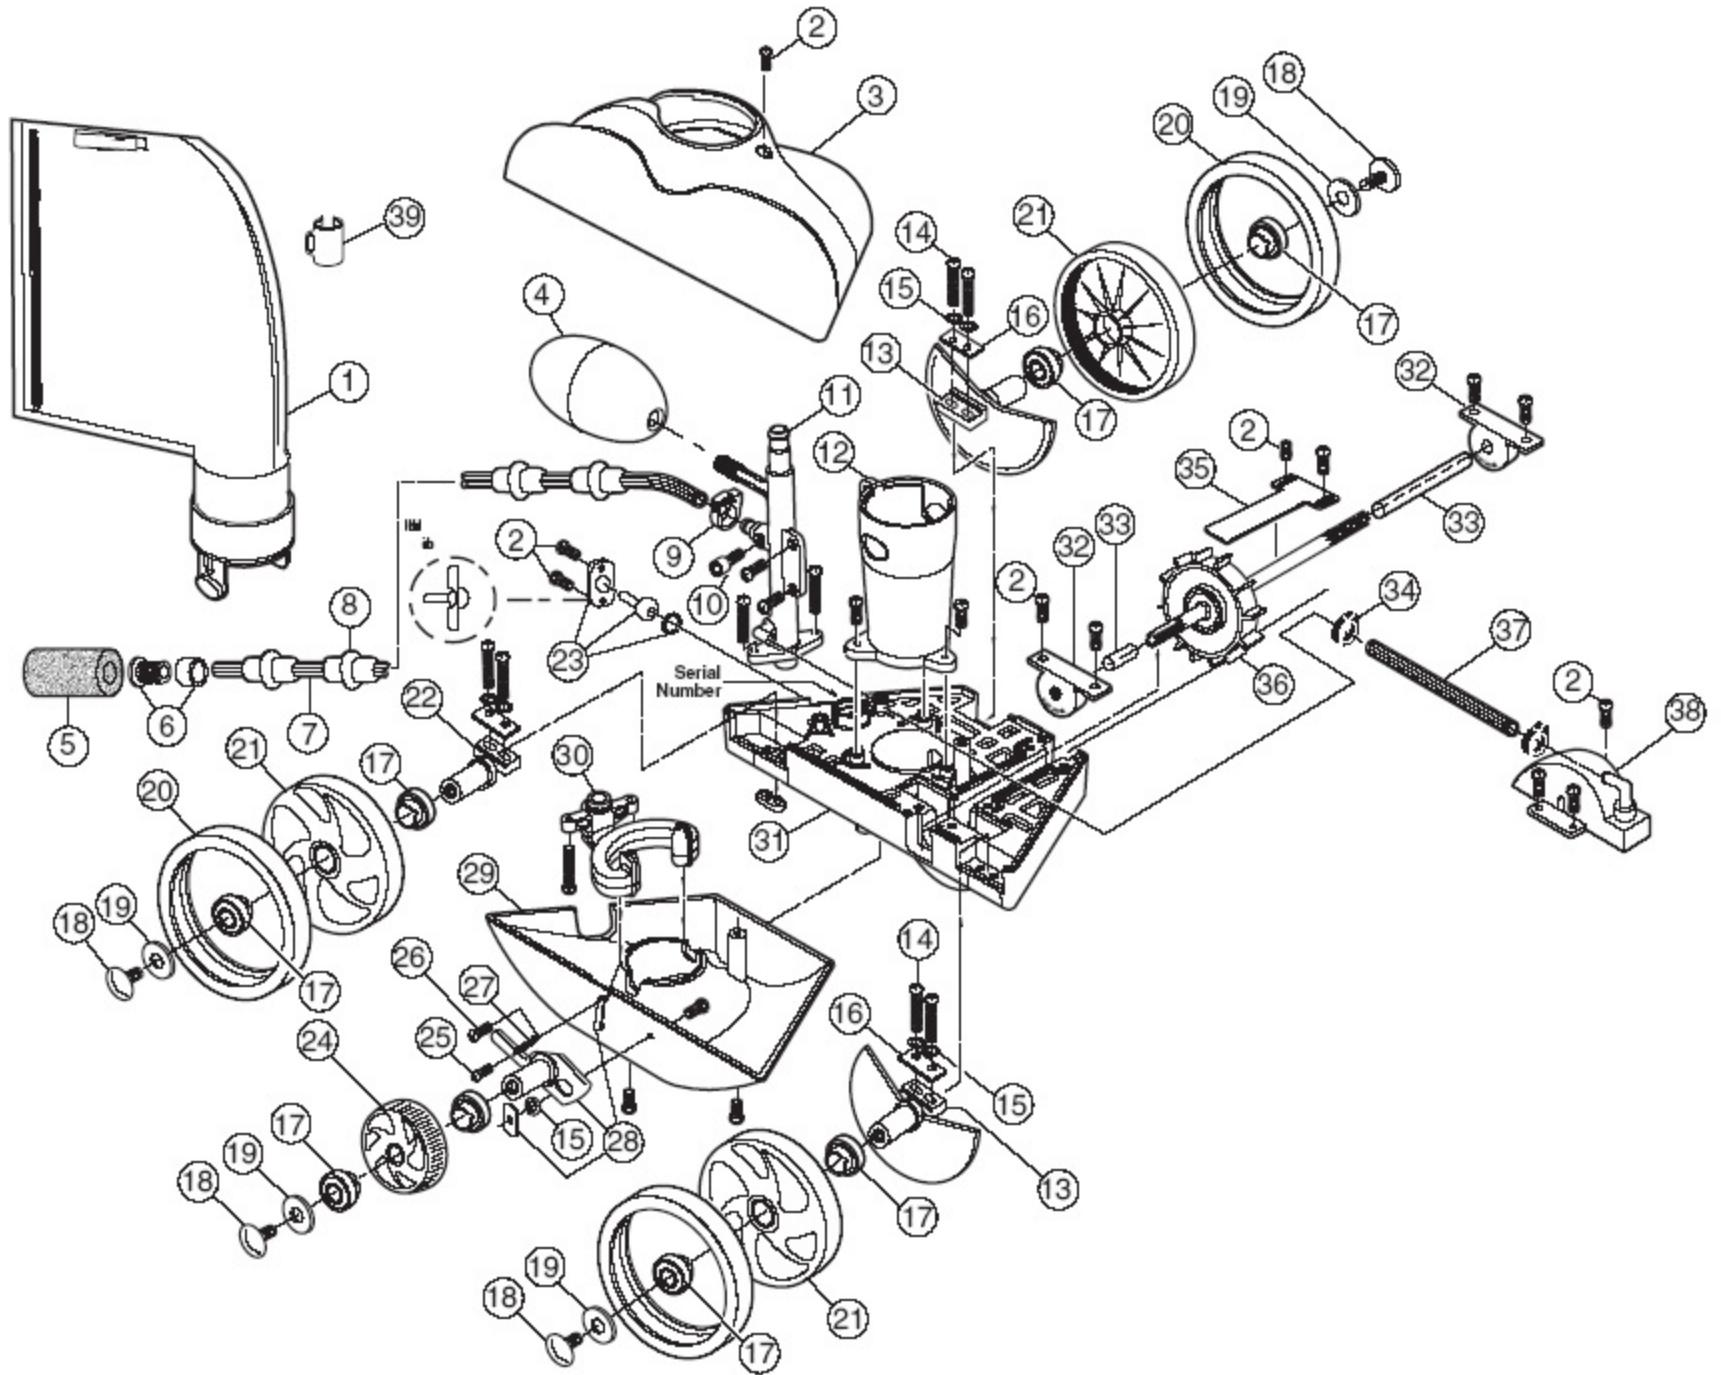

POLARIS

Vac-Sweep® 280

Polaris Vac-Sweep® 280 – Part No W7220000

	Part No	Description	Qty
1	W7230105	All-Purpose Bag (280)	1
2	W7230220	Screw, 10-32 x 3/8" SS Pan Head	20
3	W7230235	Top, Blue (280)	1
4	W7330201	Float, Head	1
5	W7230245	Sweep Hose Scrubbers	1
6	W7230208	Orifice Tip with Orifice Tip Guard	1
7	W7230204	Sweep Hose Complete	1
8	W7230205	Wear Rings (380/360/280/180)	8
9	W7230206	Sweep Hose Attach Clamp	1
10	W7230207	Adjustment Screw, Sweep Hose	1
11	W7230243	Feed Pipe with Elbow	1
12	W7230237	Vacuum Tube	1
13	W7230226	Axle, Large, with Sand/Gravel Guard (280/180)	2
14	W7230228	Screw, 10-32 x 7/8" SS Pan Head	10
15	W7130223	Lock Washer for W7230219 (280/180)	7
16	W7230227	Axle Plate for W7230225/W7230226 (280/180)	3
17	W7230223	Ball Bearing, Wheels (280/180)	8
18	W7230222	Wheel Screw, Plastic (280/180)	4
19	W7230224	Wheel Washer, Plastic (280/180)	4
20	W7230210	Tyre, MaxTrax®	3
21	W7230209	Wheel, Large, No Bearings Included	3
22	W7230225	Axle, Large, Rear Wheel Only	1
23	W7230234	Thrust Jet Kit	1
24	W7230213	Idler Wheel, Small, (280/180)	1
25	W7230217	Screw, 4-40 x 3/16" SS Pan Head (280/180)	1
26	W7230218	Screw, 6-32 x 1/2" SS Pan Head (280/180)	1
27	W7230216	Spring for W7230219 (280/180)	1
28	W7230219	Swing Axle Kit	1
29	W7230236	Bottom, White with Bracket (280)	1
30	W7230238	Water Management System (WMS)	1
31	W7230249	Frame	1
32	W7230229	Ball Bearings, Turbine (280/180)	2
33	W7230230	Turbine Shaft Tubes (280/180)	1
34	W7230246	Hose Clamp for WMS	2
35	W7230202	Turbine Shaft Shield	1
36	W7230231	Drive Shaft Assembly	1
37	W7230233	Hose for W7230232	1
38	W7230232	Turbine Cover elbow	1
39	W7230107	Bag Collar (380/280)	1
40	W7230325	UWF Restrictor Disks, Red and Blue (380/280/180)	2
41	W7230317	UWF (Universal Wall Fitting, for all pressure-side products)	1
42	W7230322	UWF Connector Assembly (380/280/180)	1
43	W7330325	UWF Restrictor Kit (380/280/180)	1
44	W7330319	O-Ring, UWF/QD (All pressure-side)	1
45	W7230323	Pressure Relief Valve (380/280/180)	1

Polaris Vac-Sweep® 280 – Part No W7220000

	Part No	Description	Qty
46	W7230304	Quick Disconnect, UWF (380/280/180)	1
47	W7230302	Nut, Feed Hose (380/280/180)	10
48		Adaptor Hose	
49	W7230316	In Line Filter Assembly	1
50	W7430231	Screen In Line Filter	1
51	W7230301	Float, Feed Hose (380/280/180)	9
52	W7230305	Feed Hose, 3048mm, (380/280/180)	2
53	W7230303	Swivel, Ball Bearing (380/280/180)	3
54	W7230306	Leader Hose, 3048mm, (380/280/180)	1
55	W7230308	Back-up Valve Kit (380/280/180)	1
56	W7230310	Case Kit for W7230308 (380/280/180)	1
57	W7230312	Collar, Back-up Valve (380/280/180)	1
58	W7230309	Mechanism for W7230308 (380/280/180)	1