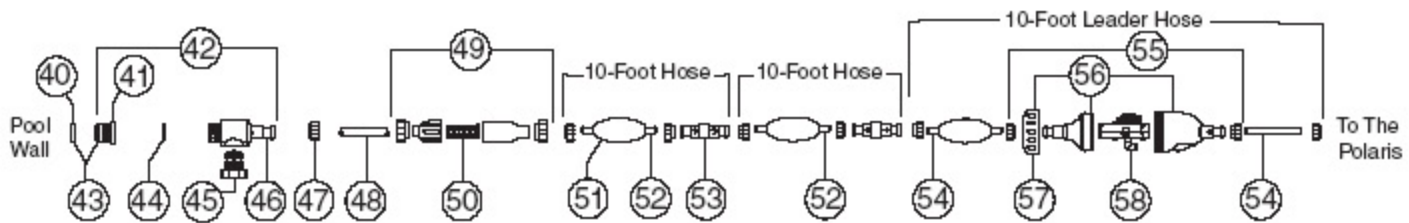

## Vac-Sweep<sup>®</sup> 280

**Polaris Vac-Sweep® 280 – Part No W7220000**

	Part No	Description	Qty
1	W7230105	All-Purpose Bag (280)	1
2	W7230220	Screw, 10-32 x 3/8" SS Pan Head	20
3	W7230235	Top, Blue (280)	1
4	W7330201	Float, Head	1
5	W7230245	Sweep Hose Scrubbers	1
6	W7230208	Orifice Tip with Orifice Tip Guard	1
7	W7230204	Sweep Hose Complete	1
8	W7230205	Wear Rings (380/360/280/180)	8
9	W7230206	Sweep Hose Attach Clamp	1
10	W7230207	Adjustment Screw, Sweep Hose	1
11	W7230243	Feed Pipe with Elbow	1
12	W7230237	Vacuum Tube	1
13	W7230226	Axle, Large, with Sand/Gravel Guard (280/180)	2
14	W7230228	Screw, 10-32 x 7/8" SS Pan Head	10
15	W7130223	Lock Washer for W7230219 (280/180)	7
16	W7230227	Axle Plate for W7230225/W7230226 (280/180)	3
17	W7230223	Ball Bearing, Wheels (280/180)	8
18	W7230222	Wheel Screw, Plastic (280/180)	4
19	W7230224	Wheel Washer, Plastic (280/180)	4
20	W7230210	Tyre, MaxTrax®	3
21	W7230209	Wheel, Large, No Bearings Included	3
22	W7230225	Axle, Large, Rear Wheel Only	1
23	W7230234	Thrust Jet Kit	1
24	W7230213	Idler Wheel, Small, (280/180)	1
25	W7230217	Screw, 4-40 x 3/16" SS Pan Head (280/180)	1
26	W7230218	Screw, 6-32 x 1/2" SS Pan Head (280/180)	1
27	W7230216	Spring for W7230219 (280/180)	1
28	W7230219	Swing Axle Kit	1
29	W7230236	Bottom, White with Bracket (280)	1
30	W7230238	Water Management System (WMS)	1
31	W7230249	Frame	1
32	W7230229	Ball Bearings, Turbine (280/180)	2
33	W7230230	Turbine Shaft Tubes (280/180)	1
34	W7230246	Hose Clamp for WMS	2
35	W7230202	Turbine Shaft Shield	1
36	W7230231	Drive Shaft Assembly	1
37	W7230233	Hose for W7230232	1
38	W7230232	Turbine Cover elbow	1
39	W7230107	Bag Collar (380/280)	1
40	W7230325	UWF Restrictor Disks, Red and Blue (380/280/180)	2
41	W7230317	UWF (Universal Wall Fitting, for all pressure-side products)	1
42	W7230322	UWF Connector Assembly (380/280/180)	1
43	W7330325	UWF Restrictor Kit (380/280/180)	1
44	W7330319	O-Ring, UWF/QD (All pressure-side)	1
45	W7230323	Pressure Relief Valve (380/280/180)	1