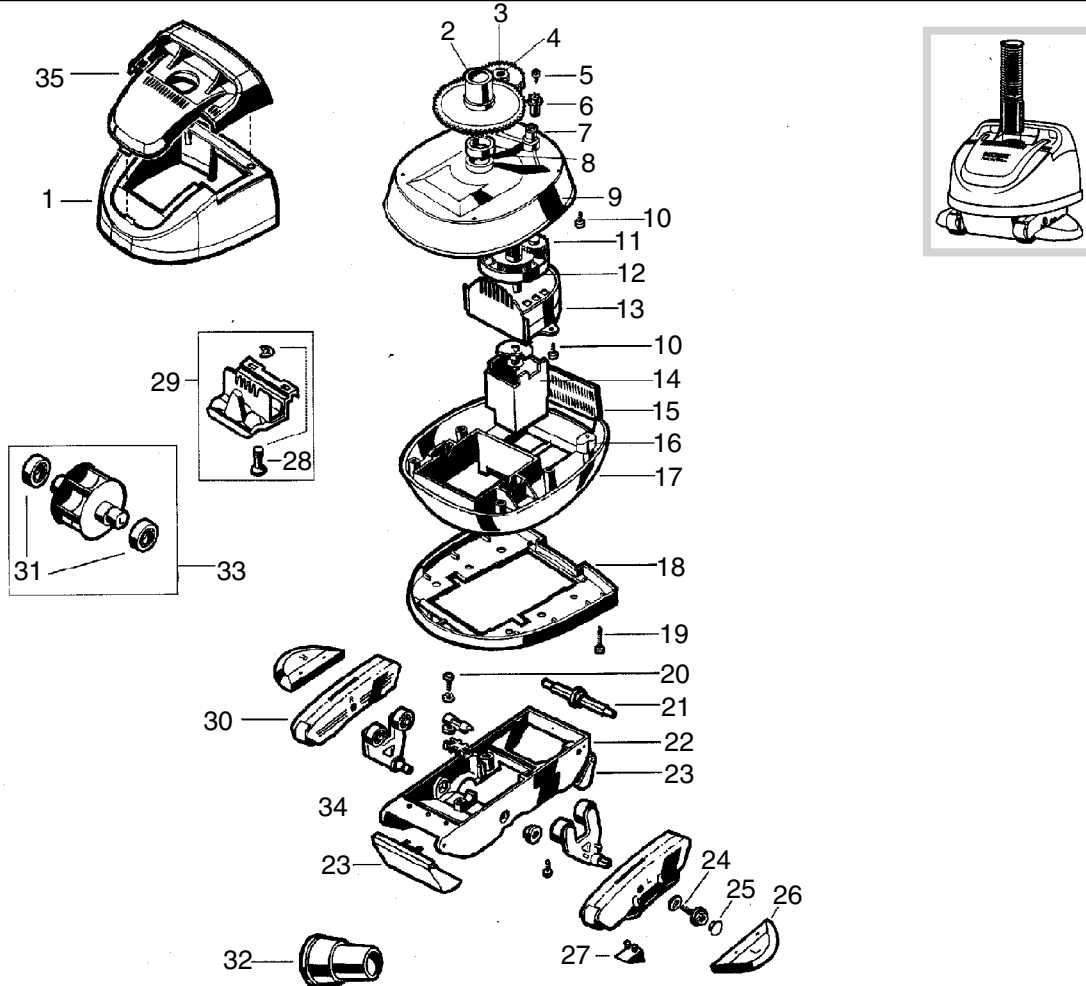

HEAD, CONCRETE & VINYL VERSIONS

KEY	ITEM #	DESCRIPTION	MFG. #
1	3259-0045	BODY, CONCRETE, WHITE	AXV437
1	3259-0046	BODY, VINYL, WHITE	AXV447
1	3259-0047	BODY, FIBERGLASS, WHITE	AXV449
1	3259-0048	BODY, CONCRETE, BLACK	AXV437BK
2	3259-V070	CONE GEAR, WHITE	AXV070
3	3259-V301	INTERMEDIATE GEAR	AXV301
4	3259-V309	INTERMEDIATE GEAR SHAFT	AXV309
5	3259-V068	SPINDLE GEAR SCREW	AXV068
6	3259-303	SPINDLE GEAR	AXV303
7	3259-V066	SPINDLE GEAR BUSHING	AXV066A
8	3259-V306	CONE GEAR BUSHING	AXV306
9	3266-0009	UPPER MIDDLE BODY	AXV060LG
10	OBSOLETE	OBSOLETE SCREW	AXV065UP
11	3266-010	MEDIUM TURBINE DRIVE GEAR	AXV064A
12	3259-0008	MEDIUM TURBINE	AXV062C
13	3259-0009	MEDIUM TURBINE CASE W/ AXLE	AXV009
14	3259-0001	GEAR BOX ASSY	AXV408P
15	3259-0040	REAR SCREEN, BLACK	AXV051ABK
15	3259-0005	REAR SCREEN, WHITE	AXV051AWH
16	3259-V054	FLOAT (SET OF 2)	AXV054P
17	3266-0006	LOWER MIDDLE BODY, LIGHT GRAY	AXV050CLG
18	OBSOLETE	OBSOLETE BUMPER ASSY	AXV429WH
18	OBSOLETE	OBSOLETE BUMPER ASSY	AXV429BK
19	3259-0007	MIDDLE BODY SCREW (SET OF 6)	AXV057P
20	3259-V313	LOWER BODY SCREW (SET OF 4)	AXV313
21	3259-V031	FLAP ADJUSTER	AXV031B
22	3259-0043	LOWER BODY, BLACK	AXV230DBK
22	3259-V230	LOWER BODY, WHITE	AXV230DWH