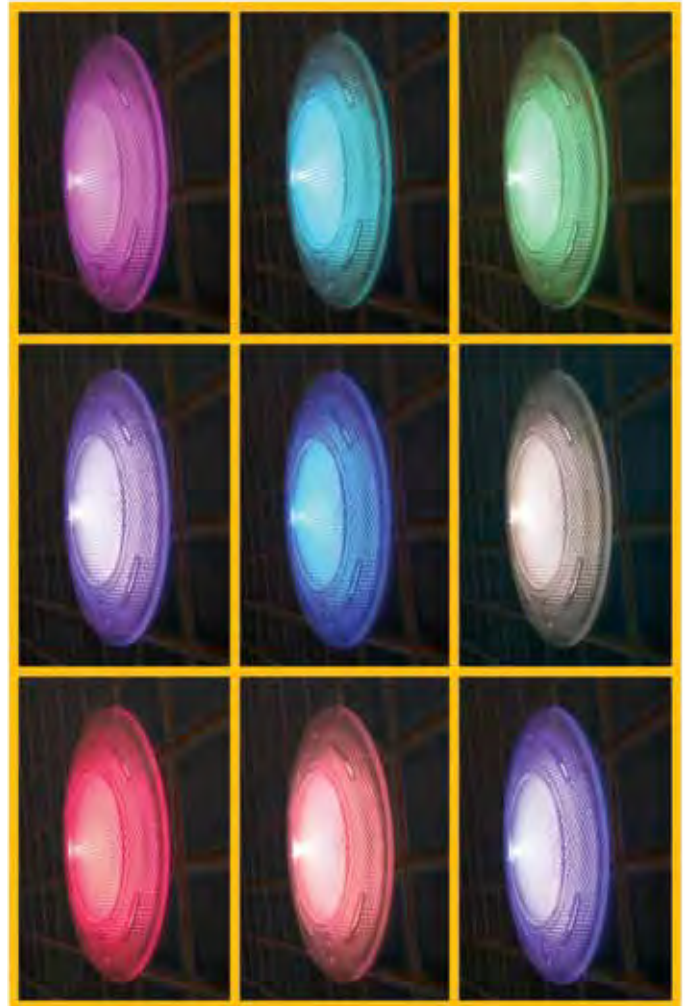

EvoMAX LED Pool Lights

*The wet niche
underwater lighting
system providing
maximum brightness.*

AQUAQUIP

www.aquaquip.com.au

Aqua-Quip EvoMAX LED Pool Lights for New Concrete Pools

- Low profile, flush-mounted niche light.
- Stainless Steel Dress Ring available.
- Super bright, energy efficient, long life.
- The innovative Quick Connect Plug Kit is supplied fitted to the cable – allowing the cable to be detached from the pool light, simplifying the installation process.
- Available in fixed colours of white, blue or green as well as the multi-colour option which includes the integrated Colour Selection Palette allowing the user to choose from an infinite variety of fixed colours and programming modes.

SPECIFICATIONS:

Nominal Supply Voltage: 12v AC 50/60 Hz

Power Consumption (white, blue, green): 25 VA max.

Power Consumption (Multi-Colour): 30 VA max.

Light Colour: White >5,000K, Blue 475nm, Green 525nm