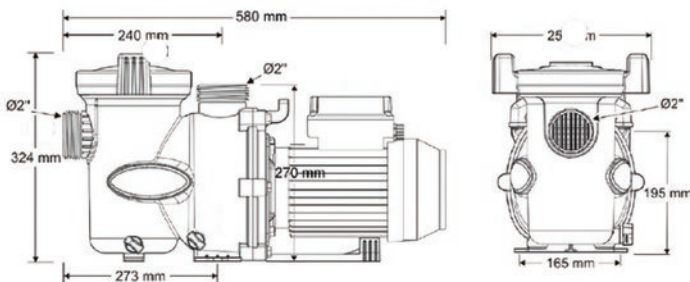

Model No.	HP	Voltage	Pipe Size	Carton Weight
WP000116	1.0HP	230 VAC	40-50mm	10KG
WP000117	1.5HP	230 VAC	40-50mm	10KG

Zodiac lives in the backyards of Australian families, at home in the pool. Zodiac began and continues with a dedication to innovation and new product development, focused on ensuring a better way of life. Our products deliver solutions to take the hassle out of owning a pool. So, all that's left is for you to enjoy it; to enjoy a better life.