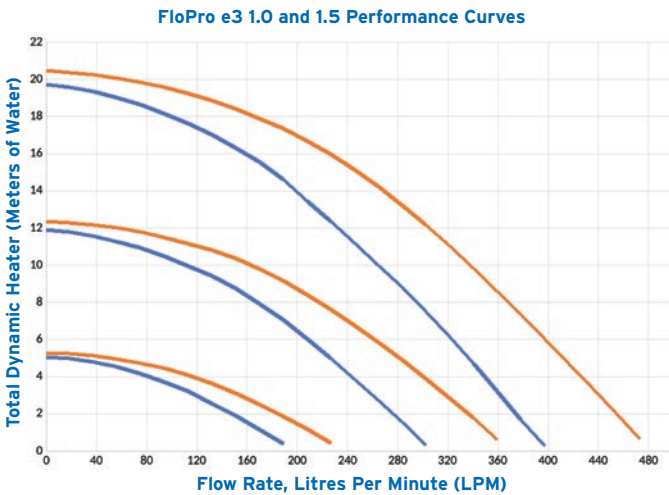

Save Energy, Save Money

The FloPro e3 1.5HP is a variable speed pool pump that has been designed specifically for the Australian market as an easy to use, economic and intelligent swimming pool pump.

With 3 preset speed settings you can simply set and forget whilst the pool pump runs at the desired speed.

With the added function of the variable speed buttons you can simply adjust the speed setting (RPM) to ensure you obtain the optimum energy efficiency for your pool application.

Running the pump at EcoMode for normal filtration will reduce power consumption significantly.