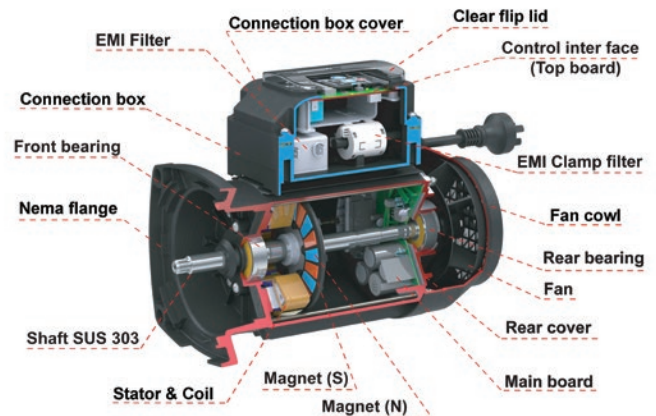

Preset Speed Settings

The FloPro e3 1.5HP has 3 preset speed settings

Eco Mode = 1400 RPM

Low Speed: Is the recommended setting for everyday filtration of your pool when a cleaner is not connected.

Clean Mode = 2200 RPM

Medium Speed: Recommended when operating the pool cleaner

Boost Mode = 2850 RPM

High Speed: To be used when backwashing, manually vacuuming the pool or operating spa jets or some water features.

Specifications & Dimensions