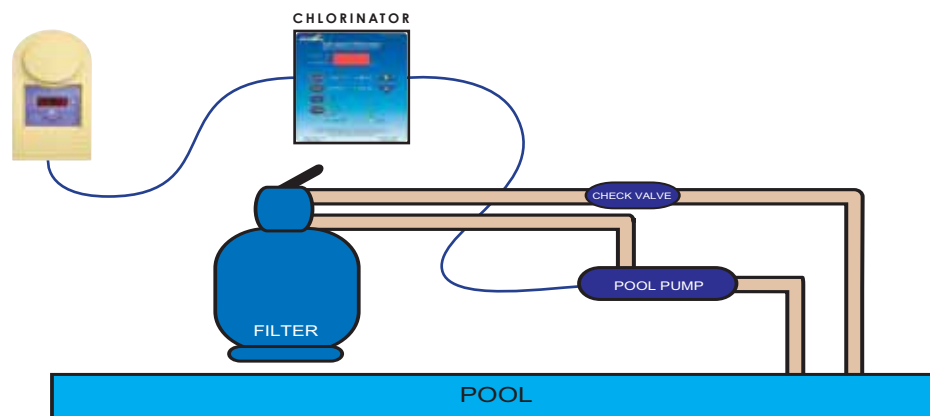

Leading The Way In Pool Technology

Multi eClock

"Simple Digital Timeclock Filtration Control"

The Multi eClock offers a simple plugin digital timeclock with battery backup of time and setting control. With a large easy to read display it remembers settings and time even when there is no power. Used as a simple plug in time clock the multi eClock makes time clock installation hassle free. Housed in a UV stabilised ABS plastic housing the time clock comes ready to install with mounting fixtures supplied.

SPECIFICATIONS

Power Consumption:

Operating Voltage - 240 Volts AC +/- 10%

Current Consumption - 0.02 Amps with pump off 7.0 Amps with pump on at full capacity.

Power Consumption - 5 Watts with pump off 1700 Watts with pump on at full capacity.