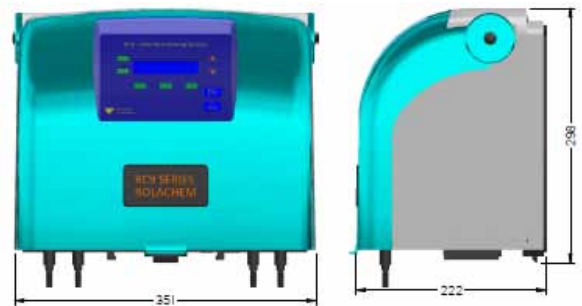

The RC9 also measures, doses and controls the sanitiser level in your pool and spa. In fact, over an 8 hour filtration period, your pool water sanitiser level will be automatically measured and adjusted around 50 times to ensure a healthy, safe swimming environment.

The sanitiser and pH sensors with inbuilt amplifiers detect tiny signals in the pool water representing the effective sanitiser level. These signals are transferred to the controller which interprets the readings. The sophisticated software then activates small chemical pumps to accurately dose the correct pH adjuster which results in perfect pool and spa water. The RolaChem dosing pumps are proportionally controlled - the more pH or sanitiser adjuster required, the longer they operate. The less required, the shorter they operate so that levels are intelligently controlled.

The RC9 can be programmed to operate your filter pump. A spa function automatically changes the dosing rate when isolating your spa pool from the swimming pool. And of course, the RC9 virtually eliminates manual dosing of sanitiser and pH adjusters in your pool or spa.

The RolaChem RP9 series controller is covered by a one year warranty on all components.

To find out more visit astralpool.com.au

Specifications:

Model	Max RPM Chlorine Pump	Max RPM pH Pump	Pool Size (Litres)
RC9 5/1	5	1	45,000
RC9 5/5	5	5	45,000
RC9 20/5	20	5	120,000
RC9 100/20	100	20	250,000
RC9 20/CO2	20	CO2	120,000
RC9 100/CO2	100	CO2	250,000
RC9 20/GPO	20	GPO	120,000
RC9 100/GPO	100	GPO	250,000
RC9 GPO/GPO	GPO	GPO	

Available from: