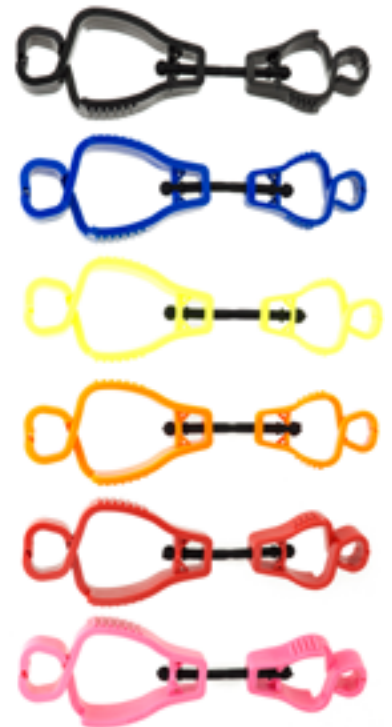

COLOUR	ITEM CODE
BLACK	MPCBLACK
BLUE	MPCBLUE
PLUM	MPCPLUM
FLUORESCENT YELLOW	MPCFLYE
ORANGE	MPCORANGE
RED	MPCRED
PINK	MPCPINK

SCAN TO PURCHASE

<https://www.safetysolutions.com.sg/products/sureguard-safety-croc-grip-glove-holder>