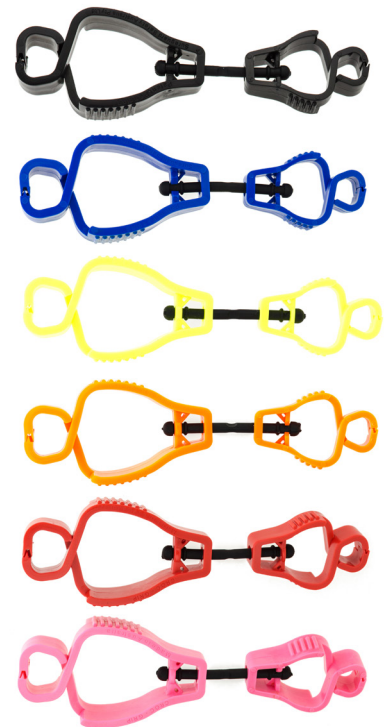

Strong tension jaws hold belt or loop or fix directly to clothing

Tension release grip

Double swivel post with unique Safety Break device

The centre safety break device protects the user by breaking at an engineered pressure if the article which the Glove Clip is attached to becomes jammed or snagged in machinery.

This will minimise the potential for injury.

Tension release grip

Larger firm-tension jaws hold gloves or other articles ready for use

Extra large jaws hold small to extra large gloves

- Multi-purpose grip device
- Extra large jaws hold small to extra large gloves
- Strong tension for heavier articles
- Unique centre safety break device in case object is caught in machinery
- Non-conductor of electricity
- Holds up to 5kgs

FEATURES

- Extra large jaws hold small to extra-large gloves
- Strong tension for heavier gloves or articles
- Double swivel post with unique centre safety break device plus replacement
- Non-conductor of electricity
- Strong and firm tension jaws
- Holds up to 5kgs

7 Colours Available
(Refer to Table for Item Code)

COLOUR	ITEM CODE
BLACK	MPCBLACK
BLUE	MPCBLUE
PLUM	MPCPLUM
FLUORESCENT YELLOW	MPCFLYE
ORANGE	MPCORANGE
RED	MPCRED
PINK	MPCPINK

SCAN TO PURCHASE

<https://www.safetysolutions.com.sg/products/sureguard-safety-croc-grip-glove-holder>